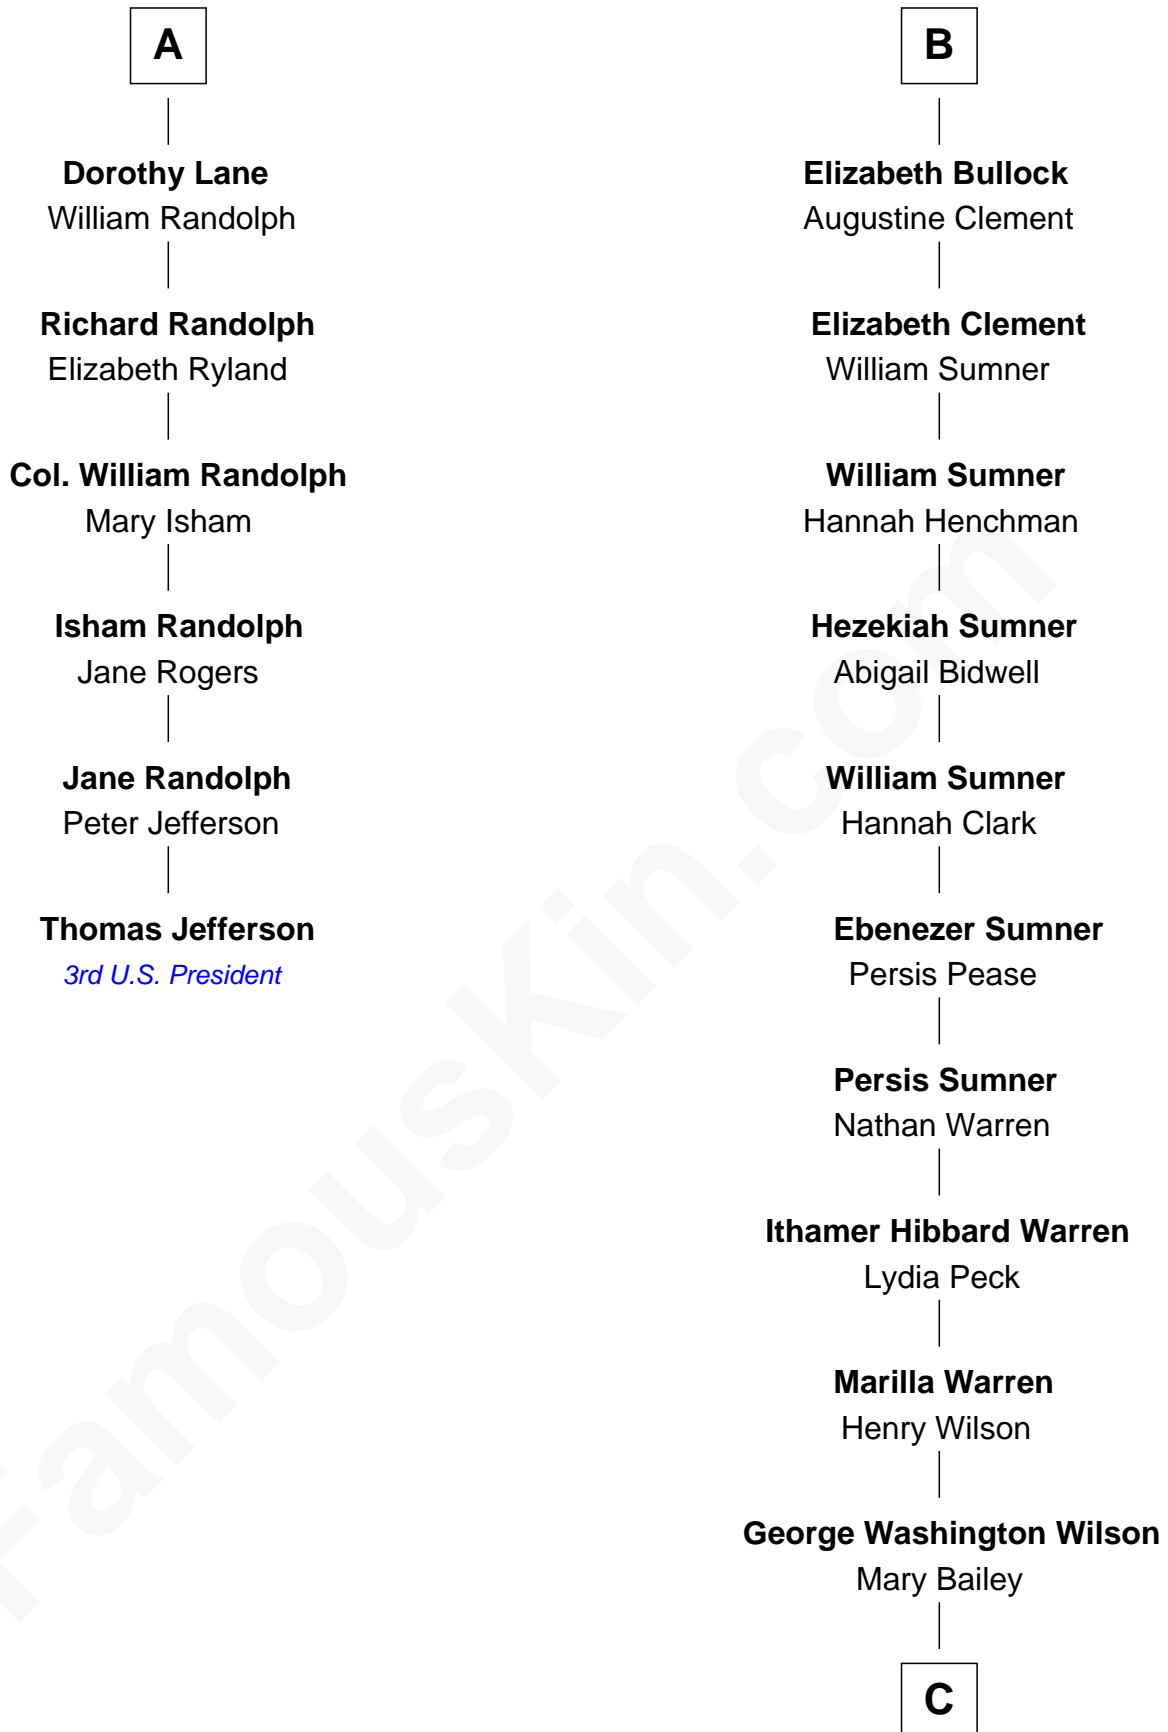

FamousKin.com

Relationship Chart of

Thomas Jefferson

3rd U.S. President and Signer of the Declaration of Independence

12th cousin 9 times removed of

Kevin Love

NBA All-Star Player

Sir John Howard

Joan de Vere
Sir William Norreys

William Tanfield
Elizabeth Stavely

Margaret Norreys
Gilbert Bullock

Frances Tanfield
Bridget Cave

Thomas Bullock
Alice Kingsmill

Anne Tanfield
Clement Vincent

Richard Bullock
Alice Berrington

Elizabeth Vincent
Richard Lane

William Bullock

A

B

C

William Henry Wilson

Alta Lenora Chitwood

William Coral Wilson