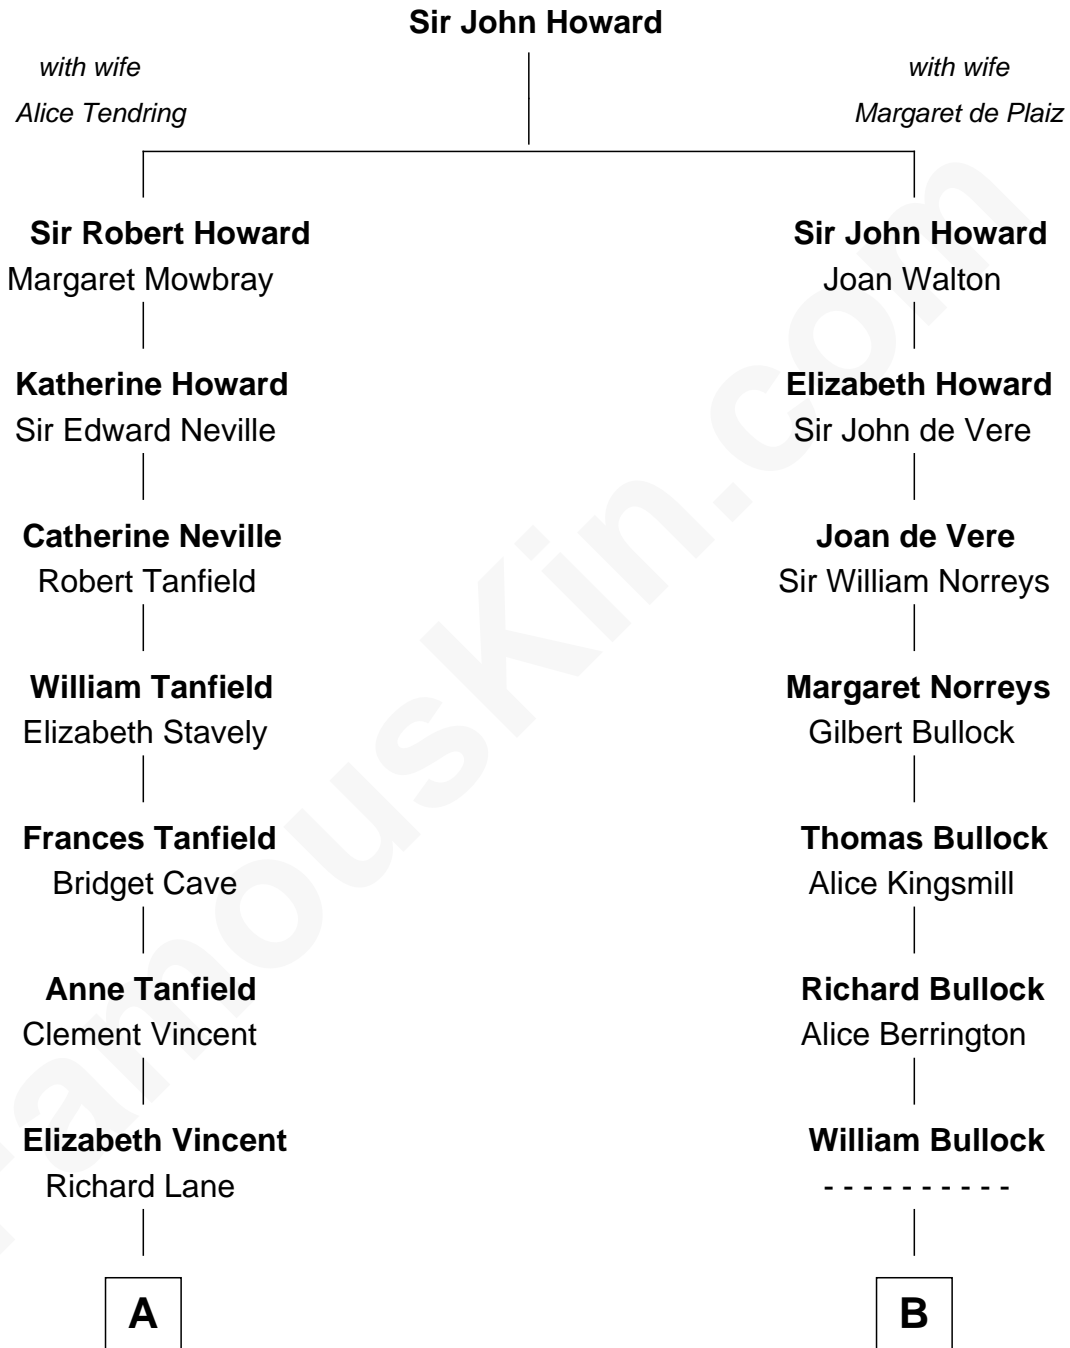

FamousKin.com

Relationship Chart of

Thomas Jefferson

3rd U.S. President and Signer of the Declaration of Independence

12th cousin 8 times removed of

Mike Love

Co-Founder of The Beach Boys

C

William Henry Wilson

Alta Lenora Chitwood

William Coral Wilson

Edith Sophia Sthole

Emily Glee Wilson

Edward Milton Love

Mike Love

Co-Founder of The Beach Boys