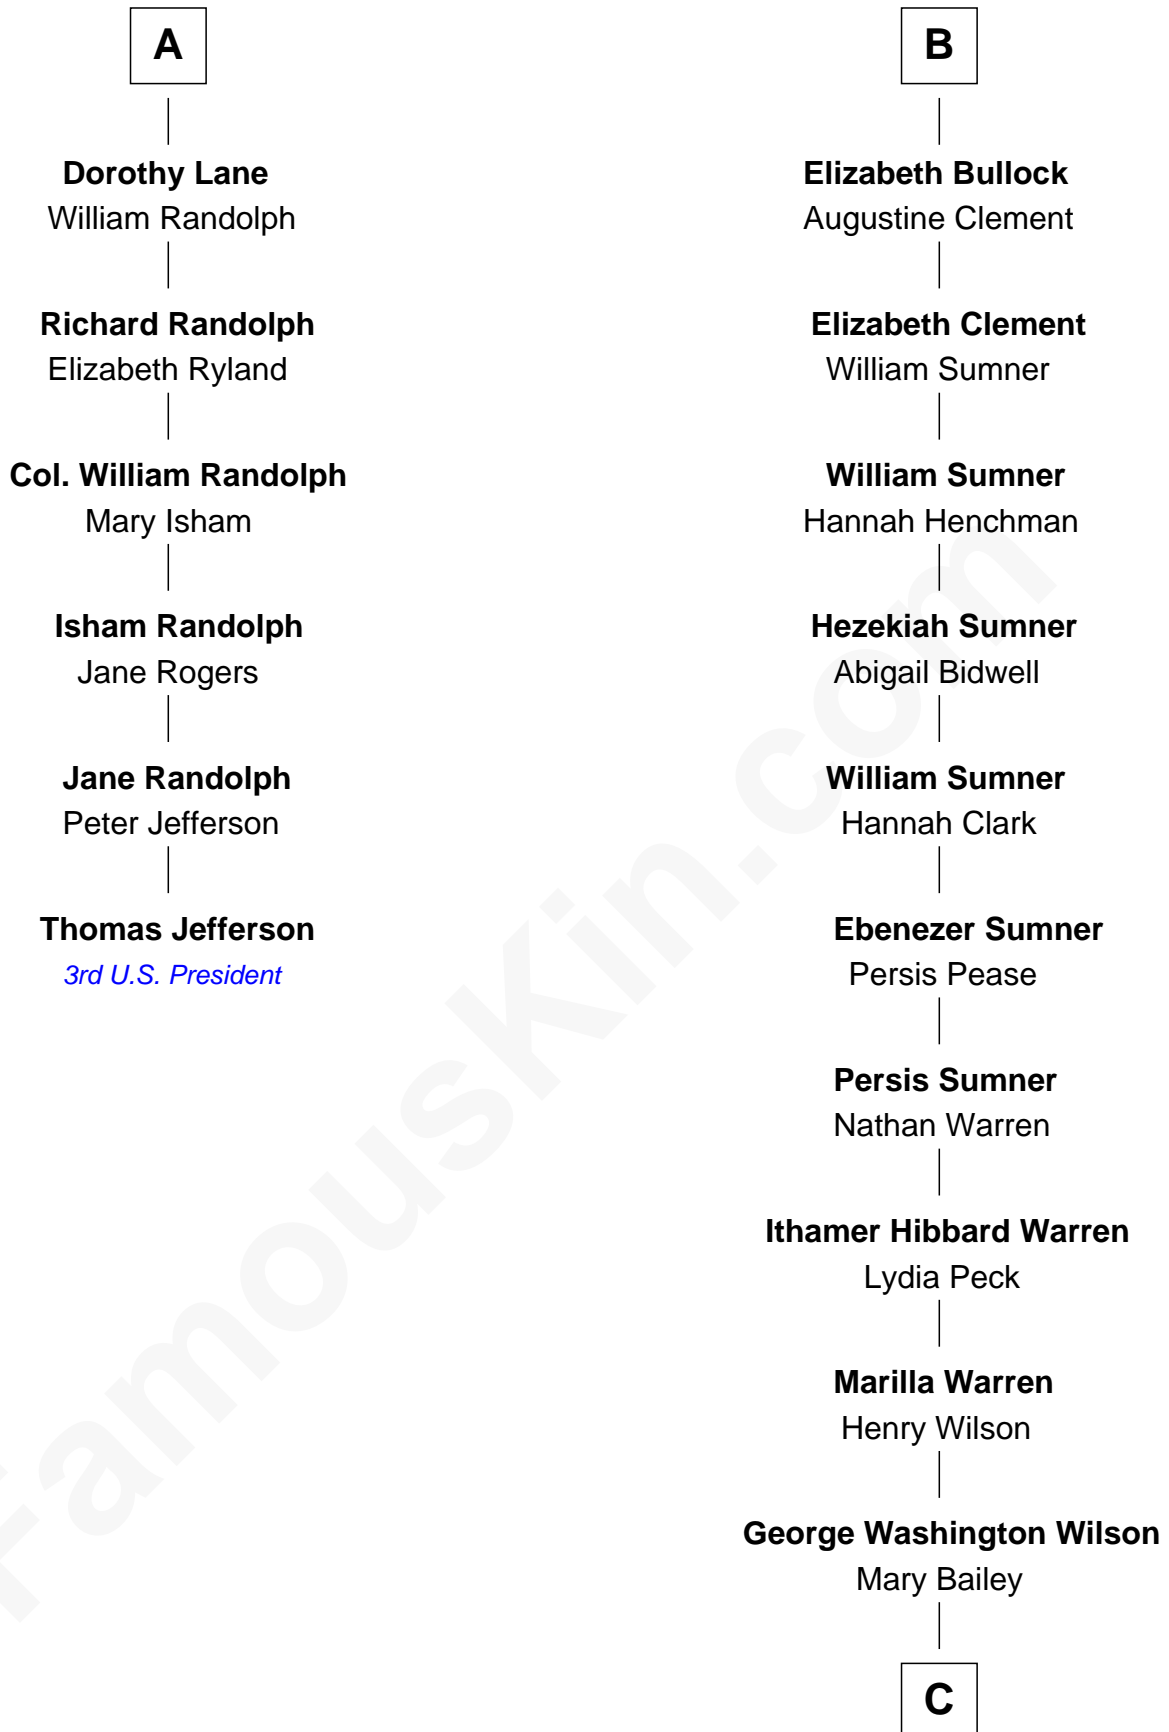

FamousKin.com

Relationship Chart of

Thomas Jefferson

3rd U.S. President and Signer of the Declaration of Independence

12th cousin 8 times removed of

Mike Love

Co-Founder of The Beach Boys

C

William Henry Wilson

Alta Lenora Chitwood

William Coral Wilson

Edith Sophia Sthole

Emily Glee Wilson

Edward Milton Love

Mike Love

Co-Founder of The Beach Boys