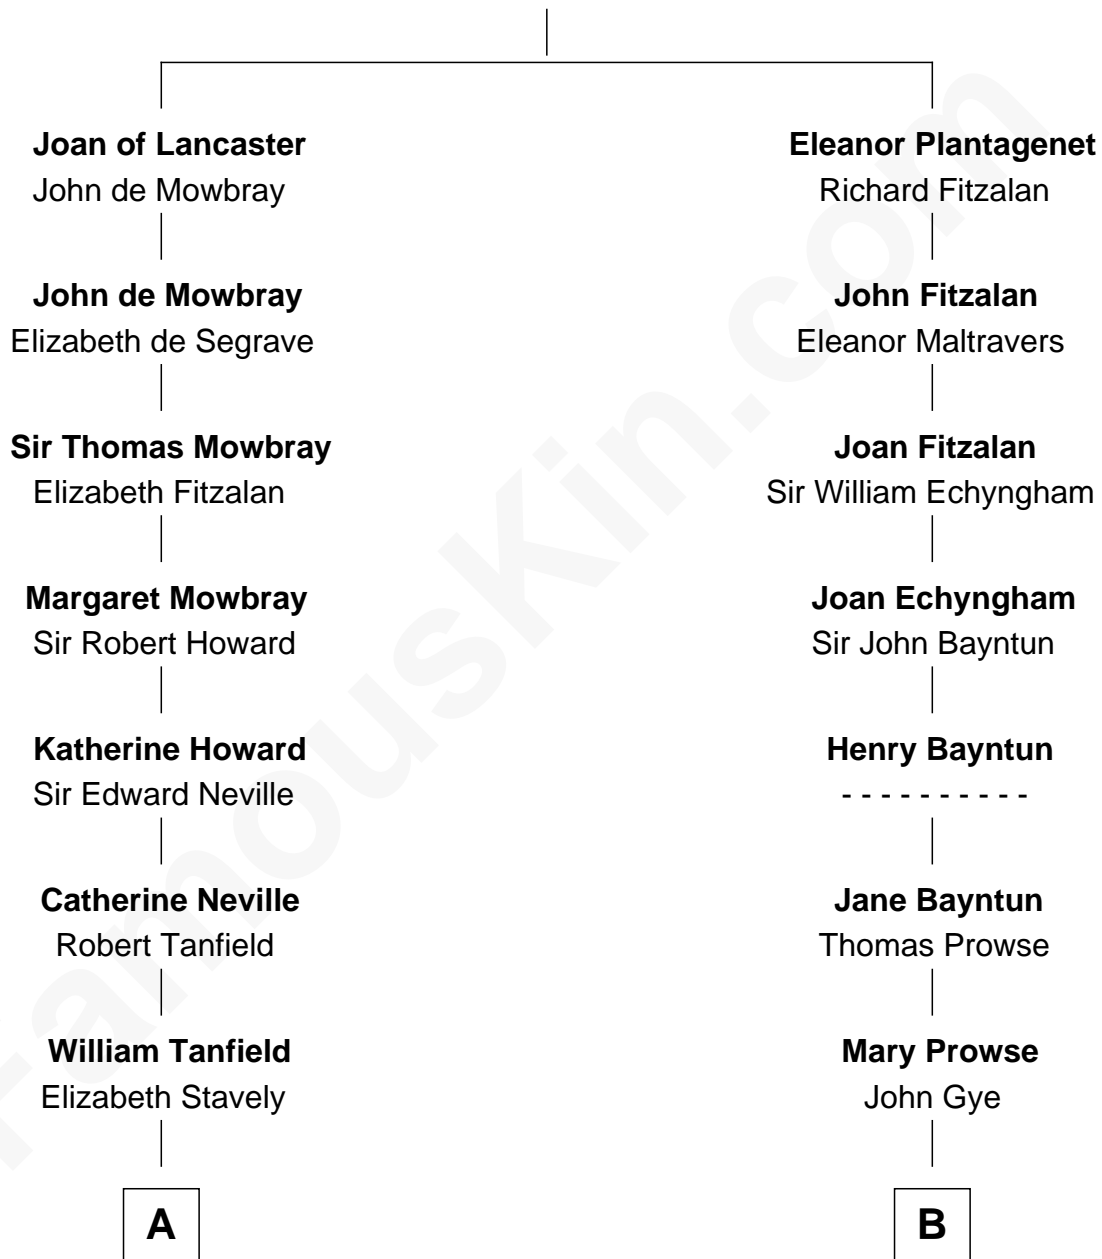

FamousKin.com

Relationship Chart of

Thomas Jefferson

3rd U.S. President and Signer of the Declaration of Independence

15th cousin 3 times removed of

Endicott Peabody

62nd Governor of Massachusetts

Henry Plantagenet
Maud de Chaworth

C

Rt. Rev. Malcolm Endicott Peabody

Mary Elizabeth Parkman

Endicott Peabody

62nd Governor of Massachusetts

FamousKin.com