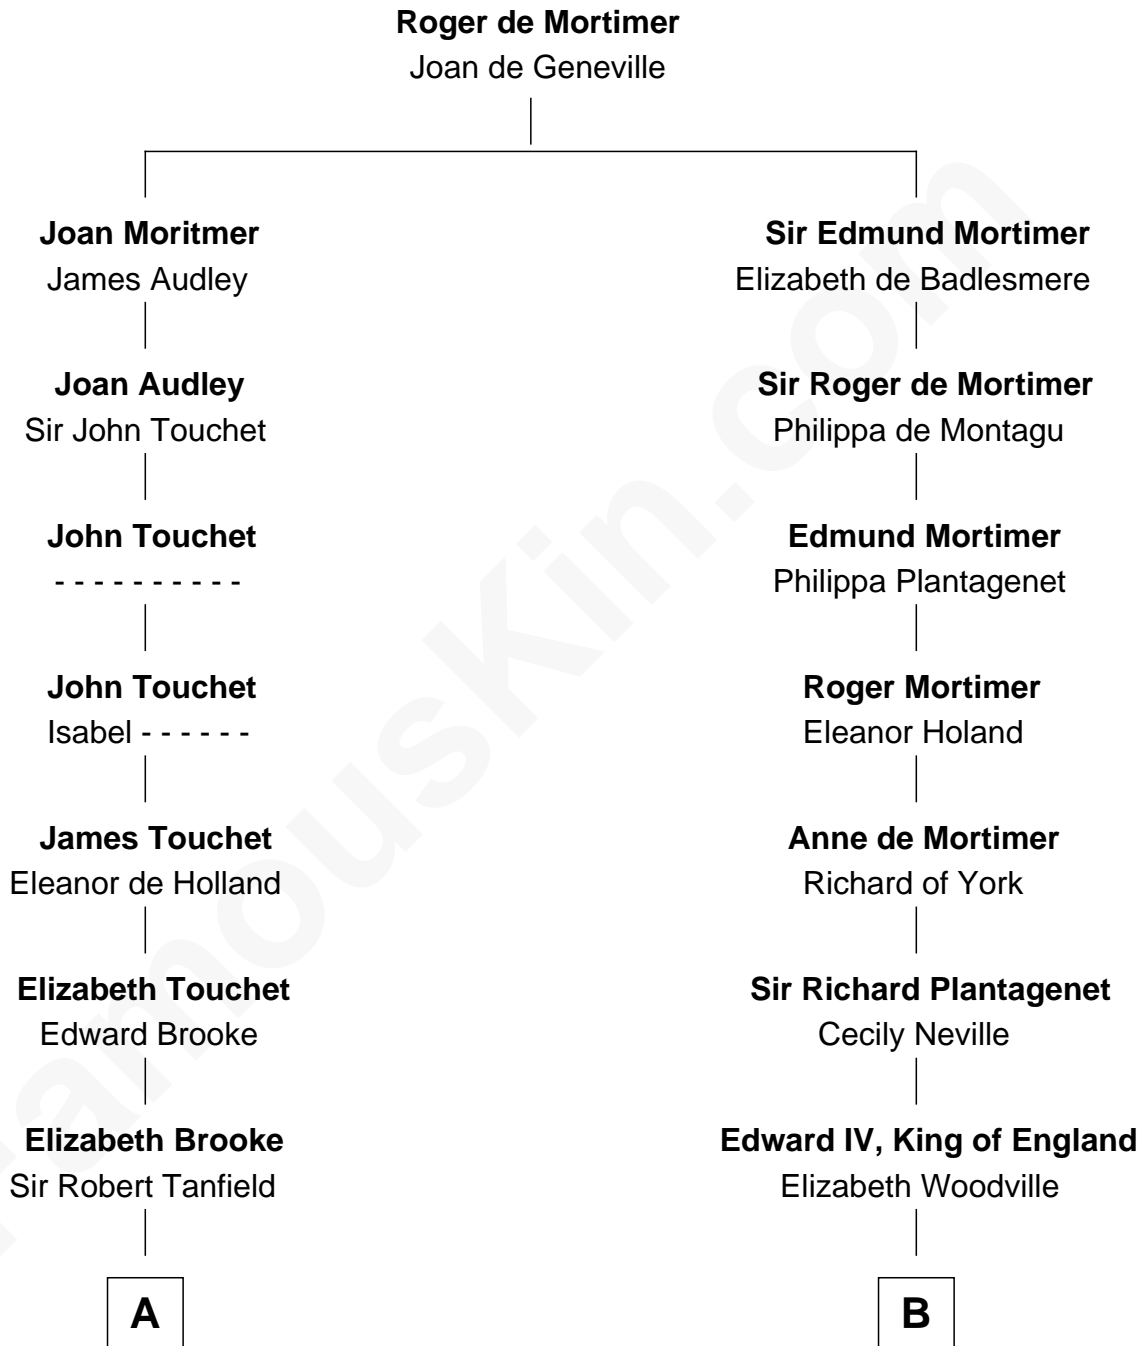

FamousKin.com

Relationship Chart of

Thomas Jefferson

3rd U.S. President and Signer of the Declaration of Independence

17th cousin 3 times removed of

James Russell Lowell
American "Fireside" Poet

C

Robert Traill

Mary Whipple

Mary Whipple Traill

Keith Spence

Harriet Brackett Spence

Rev. Charles Lowell

James Russell Lowell

American "Fireside" Poet

FamousKin.com