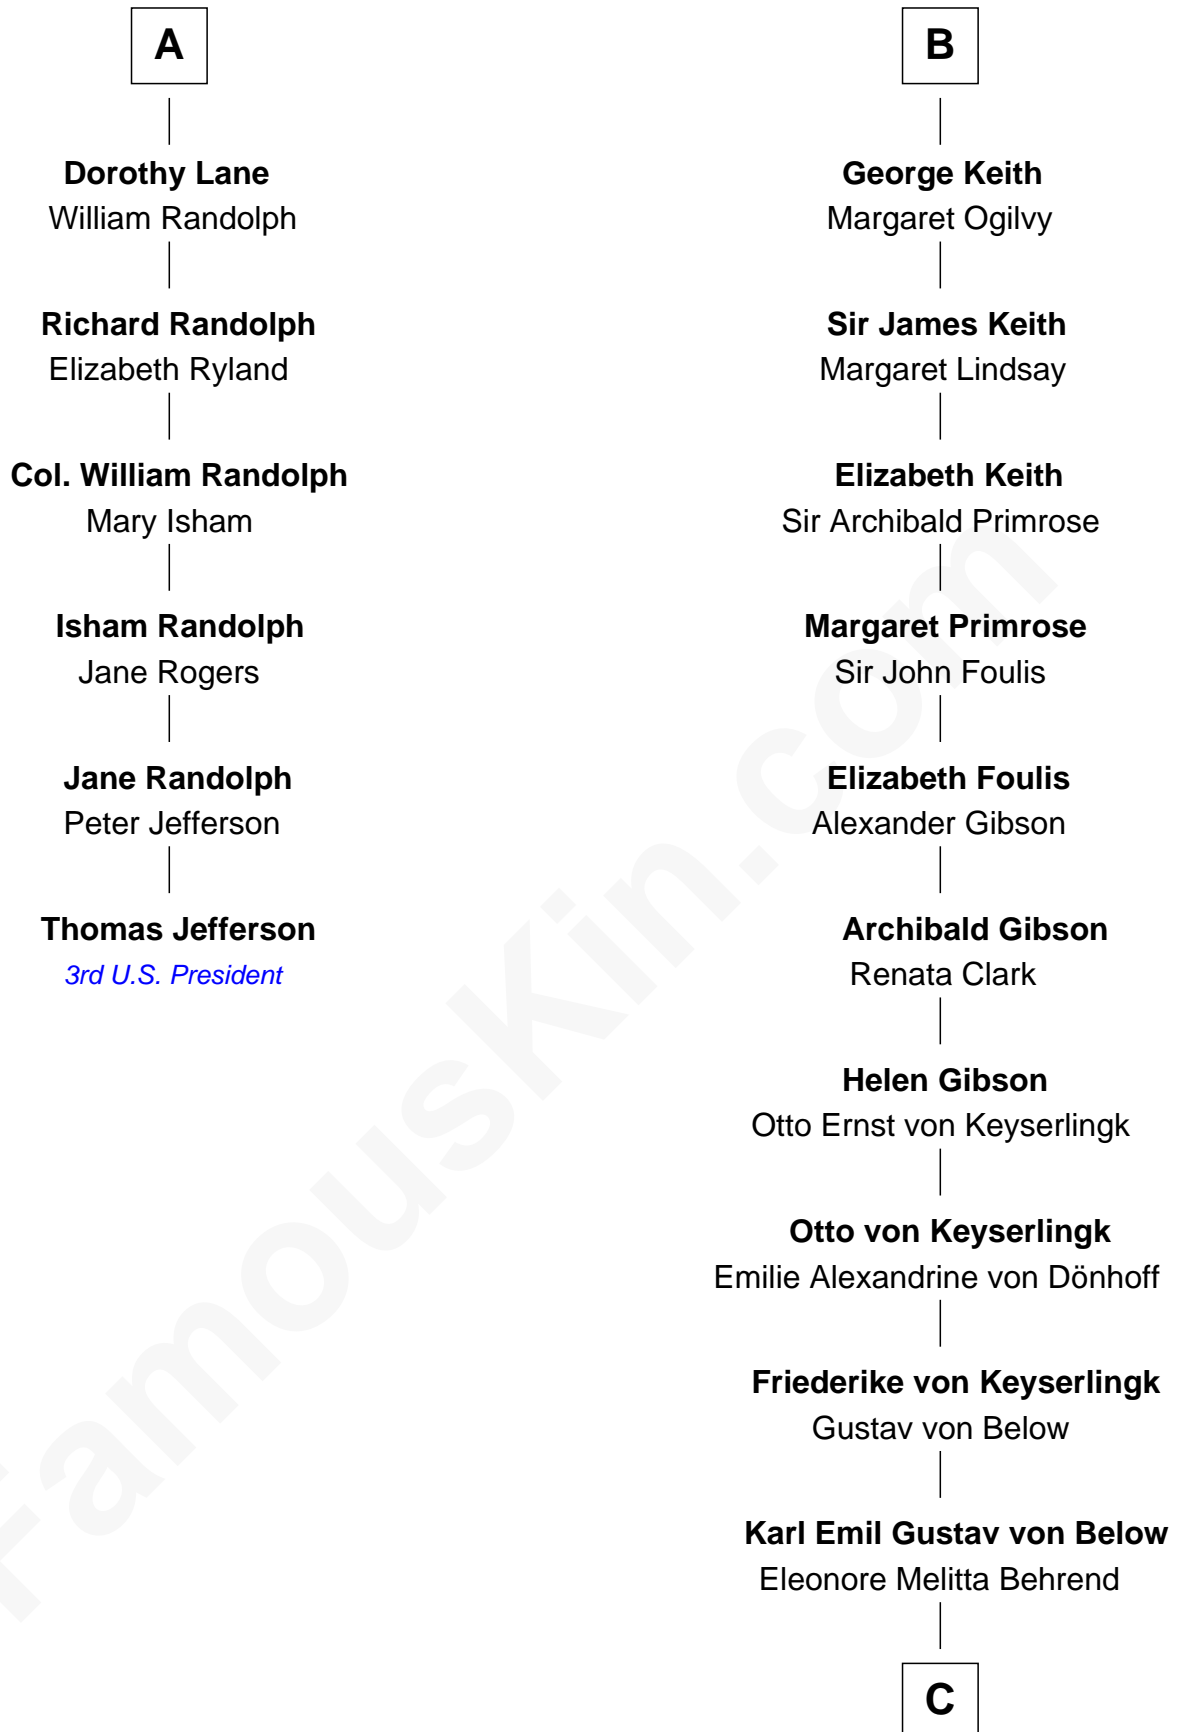

FamousKin.com

Relationship Chart of

Thomas Jefferson

3rd U.S. President and Signer of the Declaration of Independence

12th cousin 7 times removed of

Wernher von Braun
Rocket Scientist

John of Gaunt
Katherine Roet

C

Marie Eleonore Dorothea von Below

Wernher von Quistorp

Emmy von Quistorp

Magnus von Braun

Wernher von Braun

Rocket Scientist

FamousKin.com