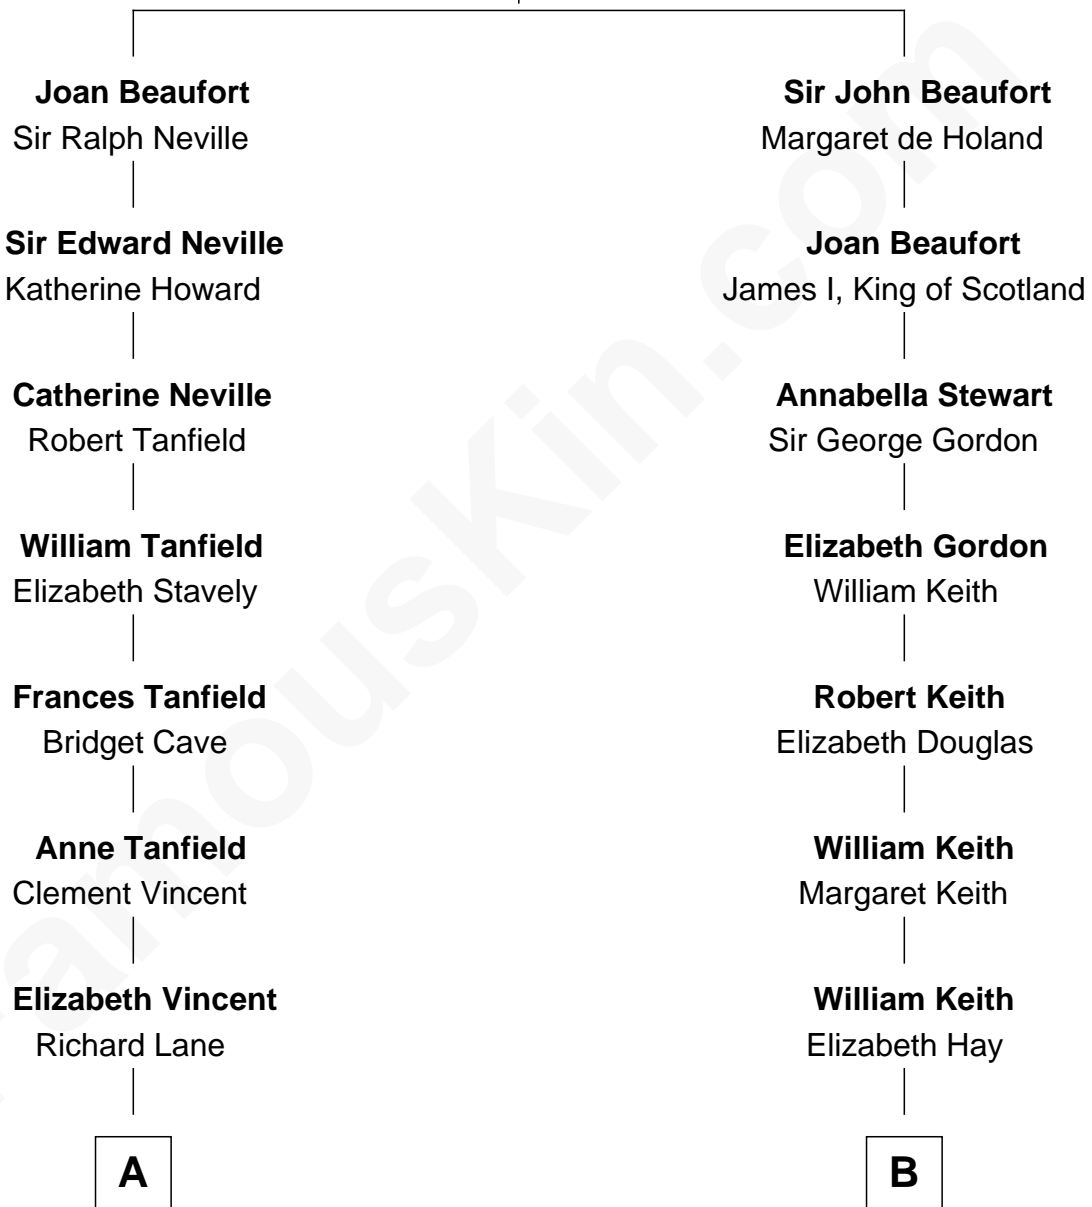

FamousKin.com

Relationship Chart of

Thomas Jefferson

3rd U.S. President and Signer of the Declaration of Independence

12th cousin 7 times removed of

Wernher von Braun
Rocket Scientist

John of Gaunt
Katherine Roet

C

Marie Eleonore Dorothea von Below

Wernher von Quistorp

Emmy von Quistorp

Magnus von Braun

Wernher von Braun

Rocket Scientist

FamousKin.com