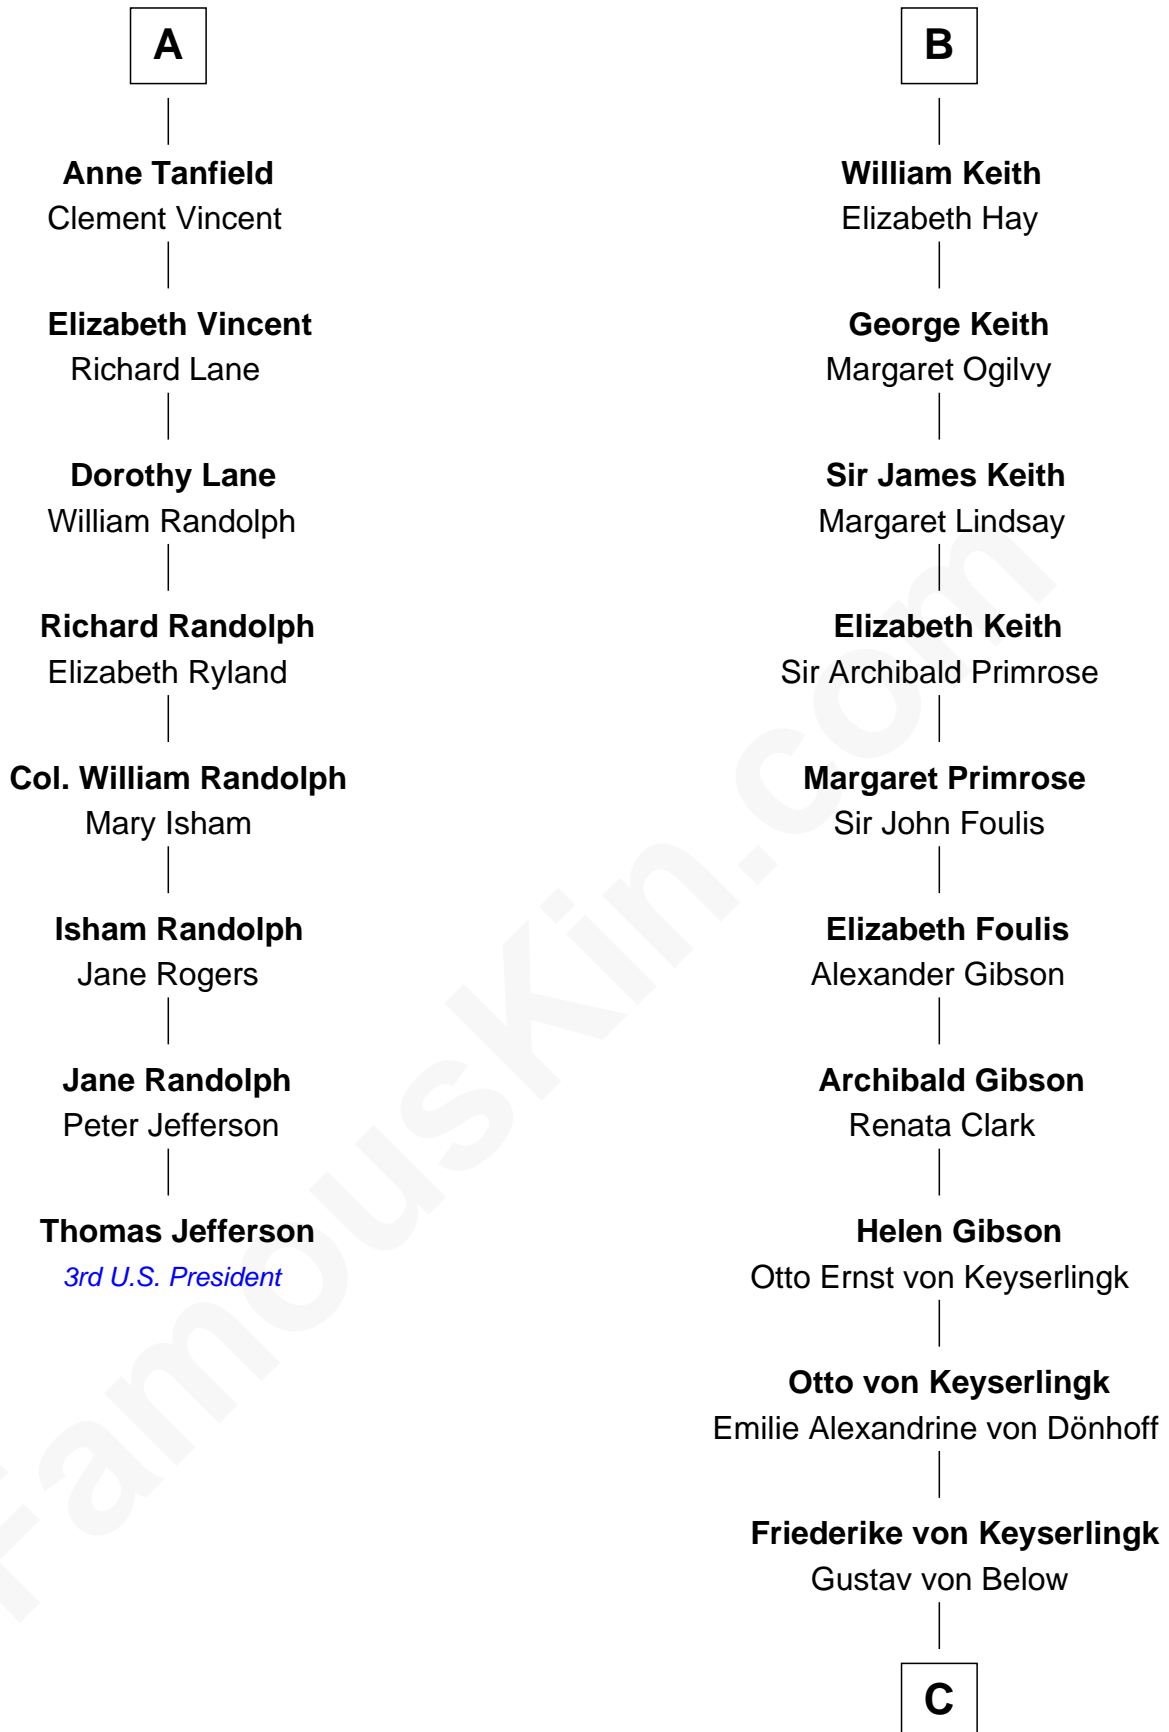

FamousKin.com

Relationship Chart of

Thomas Jefferson

3rd U.S. President and Signer of the Declaration of Independence

14th cousin 6 times removed of

Wernher von Braun
Rocket Scientist

C

Karl Emil Gustav von Below

Eleonore Melitta Behrend

Marie Eleonore Dorothea von Below

Wernher von Quistorp

Emmy von Quistorp

Magnus von Braun

Wernher von Braun

Rocket Scientist

FamousKin.com