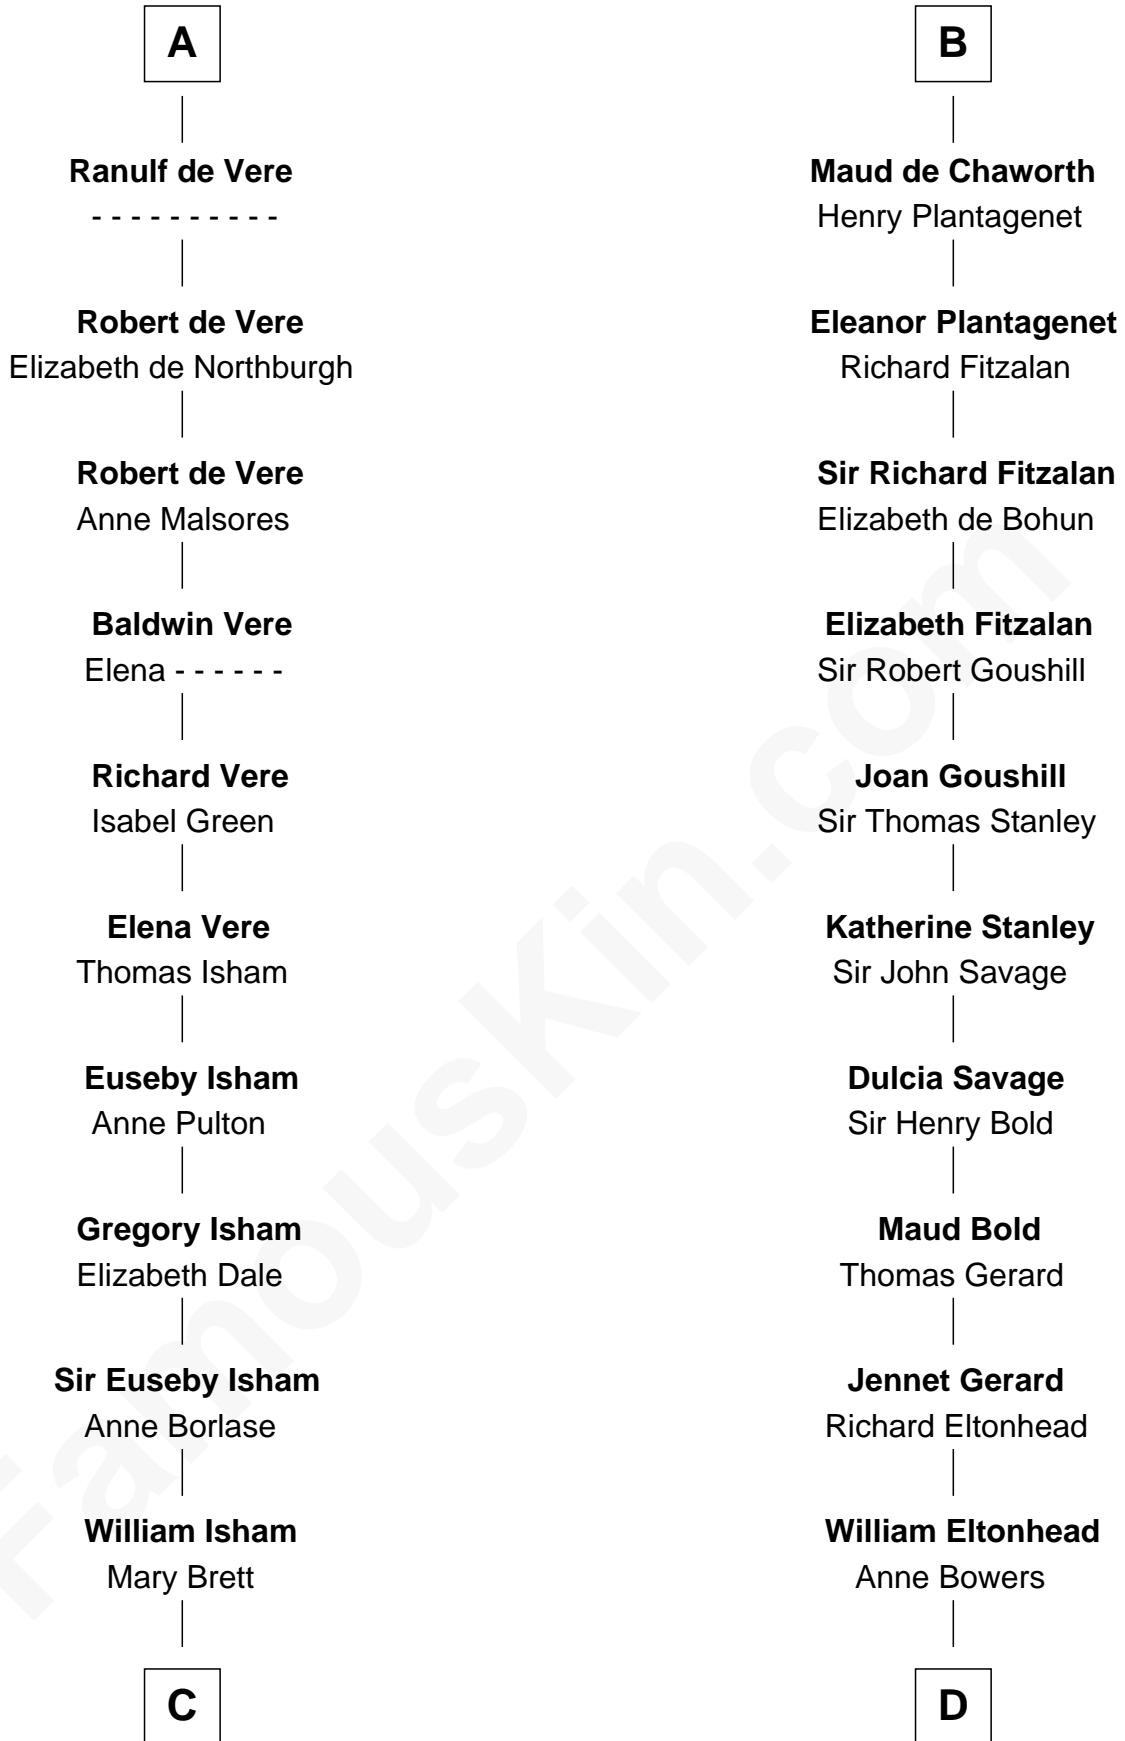

FamousKin.com

Relationship Chart of

Thomas Jefferson

3rd U.S. President and Signer of the Declaration of Independence

21st cousin of

Richard Henry Lee

Signer of the Declaration of Independence

C

Henry Isham
Katherine Banks

Mary Isham
Col. William Randolph

Isham Randolph
Jane Rogers

Jane Randolph
Peter Jefferson

Thomas Jefferson
3rd U.S. President

D

Richard Eltonhead
Anne Sutton

Alice Eltonhead
Henry Corbin