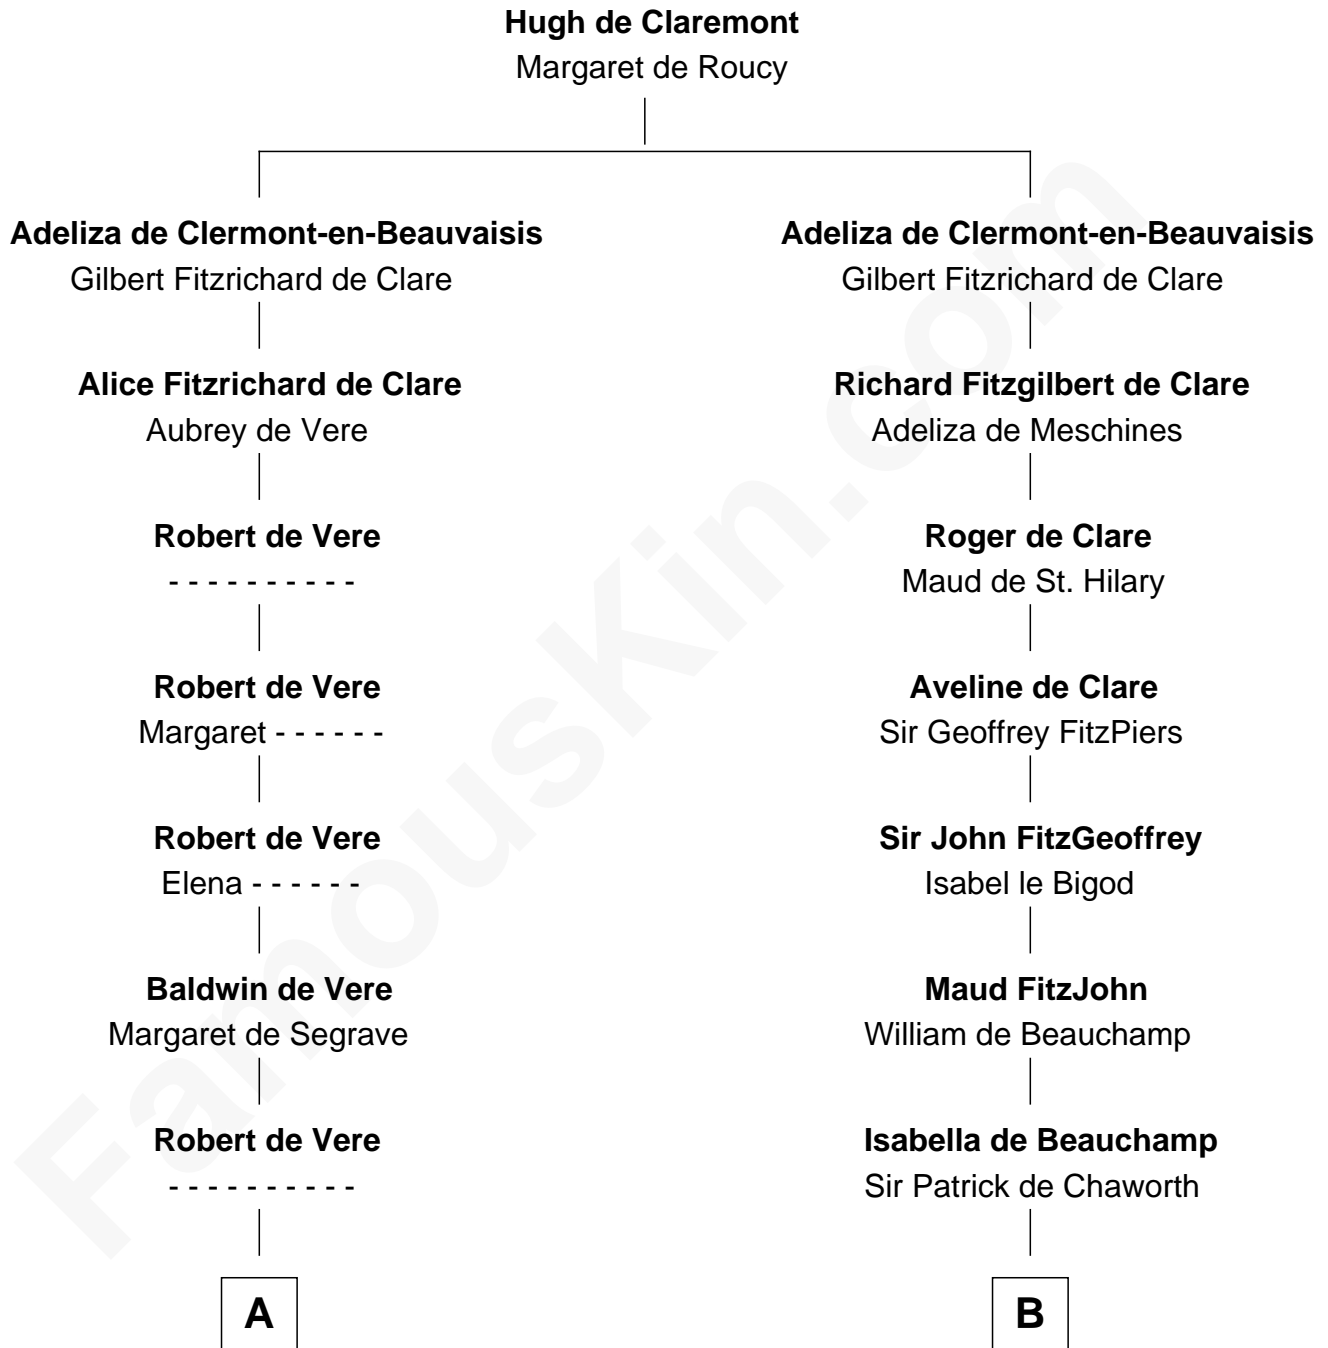

FamousKin.com

Relationship Chart of

Thomas Jefferson

3rd U.S. President and Signer of the Declaration of Independence

21st cousin of

Richard Henry Lee

Signer of the Declaration of Independence

C

Henry Isham
Katherine Banks

Mary Isham
Col. William Randolph

Isham Randolph
Jane Rogers

Jane Randolph
Peter Jefferson

Thomas Jefferson
3rd U.S. President

D

Richard Eltonhead
Anne Sutton

Alice Eltonhead
Henry Corbin