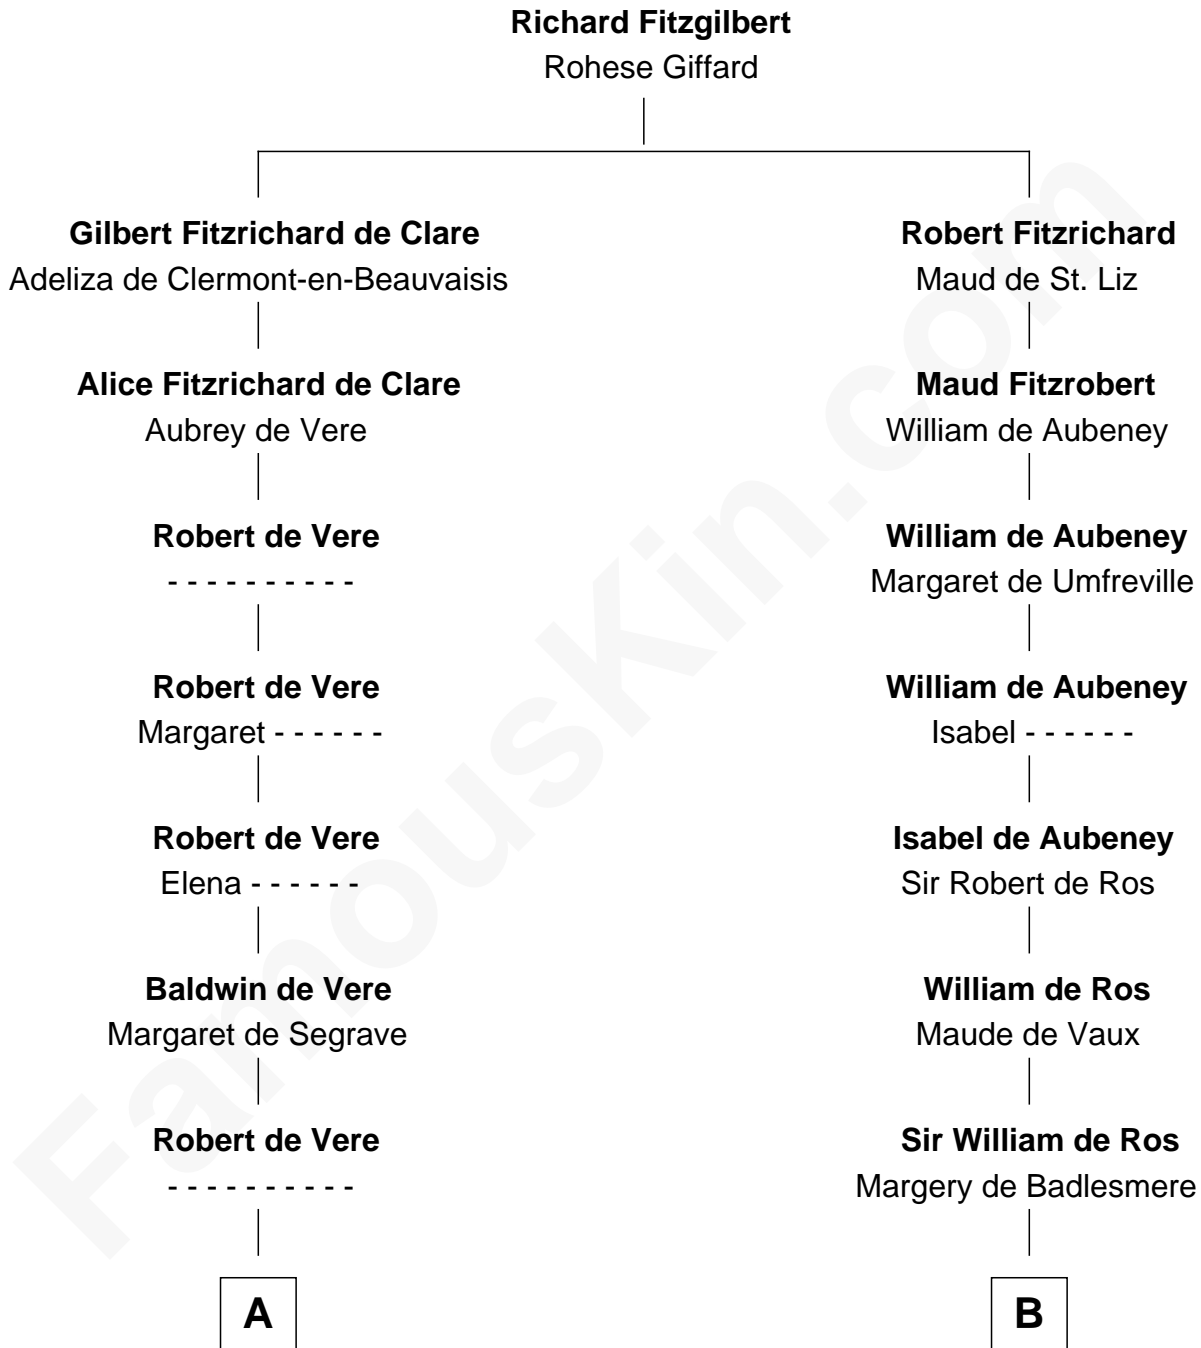

FamousKin.com

Relationship Chart of

Thomas Jefferson

3rd U.S. President and Signer of the Declaration of Independence

20th cousin 1 time removed of

Richard Henry Lee

Signer of the Declaration of Independence

C

Henry Isham
Katherine Banks

Mary Isham
Col. William Randolph

Isham Randolph
Jane Rogers

Jane Randolph
Peter Jefferson

Thomas Jefferson
3rd U.S. President

D

Benjamin Harrison
Hannah Churchill