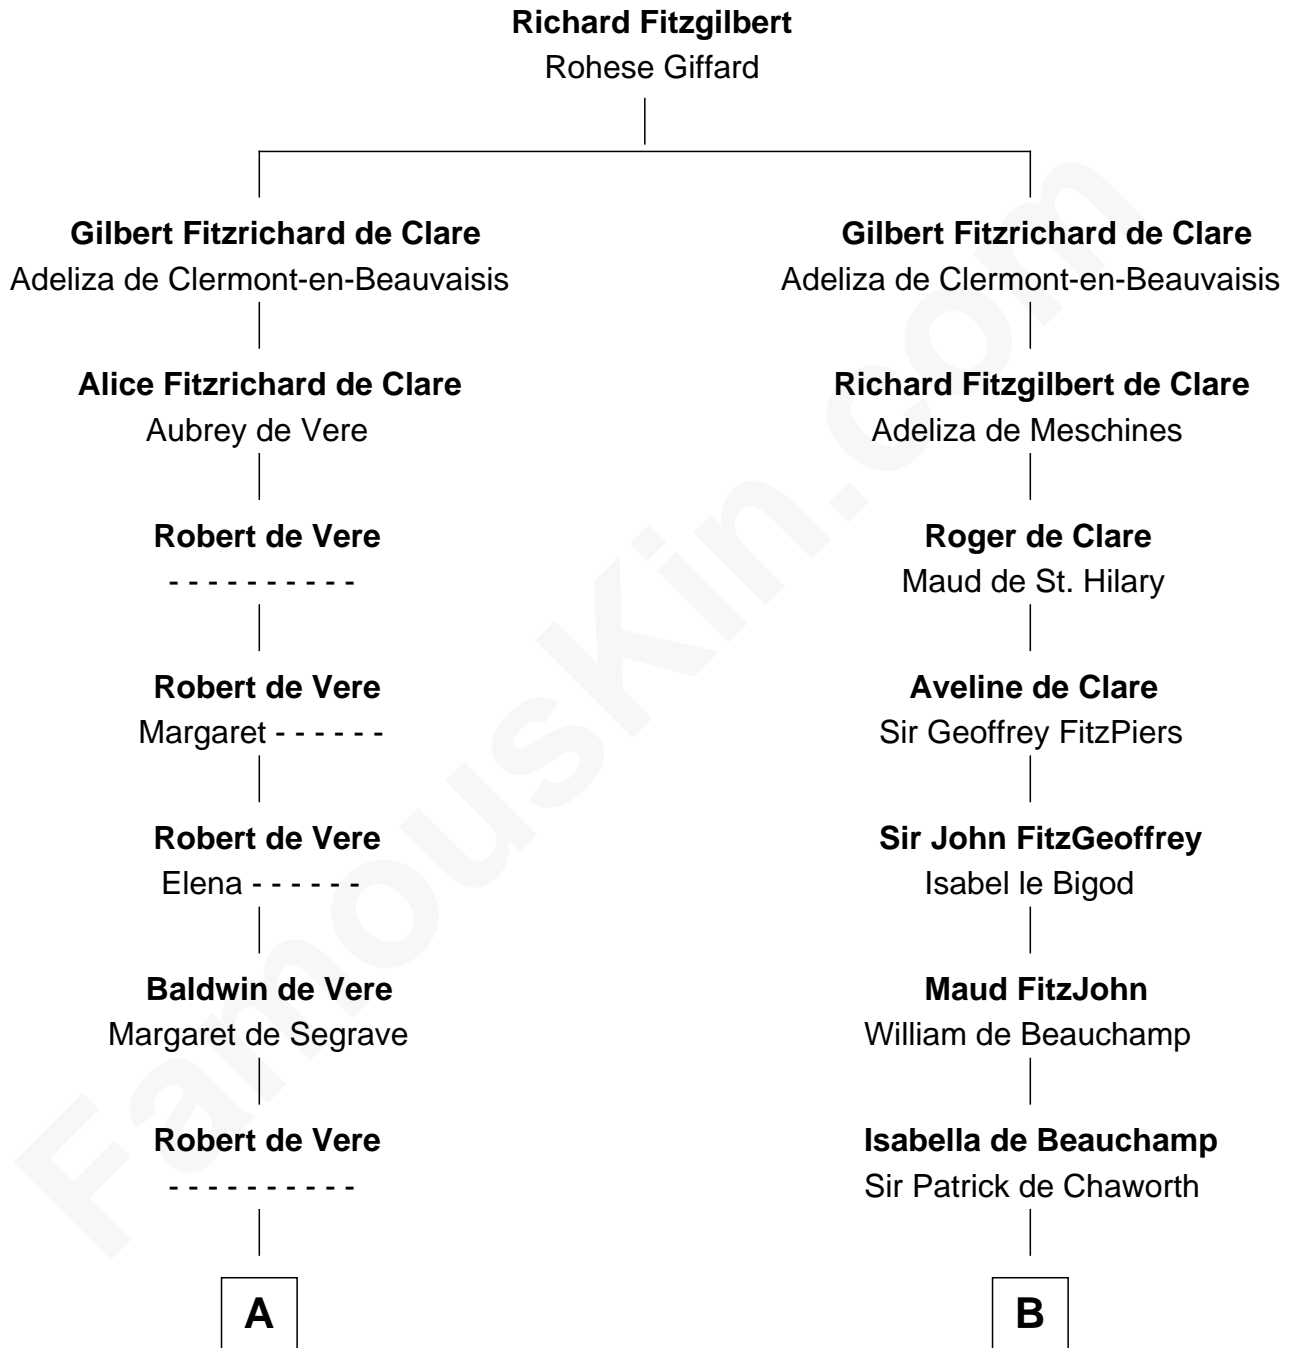

FamousKin.com

Relationship Chart of

Thomas Jefferson

3rd U.S. President and Signer of the Declaration of Independence

14th cousin 7 times removed of

King Henry VIII
King of England

C

Henry Isham
Katherine Banks

Mary Isham
Col. William Randolph

Isham Randolph
Jane Rogers

Jane Randolph
Peter Jefferson

Thomas Jefferson
3rd U.S. President

FamousKin.com