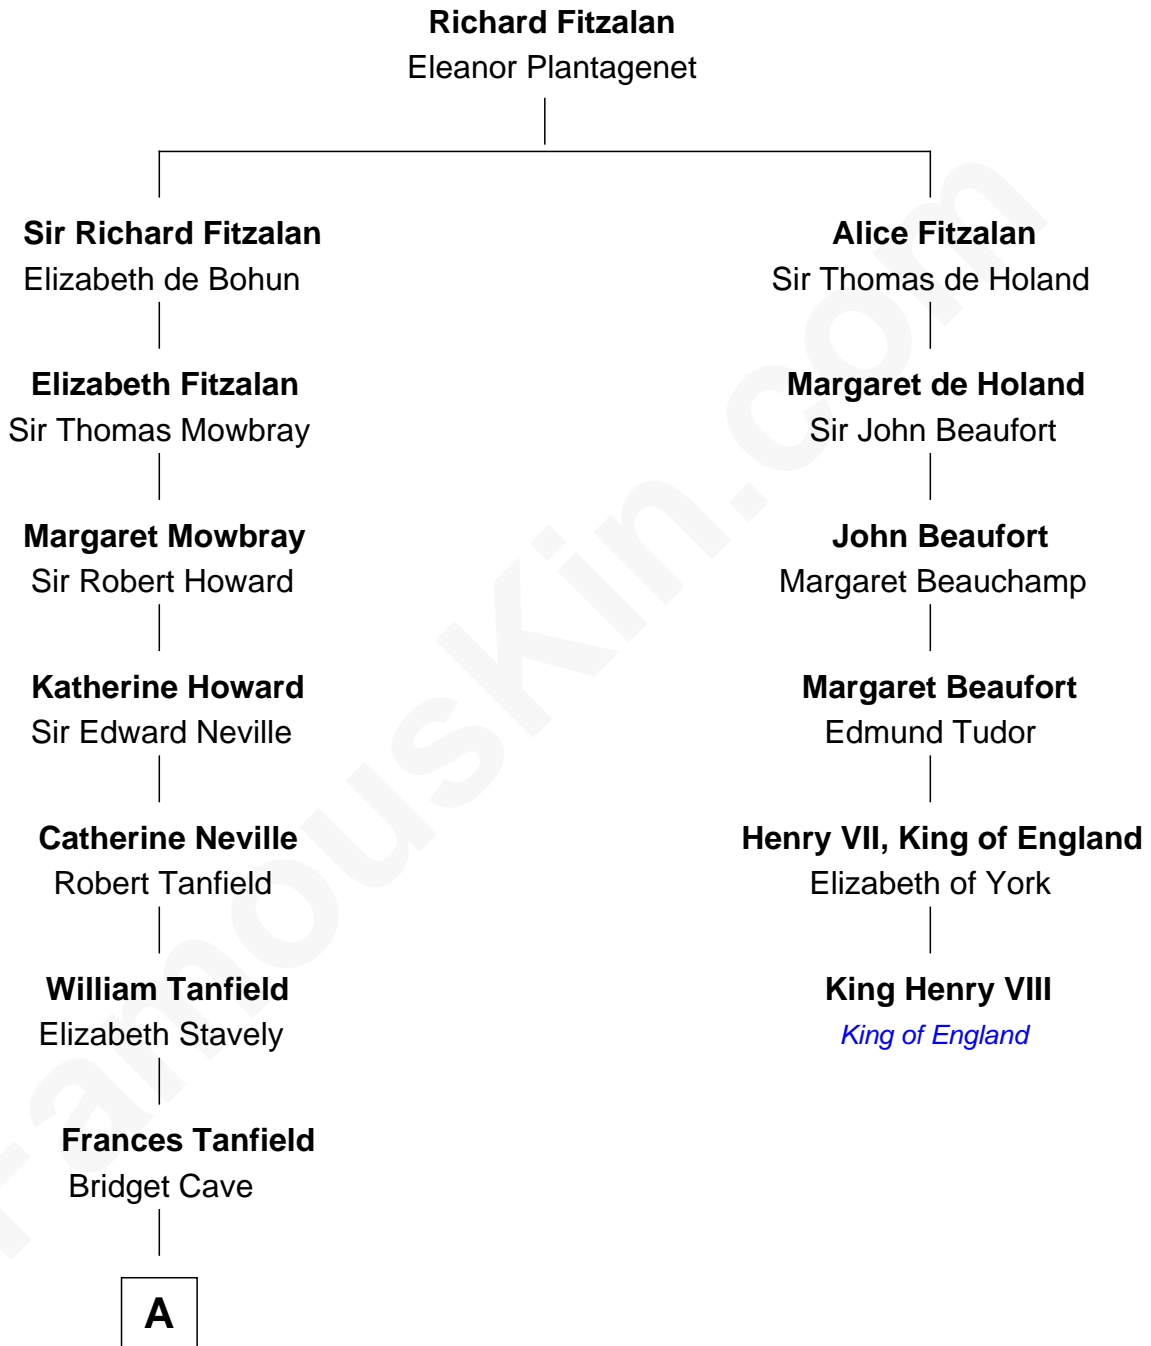

FamousKin.com

Relationship Chart of

Thomas Jefferson

3rd U.S. President and Signer of the Declaration of Independence

5th cousin 9 times removed of

King Henry VIII
King of England

A

—
Anne Tanfield
Clement Vincent

—
Elizabeth Vincent
Richard Lane

—
Dorothy Lane
William Randolph

—
Richard Randolph
Elizabeth Ryland

—
Col. William Randolph
Mary Isham

—
Isham Randolph
Jane Rogers

—
Jane Randolph
Peter Jefferson

—
Thomas Jefferson
3rd U.S. President