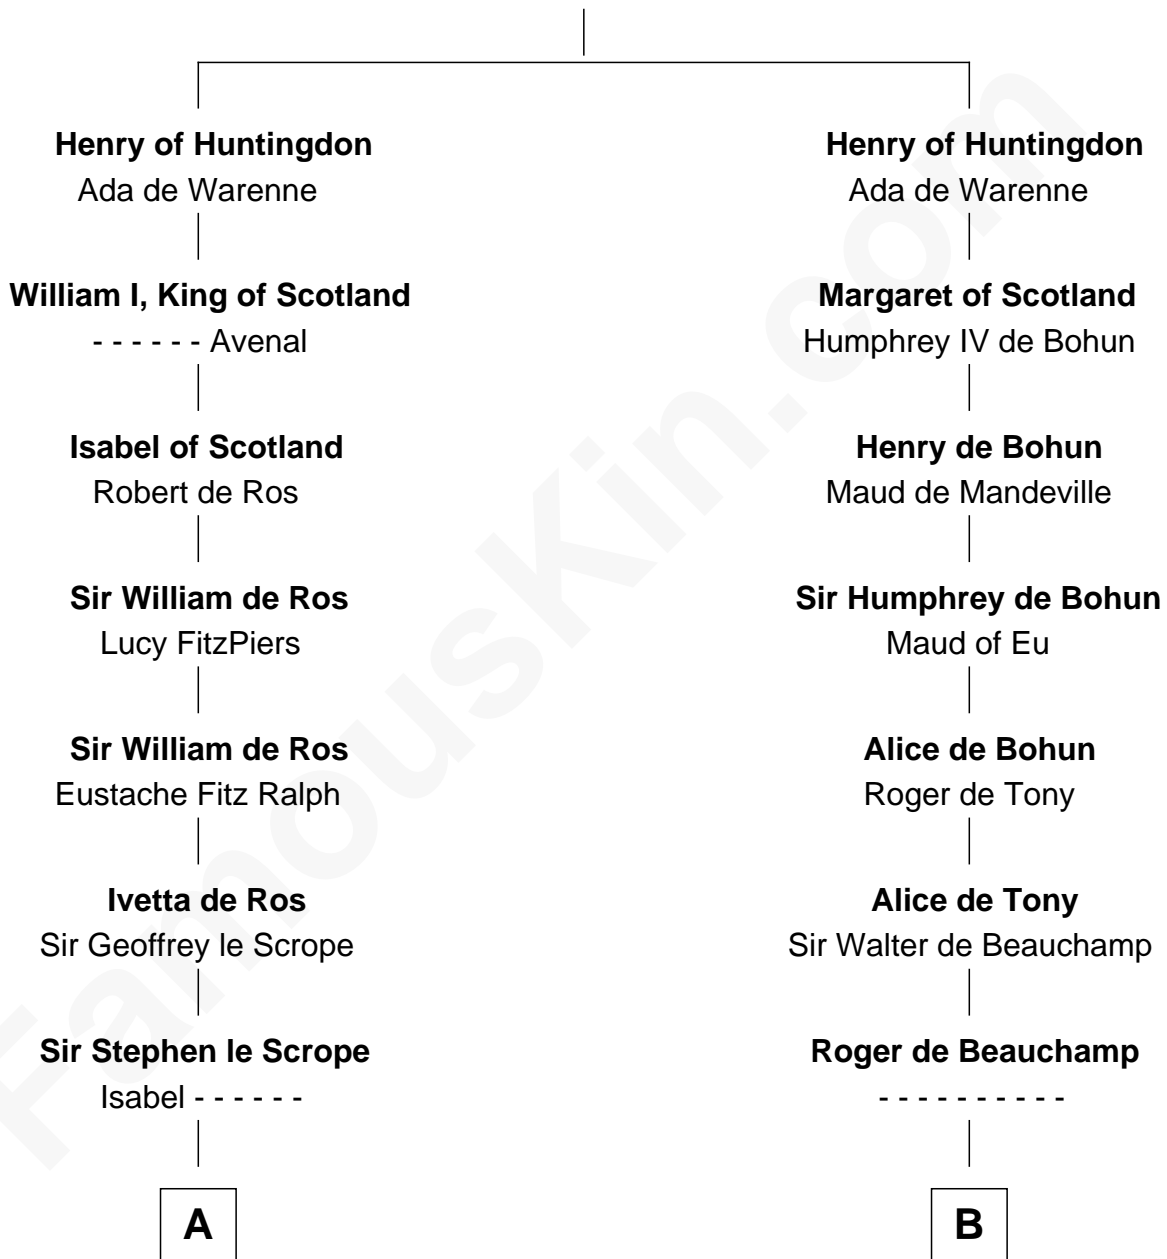

FamousKin.com

Relationship Chart of

Thomas Jefferson

3rd U.S. President and Signer of the Declaration of Independence

14th cousin 7 times removed of

King Henry VIII

King of England

David I, King of Scotland
Maud of Northumberland

C

Henry Isham
Katherine Banks

Mary Isham
Col. William Randolph

Isham Randolph
Jane Rogers

Jane Randolph
Peter Jefferson

Thomas Jefferson
3rd U.S. President

FamousKin.com