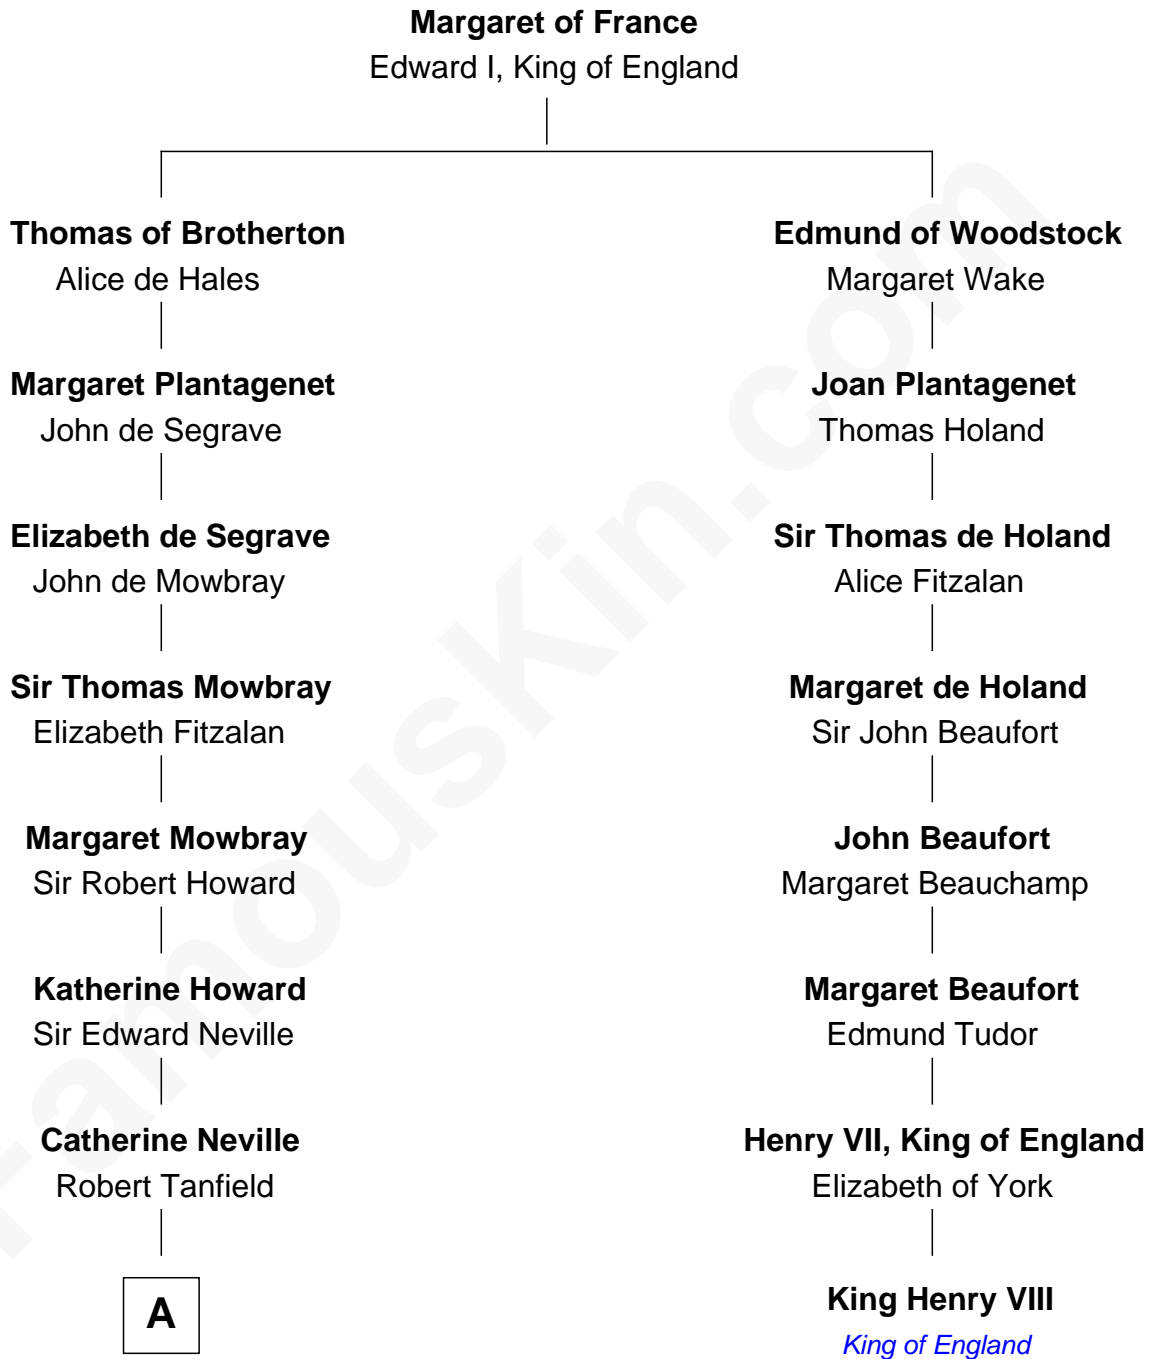

FamousKin.com

Relationship Chart of

Thomas Jefferson

3rd U.S. President and Signer of the Declaration of Independence

7th cousin 9 times removed of

King Henry VIII
King of England

A

—
William Tanfield

Elizabeth Stavelly

—
Frances Tanfield

Bridget Cave

—
Anne Tanfield

Clement Vincent

—
Elizabeth Vincent

Richard Lane

—
Dorothy Lane

Peter Jefferson

—
Thomas Jefferson

3rd U.S. President