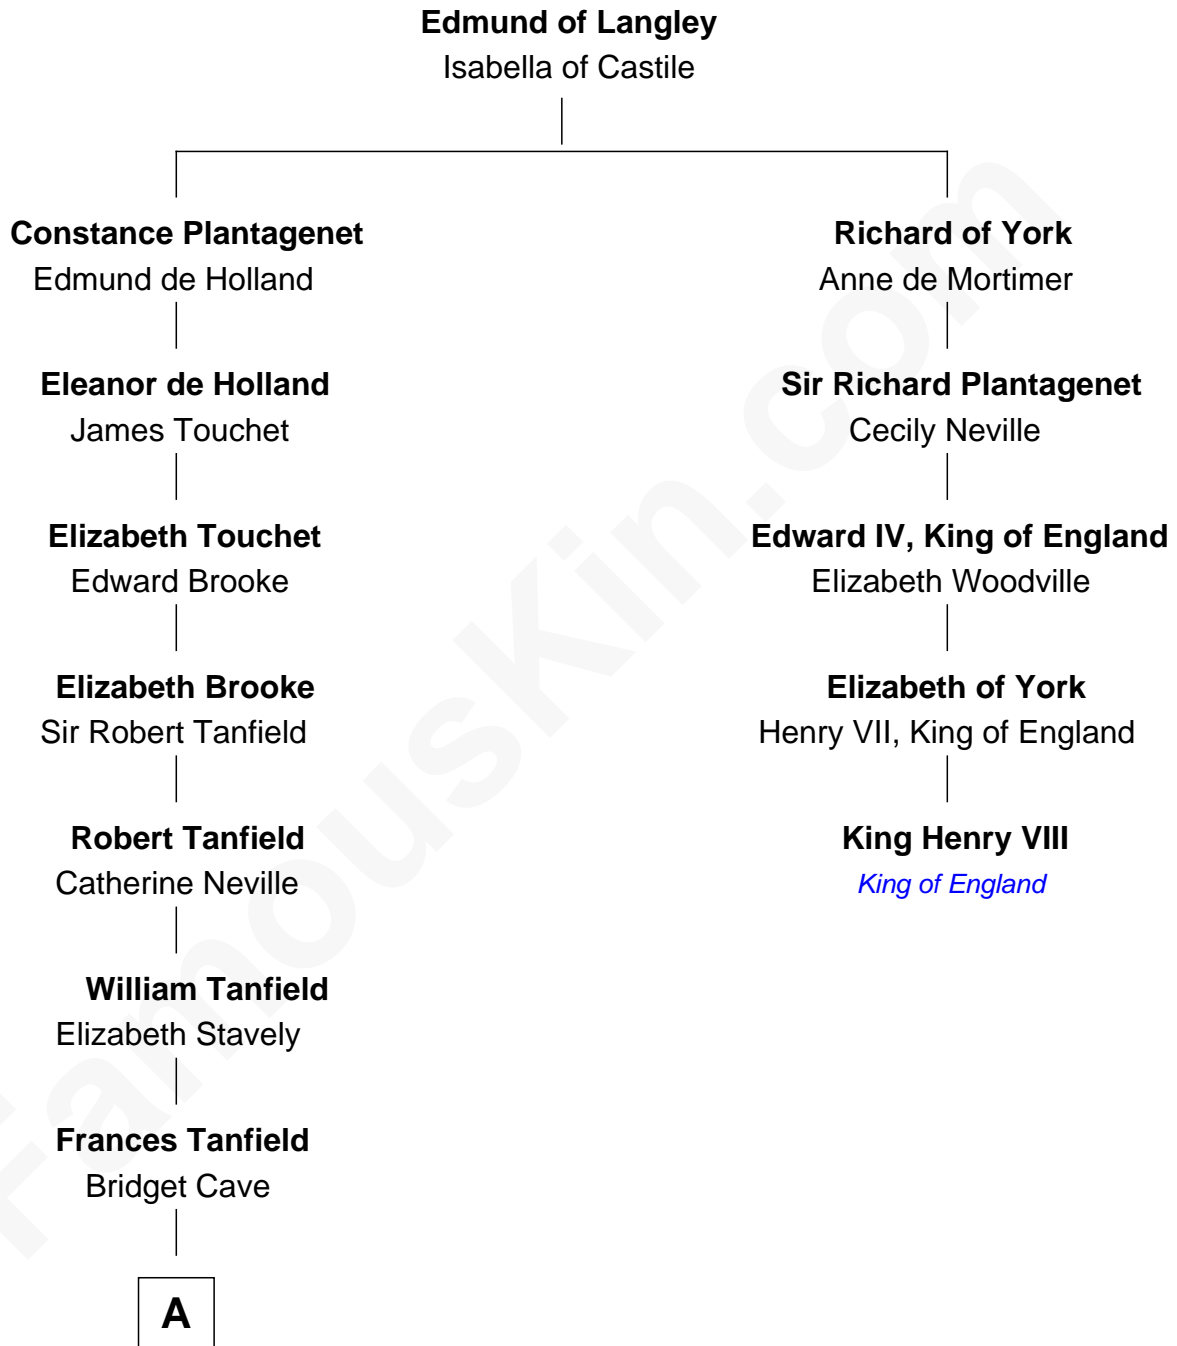

FamousKin.com

Relationship Chart of

Thomas Jefferson

3rd U.S. President and Signer of the Declaration of Independence

4th cousin 10 times removed of

King Henry VIII
King of England

A

—
Anne Tanfield
Clement Vincent

—
Elizabeth Vincent
Richard Lane

—
Dorothy Lane
William Randolph

—
Richard Randolph
Elizabeth Ryland

—
Col. William Randolph
Mary Isham

—
Isham Randolph
Jane Rogers

—
Jane Randolph
Peter Jefferson

—
Thomas Jefferson
3rd U.S. President