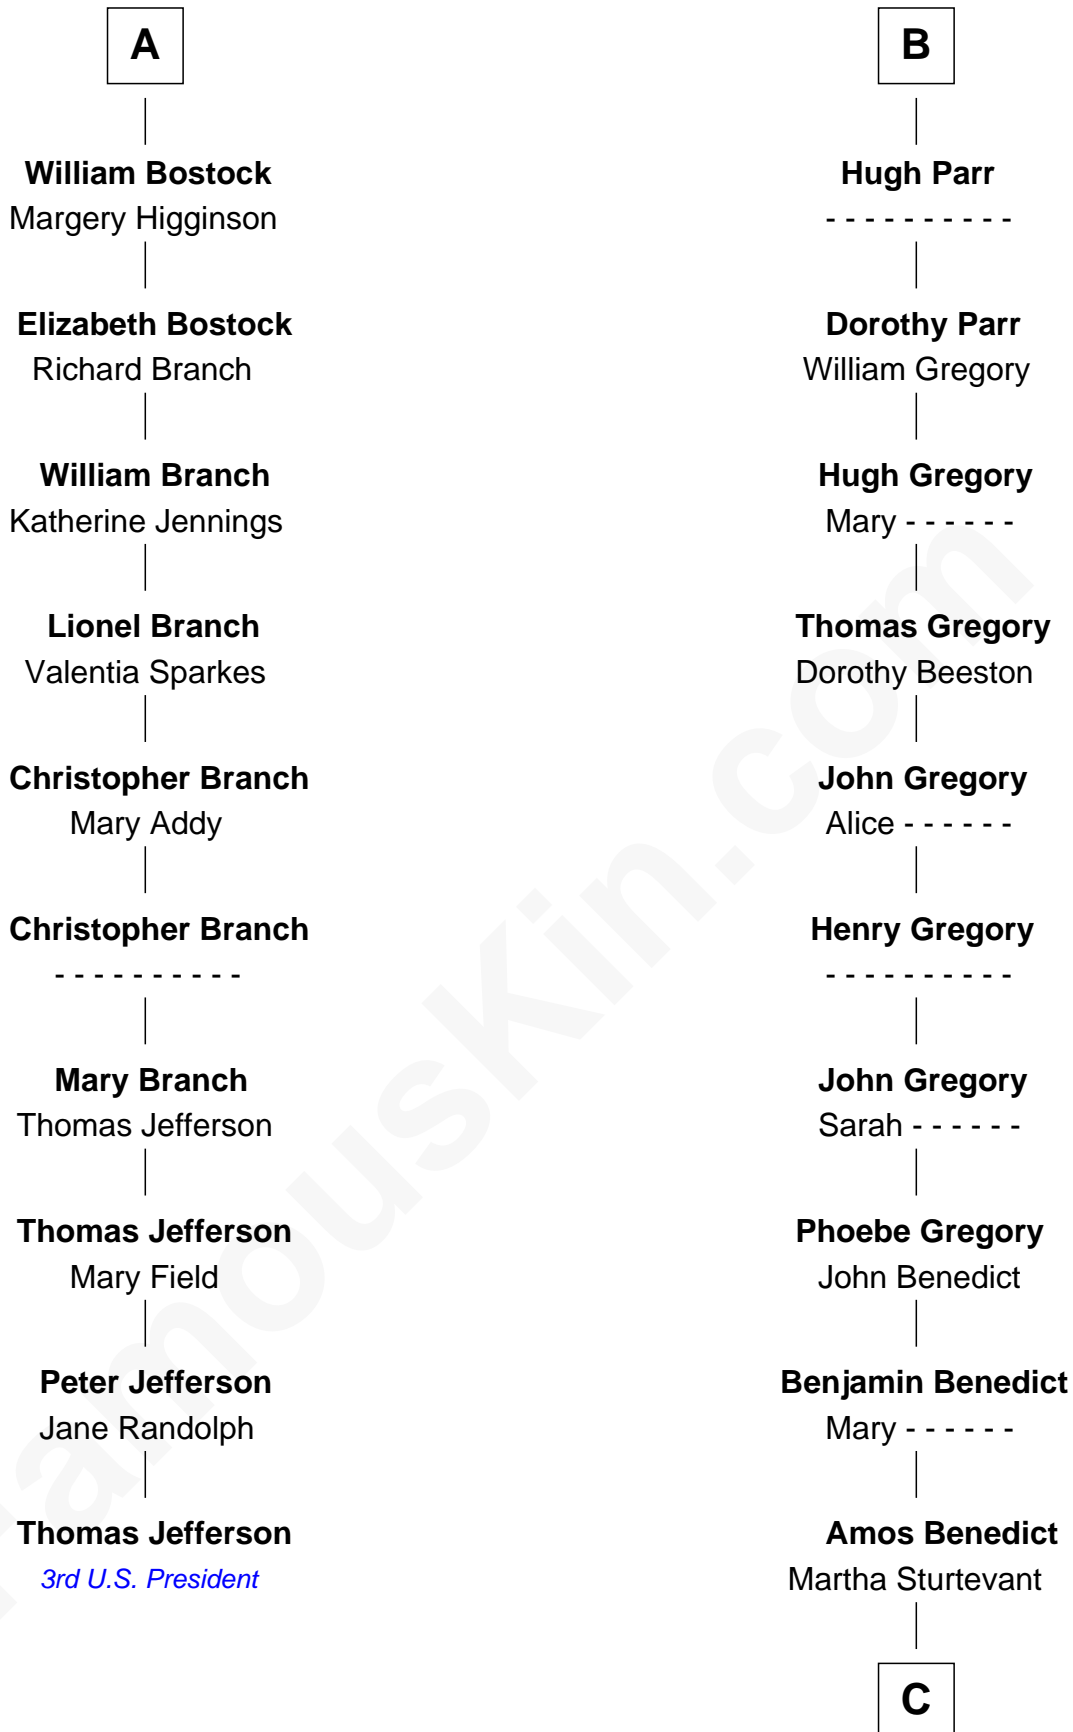

FamousKin.com

Relationship Chart of

Thomas Jefferson

3rd U.S. President and Signer of the Declaration of Independence

16th cousin 5 times removed of

Homer G. Balcom

Designer of the Empire State Building

C

Isaac Benedict
Elizabeth Burchard

Huldah Benedict
Isaac D. Gage

Dr. Moses B. Gage
Ann Maria Davis

Frances Mariam Gage
Mahlon Balcom

Homer G. Balcom
Empire State Building