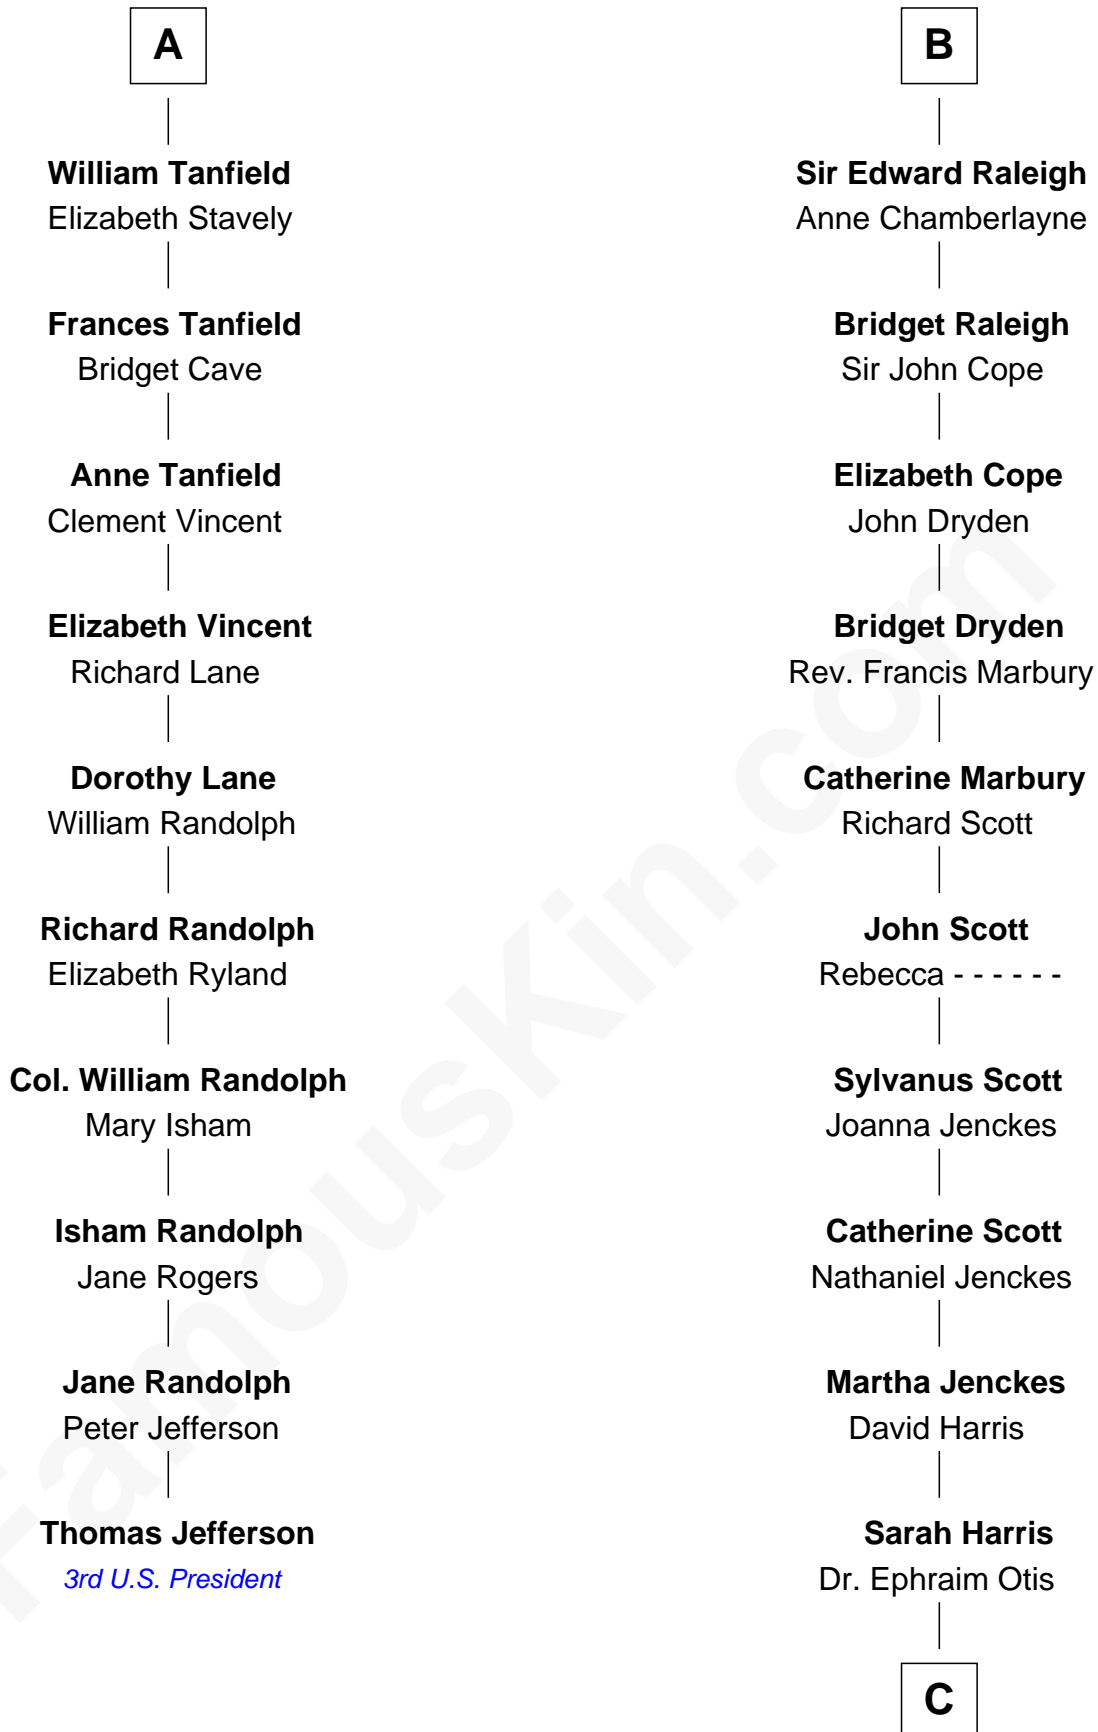

FamousKin.com

Relationship Chart of

Thomas Jefferson

3rd U.S. President and Signer of the Declaration of Independence

16th cousin 5 times removed of

Willis Carrier

Inventor of Air Conditioning

C

—
Dr. Harris Otis

Sarah Rogers

—
Lydia Otis

Thomas Button

—
Ann Elizabeth Button

David Joy Haviland

—
Elizabeth R. Haviland

Duane Williams Carrier