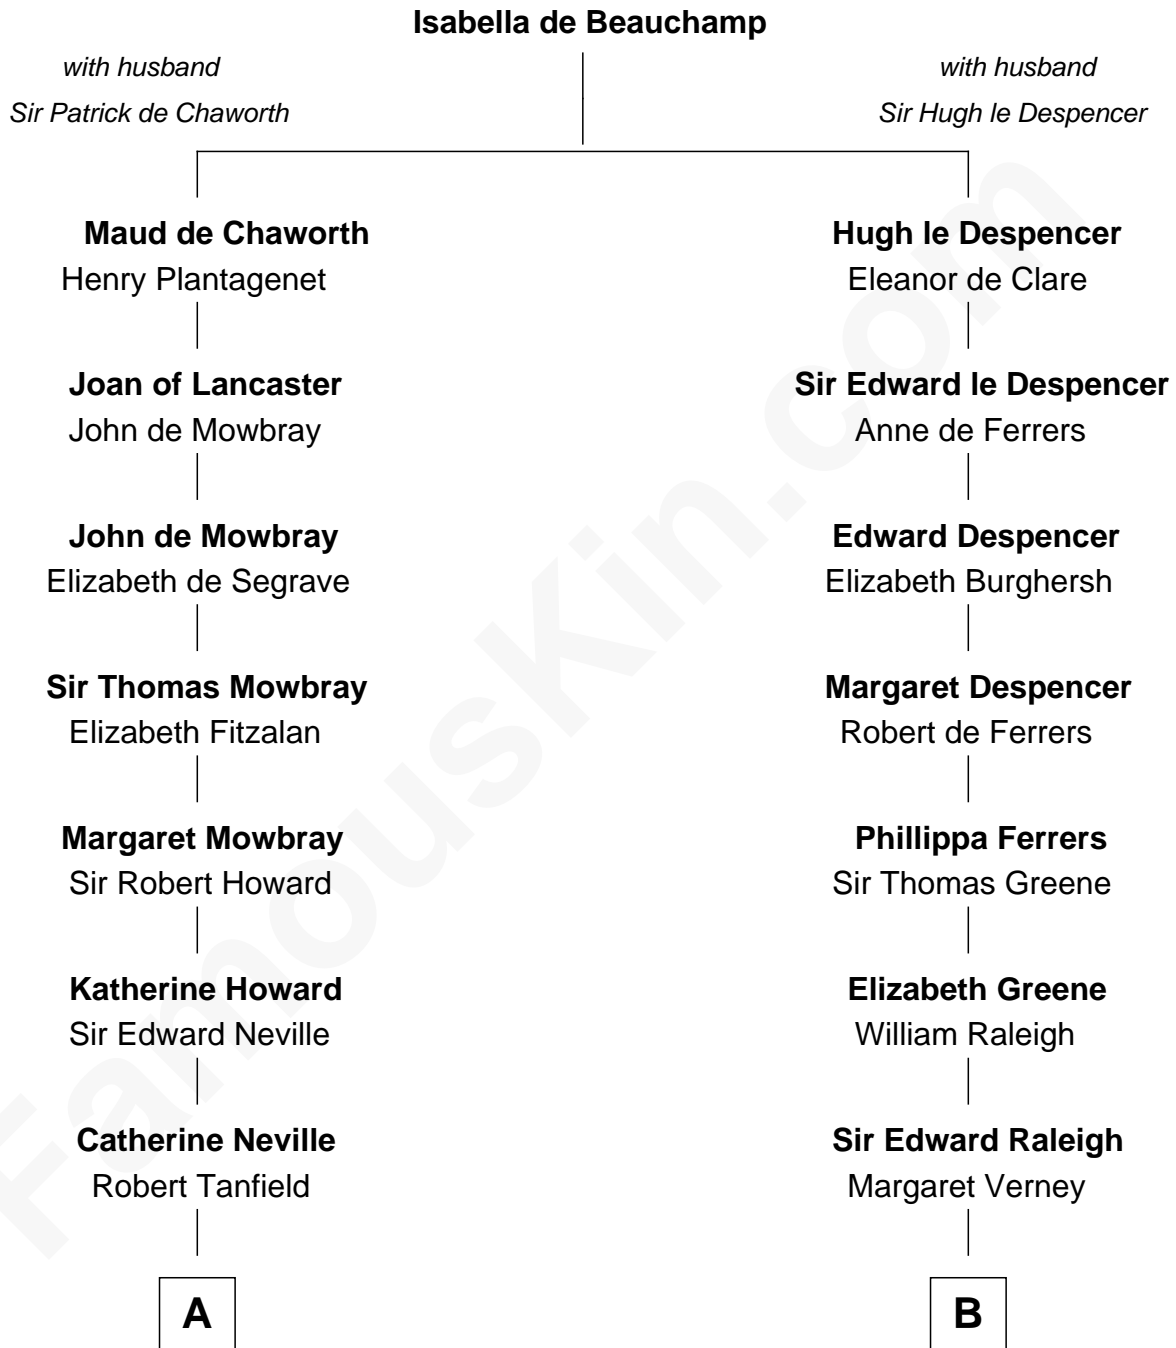

FamousKin.com

Relationship Chart of

Thomas Jefferson

3rd U.S. President and Signer of the Declaration of Independence

16th cousin 5 times removed of

Willis Carrier

Inventor of Air Conditioning

C

—
Dr. Harris Otis

Sarah Rogers

—
Lydia Otis

Thomas Button

—
Ann Elizabeth Button

David Joy Haviland

—
Elizabeth R. Haviland

Duane Williams Carrier