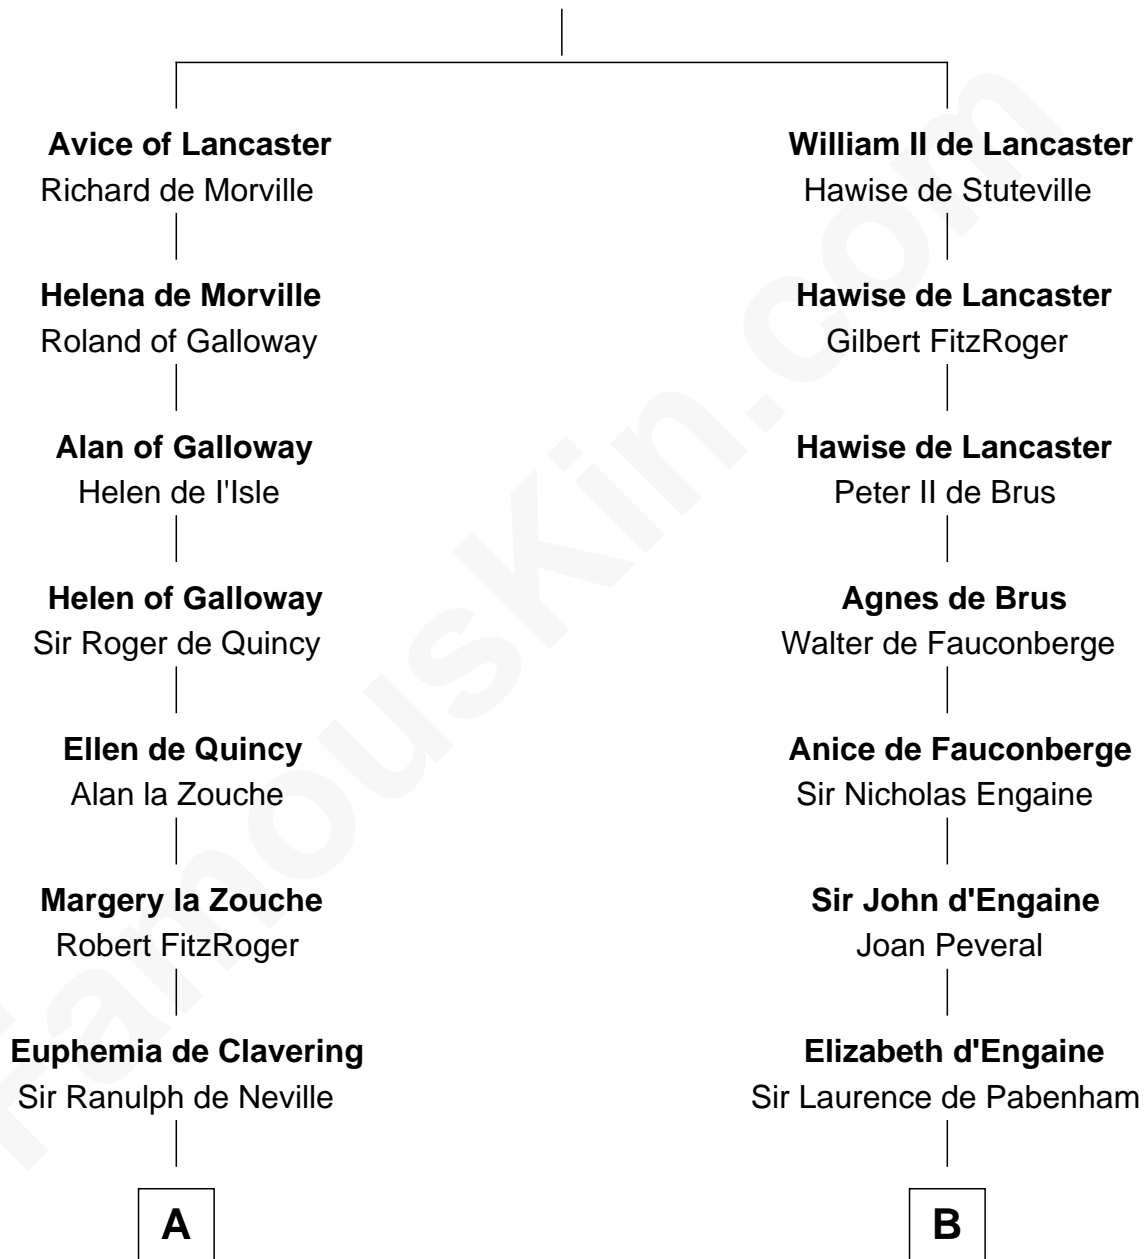

FamousKin.com
Relationship Chart of
Thomas Jefferson

3rd U.S. President and Signer of the Declaration of Independence

20th cousin 1 time removed of

Samuel Ward King

15th Governor of Rhode Island

William I de Lancaster
 Gundred de Warenne