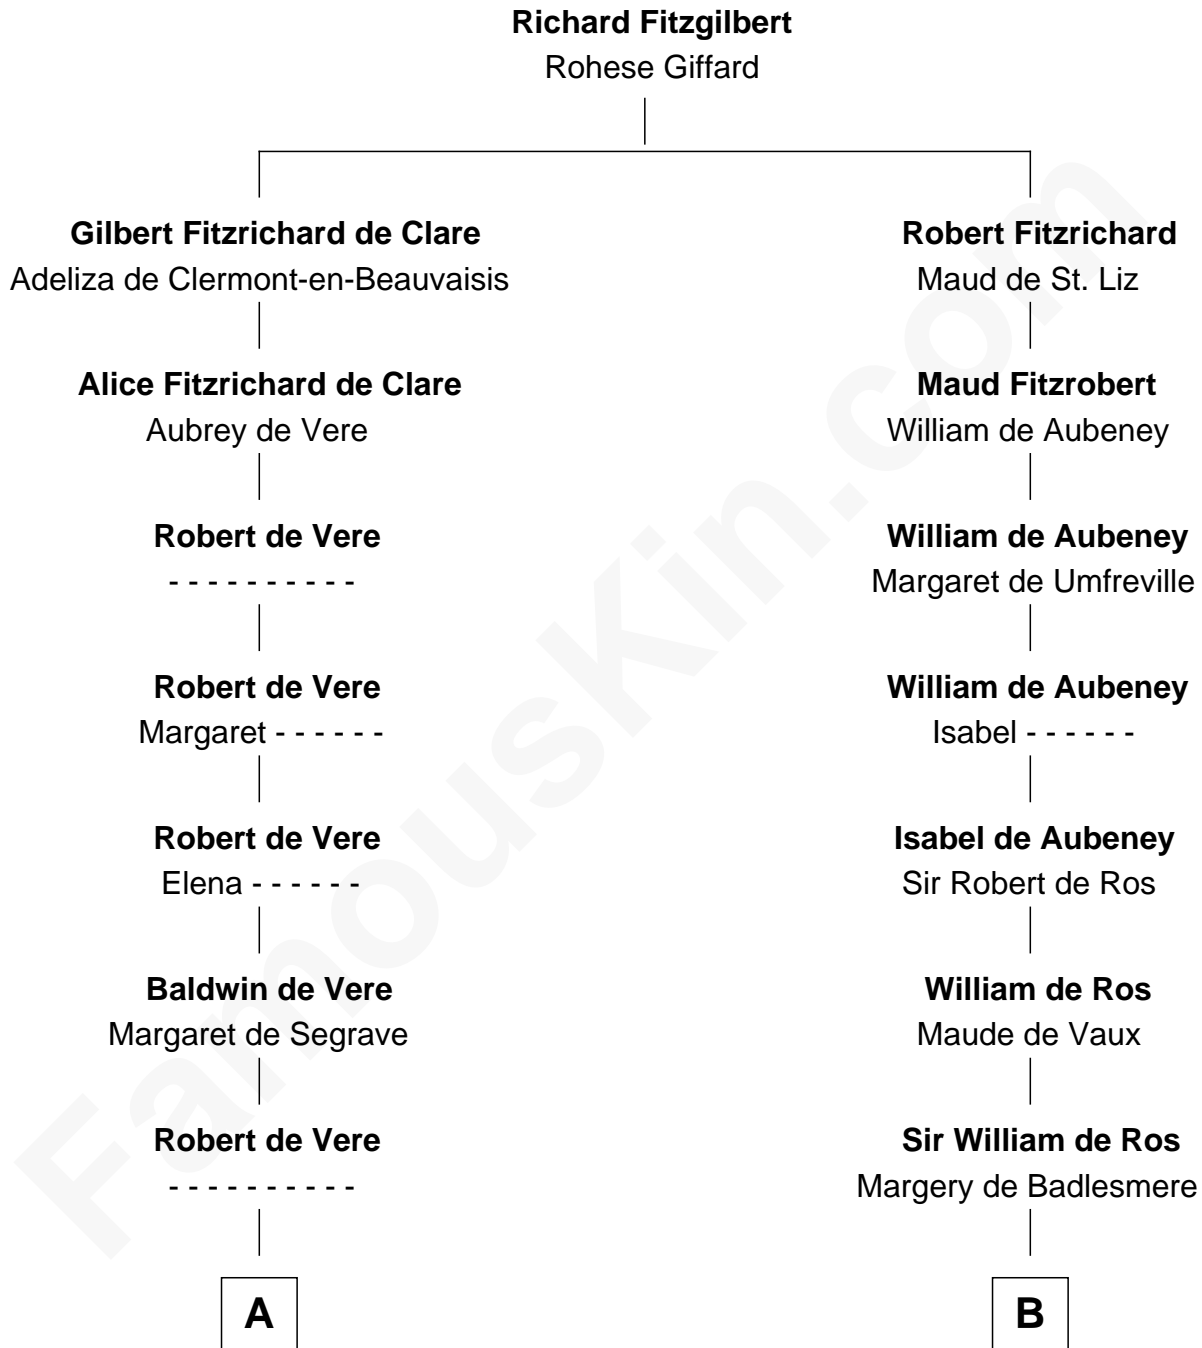

FamousKin.com

Relationship Chart of

Thomas Jefferson

3rd U.S. President and Signer of the Declaration of Independence

20th cousin 1 time removed of

Francis Lightfoot Lee

Signer of the Declaration of Independence

C

Henry Isham
Katherine Banks

Mary Isham
Col. William Randolph

Isham Randolph
Jane Rogers

Jane Randolph
Peter Jefferson

Thomas Jefferson
3rd U.S. President

D

Benjamin Harrison
Hannah Churchill