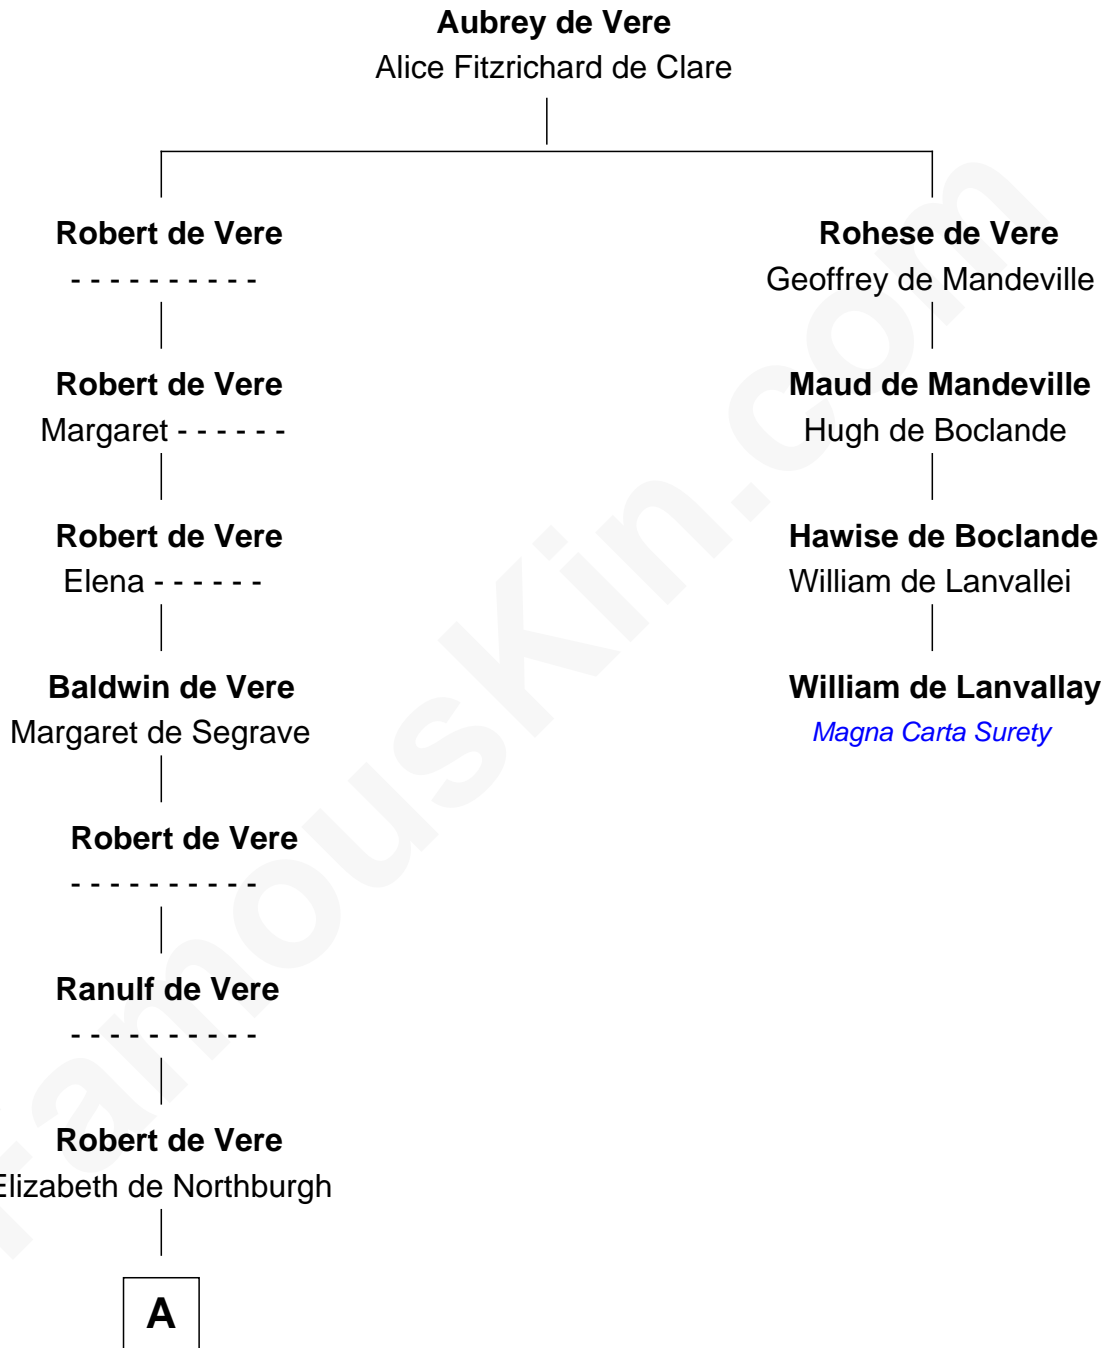

FamousKin.com

Relationship Chart of

Thomas Jefferson

3rd U.S. President and Signer of the Declaration of Independence

3rd cousin 16 times removed of

William de Lanvallay
Magna Carta Surety

A

Robert de Vere

Anne Malsores

Baldwin Vere

Elena - - - - -

Richard Vere

Isabel Green

Elena Vere

Thomas Isham

Euseby Isham

Anne Pulton

Gregory Isham

Elizabeth Dale

Sir Euseby Isham

Anne Borlase

William Isham

Mary Brett

Henry Isham