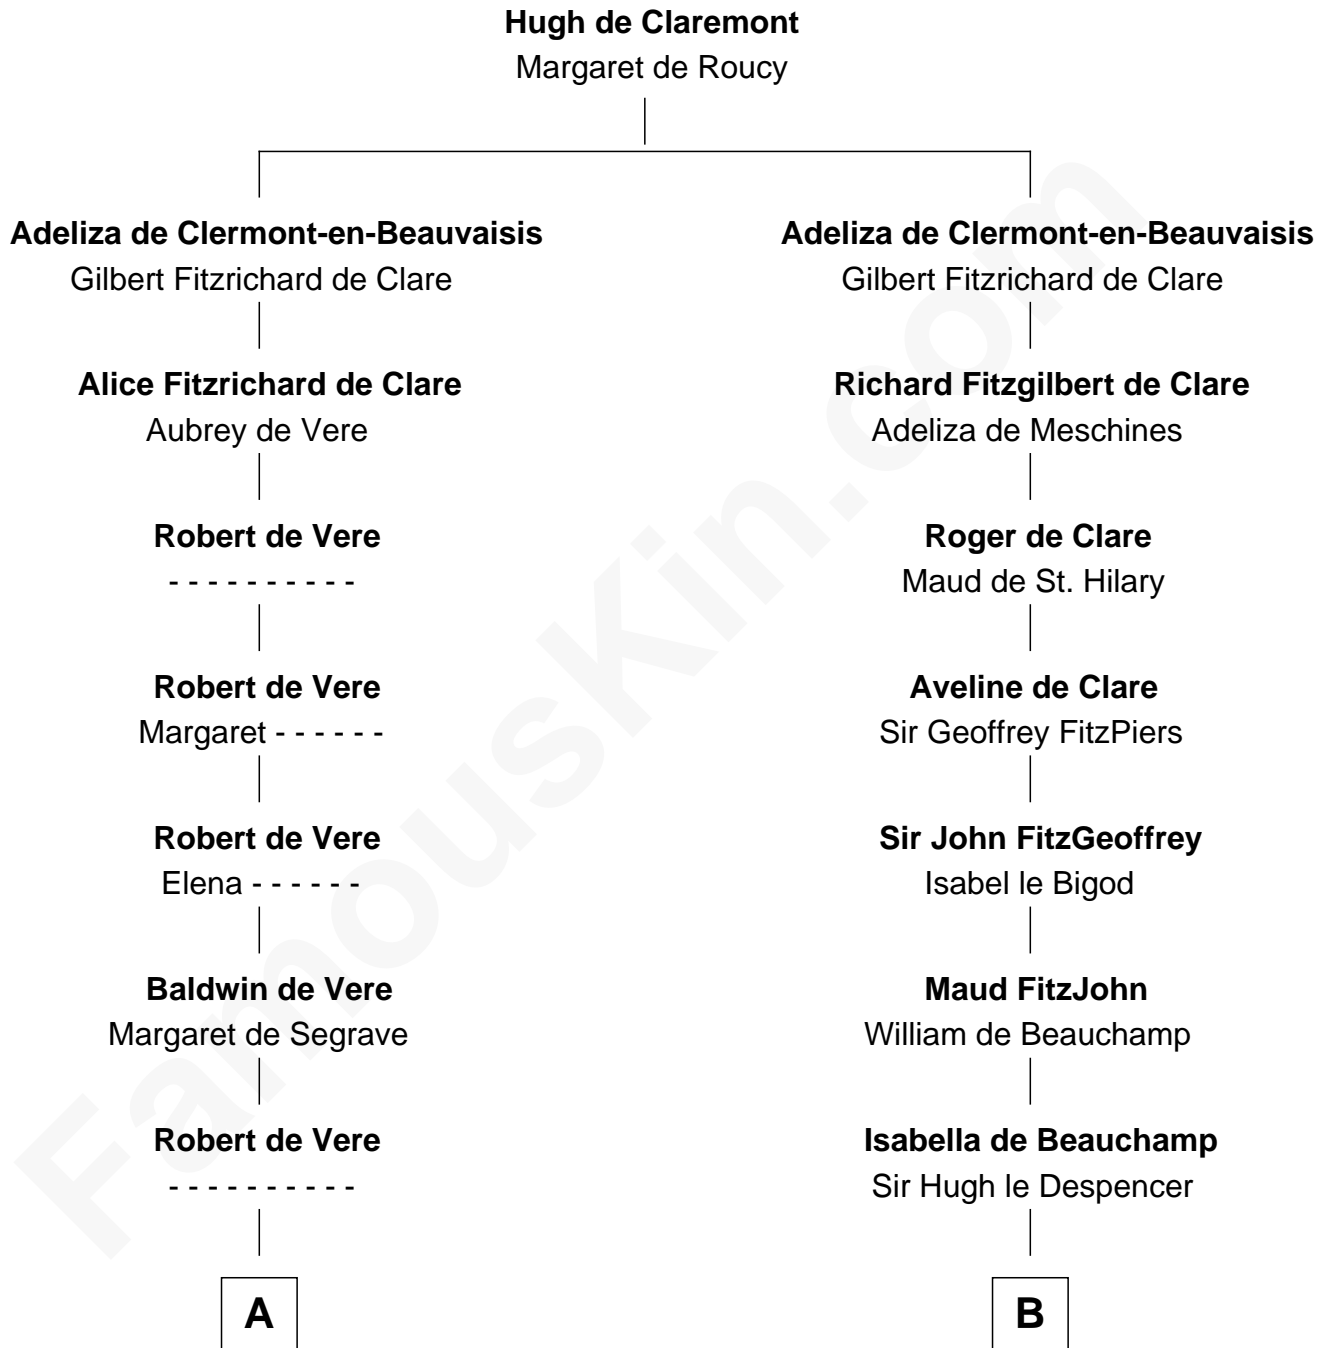

FamousKin.com

Relationship Chart of

Thomas Jefferson

3rd U.S. President and Signer of the Declaration of Independence

15th cousin 6 times removed of

Jane Seymour

3rd Wife of King Henry VIII

C

Henry Isham
Katherine Banks

Mary Isham
Col. William Randolph

Isham Randolph
Jane Rogers

Jane Randolph
Peter Jefferson

Thomas Jefferson
3rd U.S. President

FamousKin.com