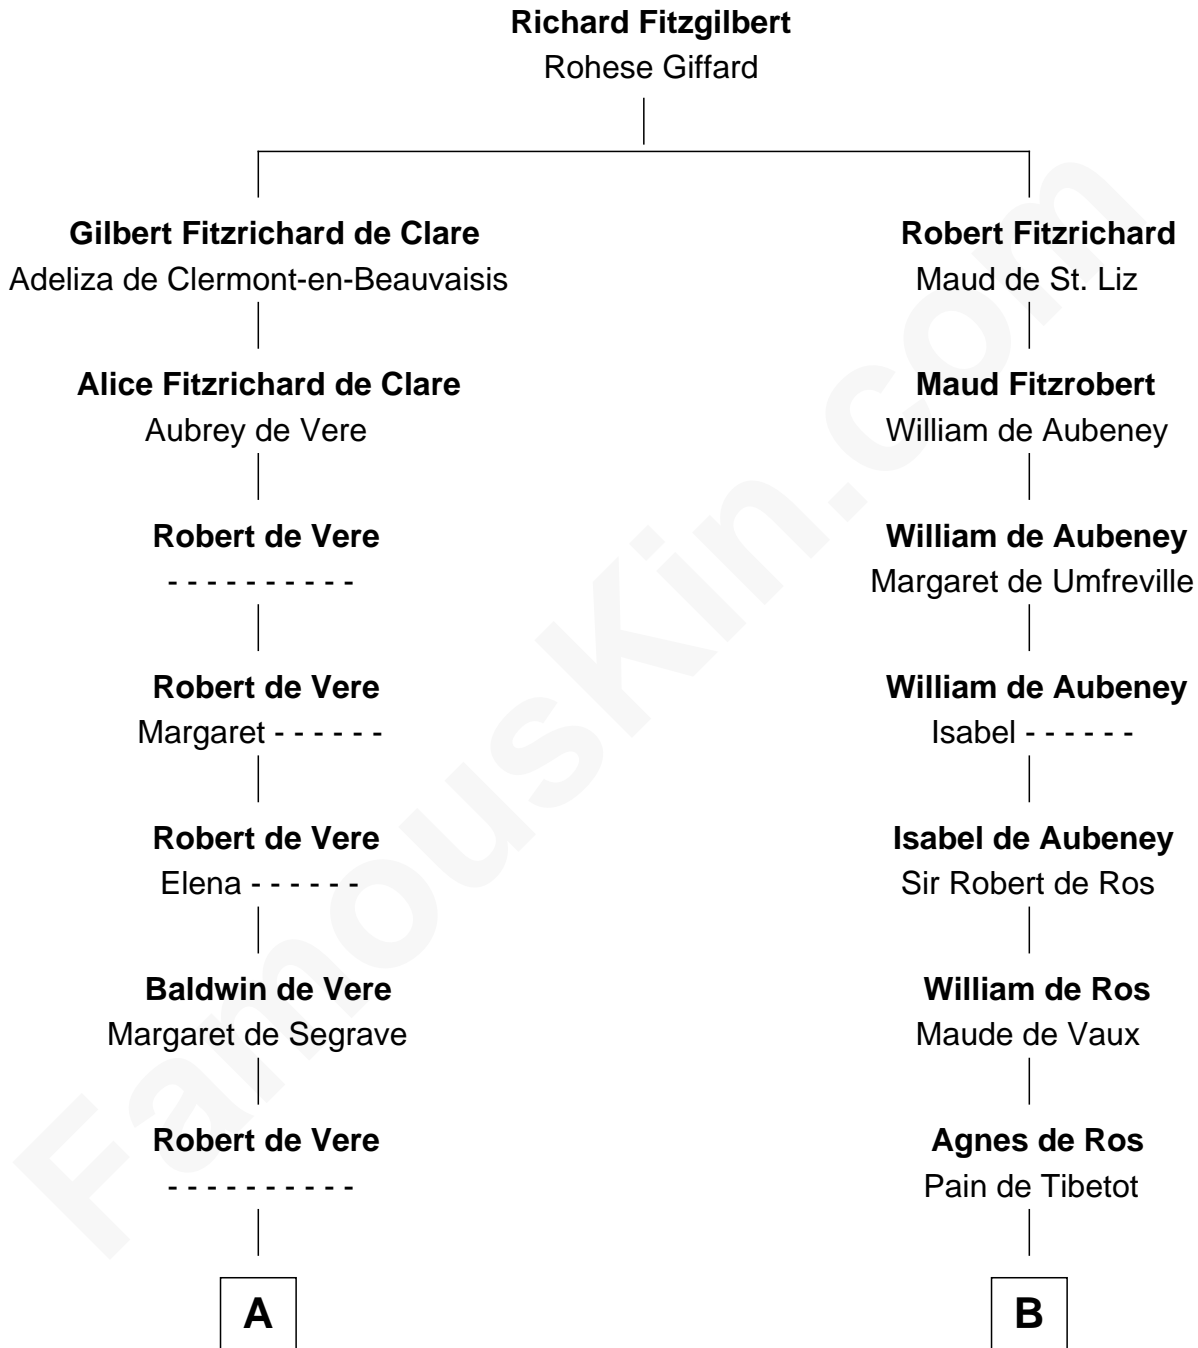

FamousKin.com

Relationship Chart of

Thomas Jefferson

3rd U.S. President and Signer of the Declaration of Independence

14th cousin 7 times removed of

Jane Seymour

3rd Wife of King Henry VIII

C

Henry Isham
Katherine Banks

Mary Isham
Col. William Randolph

Isham Randolph
Jane Rogers

Jane Randolph
Peter Jefferson

Thomas Jefferson
3rd U.S. President

FamousKin.com