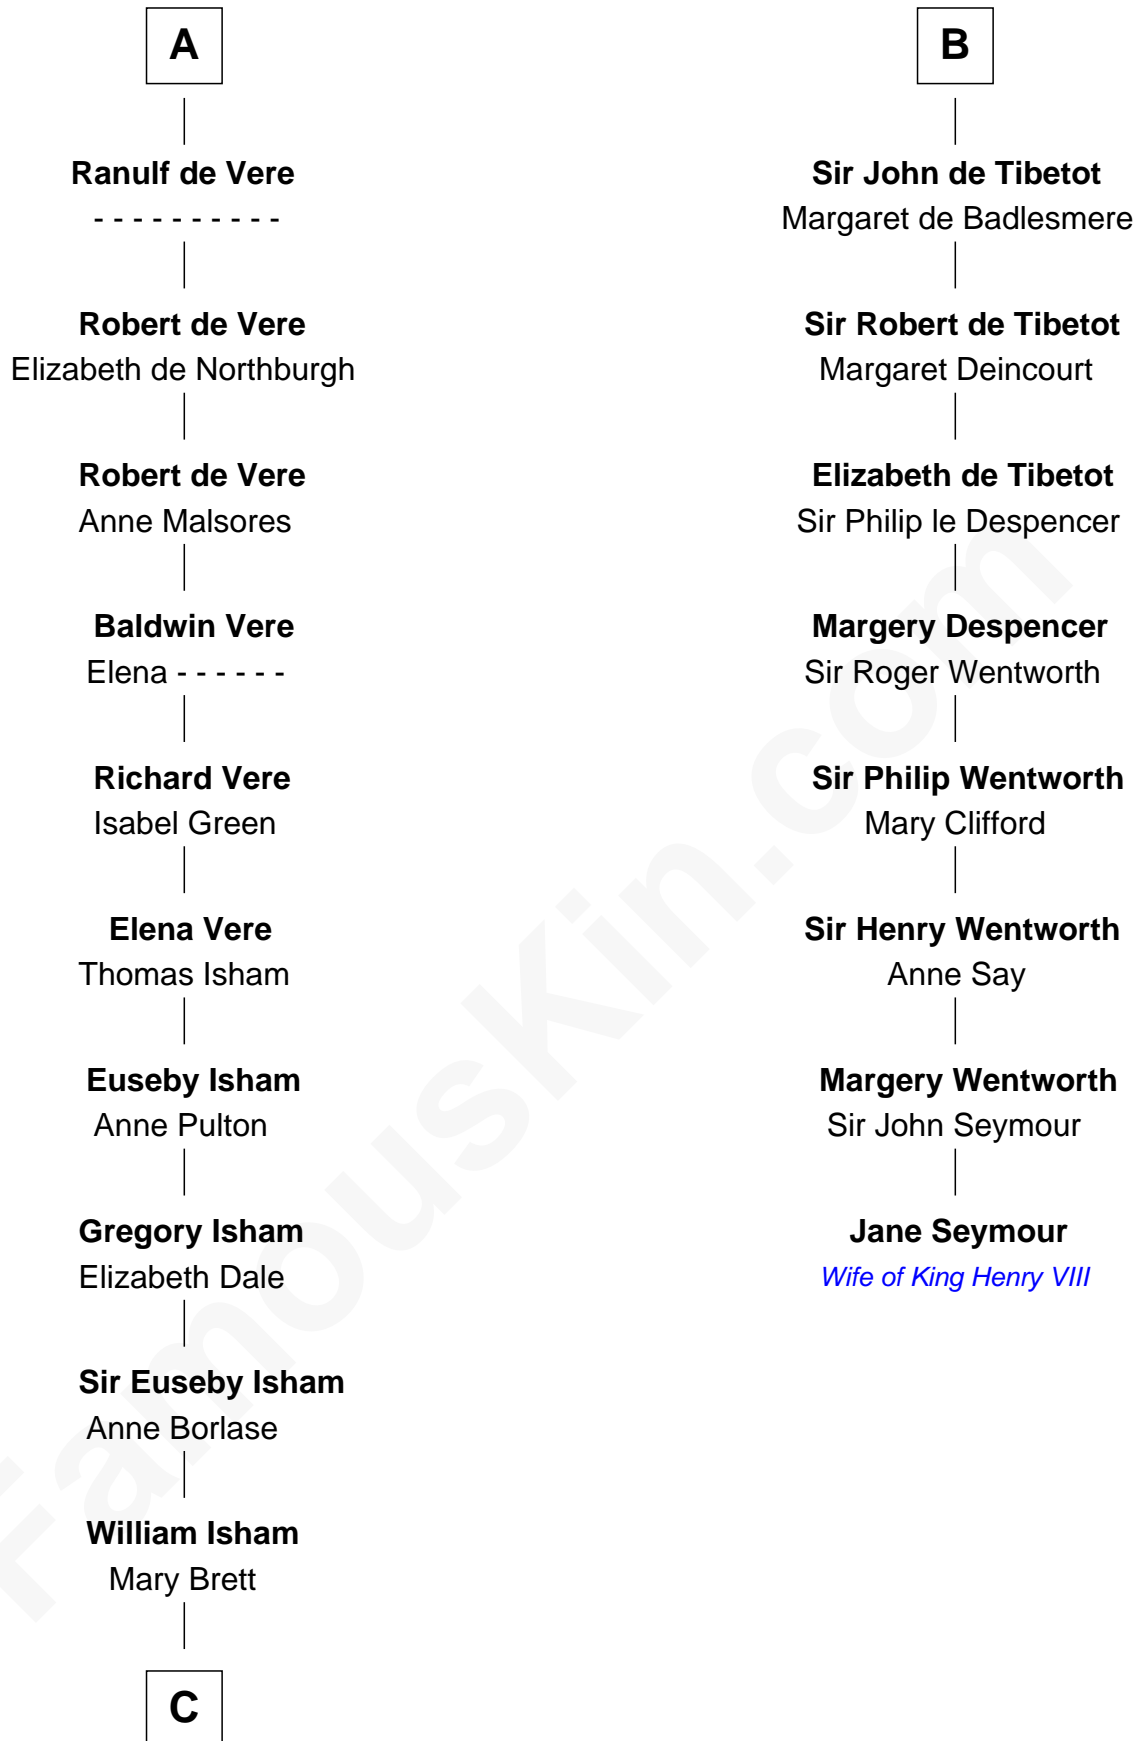

FamousKin.com

Relationship Chart of

Thomas Jefferson

3rd U.S. President and Signer of the Declaration of Independence

14th cousin 7 times removed of

Jane Seymour

3rd Wife of King Henry VIII

C

Henry Isham
Katherine Banks

Mary Isham
Col. William Randolph

Isham Randolph
Jane Rogers

Jane Randolph
Peter Jefferson

Thomas Jefferson
3rd U.S. President

FamousKin.com