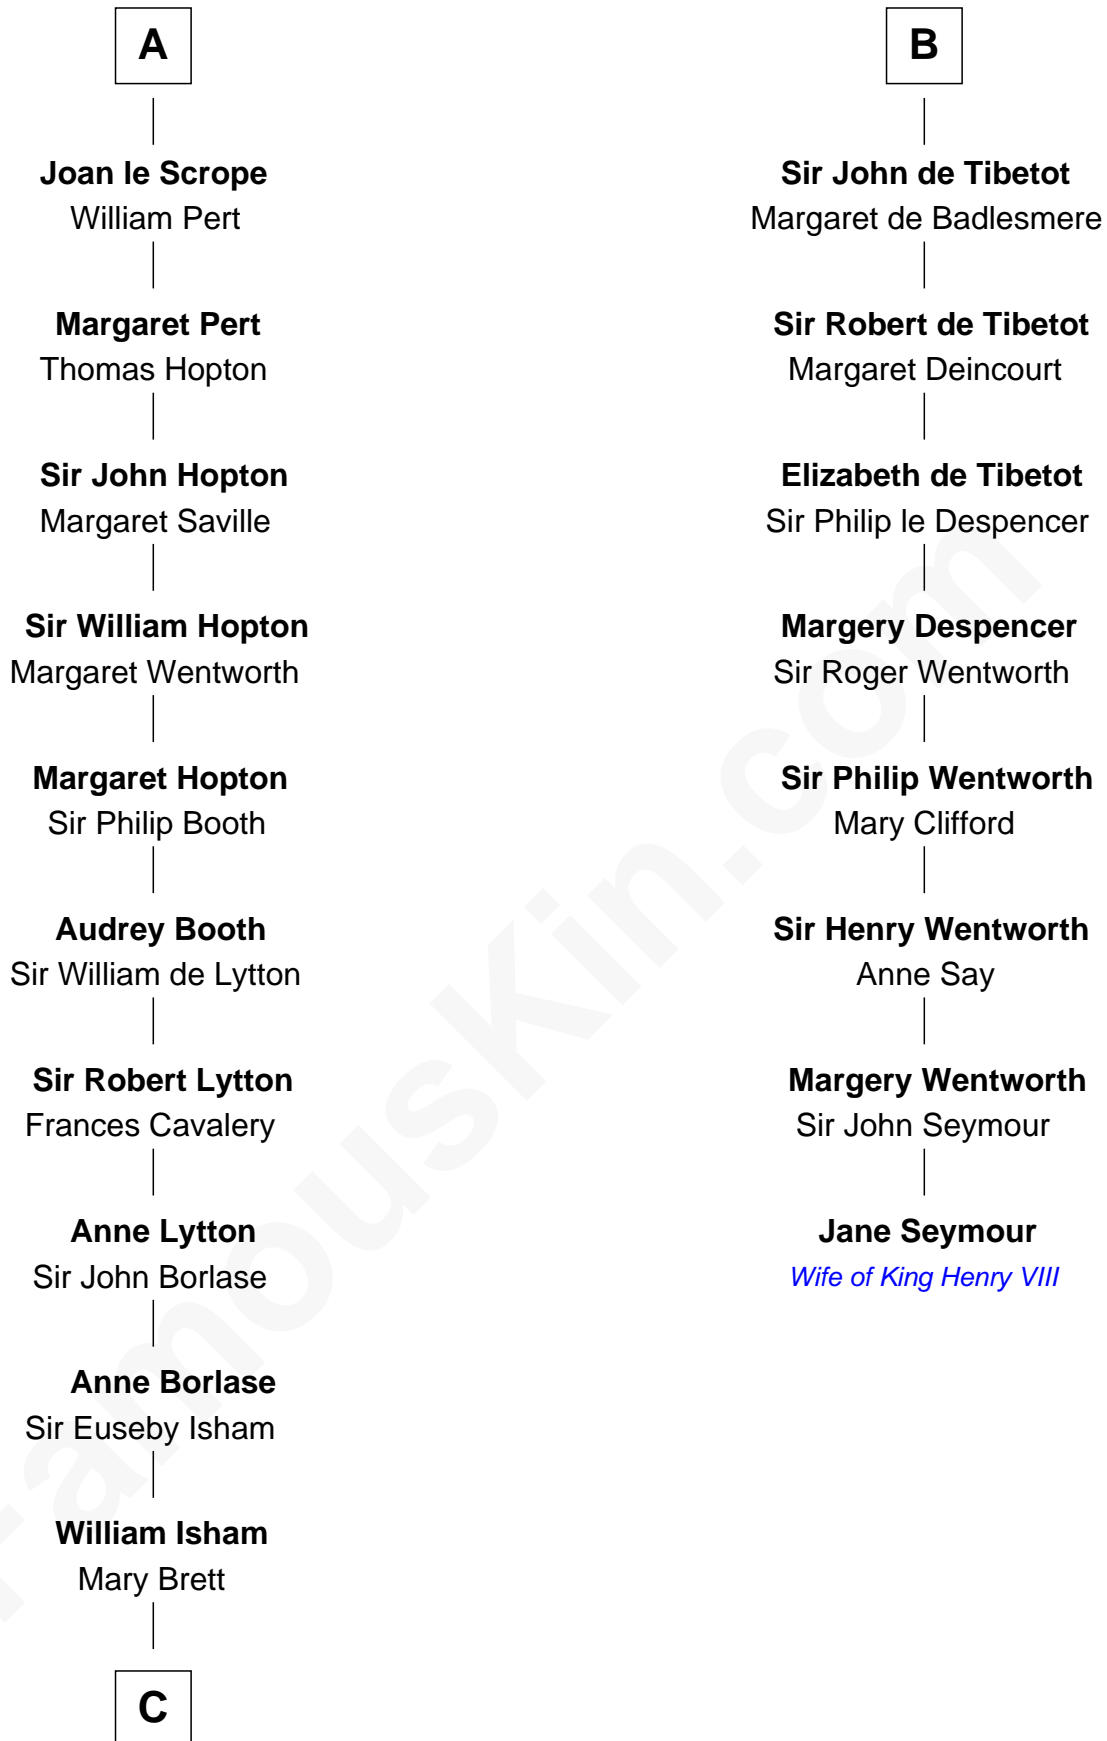

## Relationship Chart of

### Thomas Jefferson

3rd U.S. President and Signer of the Declaration of Independence

14th cousin 7 times removed of

### Jane Seymour

3rd Wife of King Henry VIII

**C**

Henry Isham  
Katherine Banks

Mary Isham  
Col. William Randolph

Isham Randolph  
Jane Rogers

Jane Randolph  
Peter Jefferson

Thomas Jefferson  
*3rd U.S. President*