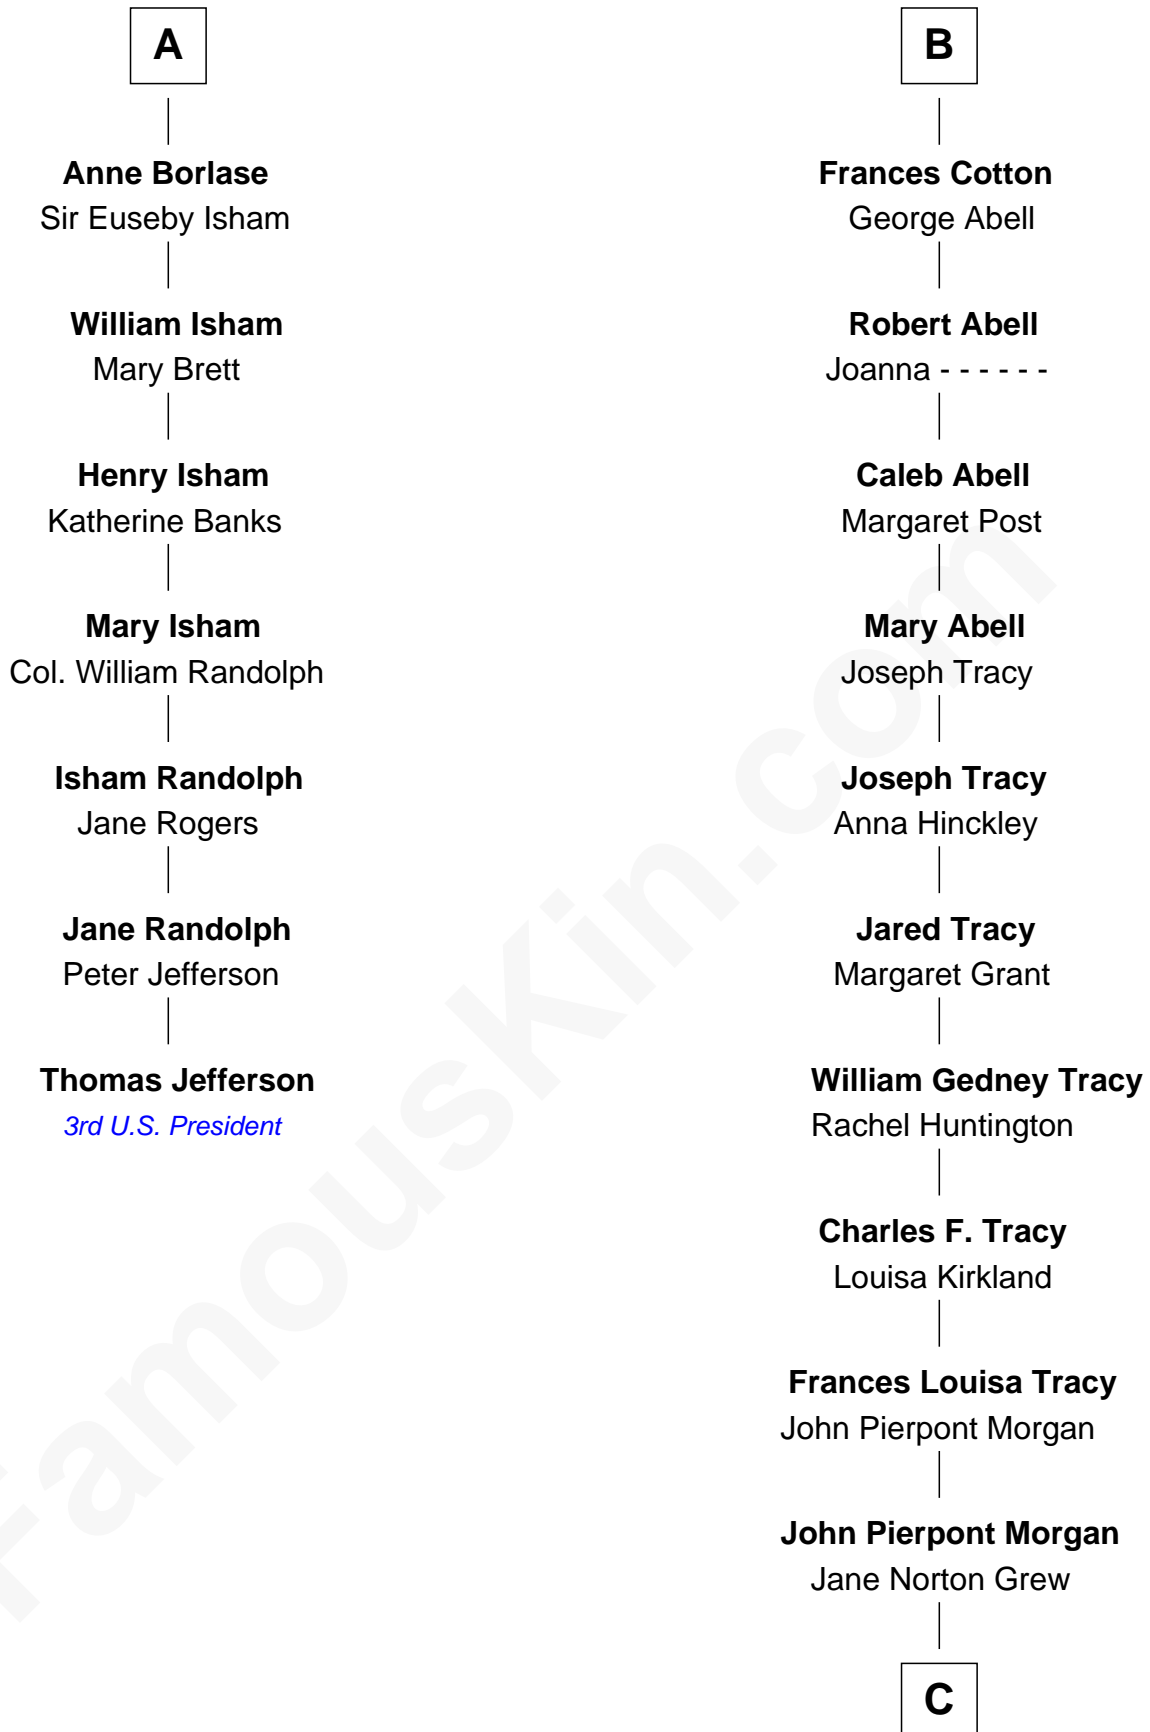

FamousKin.com

Relationship Chart of

Thomas Jefferson

3rd U.S. President and Signer of the Declaration of Independence

13th cousin 5 times removed of

John Adams Morgan

1952 Olympic Sailing Gold Medalist

Sir Philip le Despencer

Elizabeth - - - - -

Sir Philip le Despencer

Elizabeth de Tibetot

Margery Despencer

Sir Roger Wentworth

Margaret Wentworth

Sir William Hopton

Margaret Hopton

Alice le Despenser

Sir John Sutton

Sir John Sutton

Constance Blount

Sir John Sutton

Elizabeth Berkeley

Jane Sutton

Thomas Mainwaring

Cecily Mainwaring

John Cotton

Sir George Cotton

Mary Onley

Richard Cotton

Mary Mainwaring

B

C