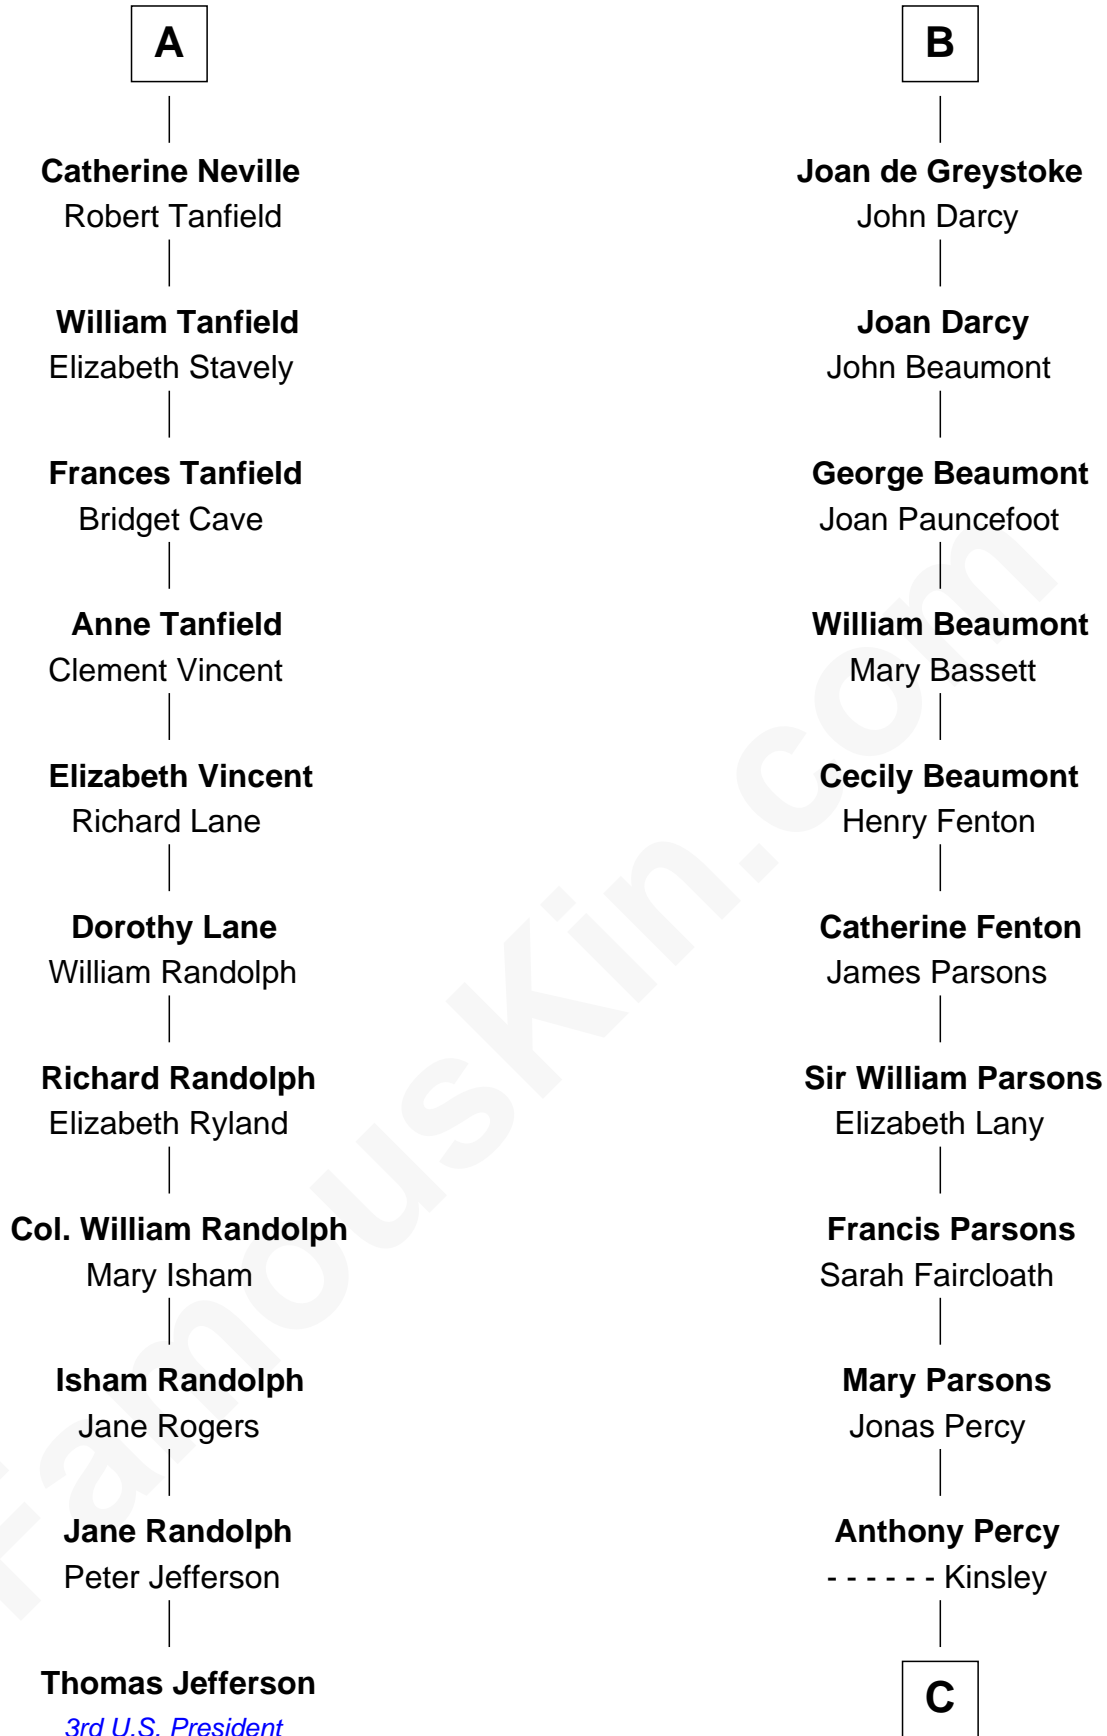

FamousKin.com

Relationship Chart of

Thomas Jefferson

3rd U.S. President and Signer of the Declaration of Independence

17th cousin 4 times removed of

Sir Arthur Conan Doyle
 Author, "Sherlock Holmes"

C

—
Mary Percy