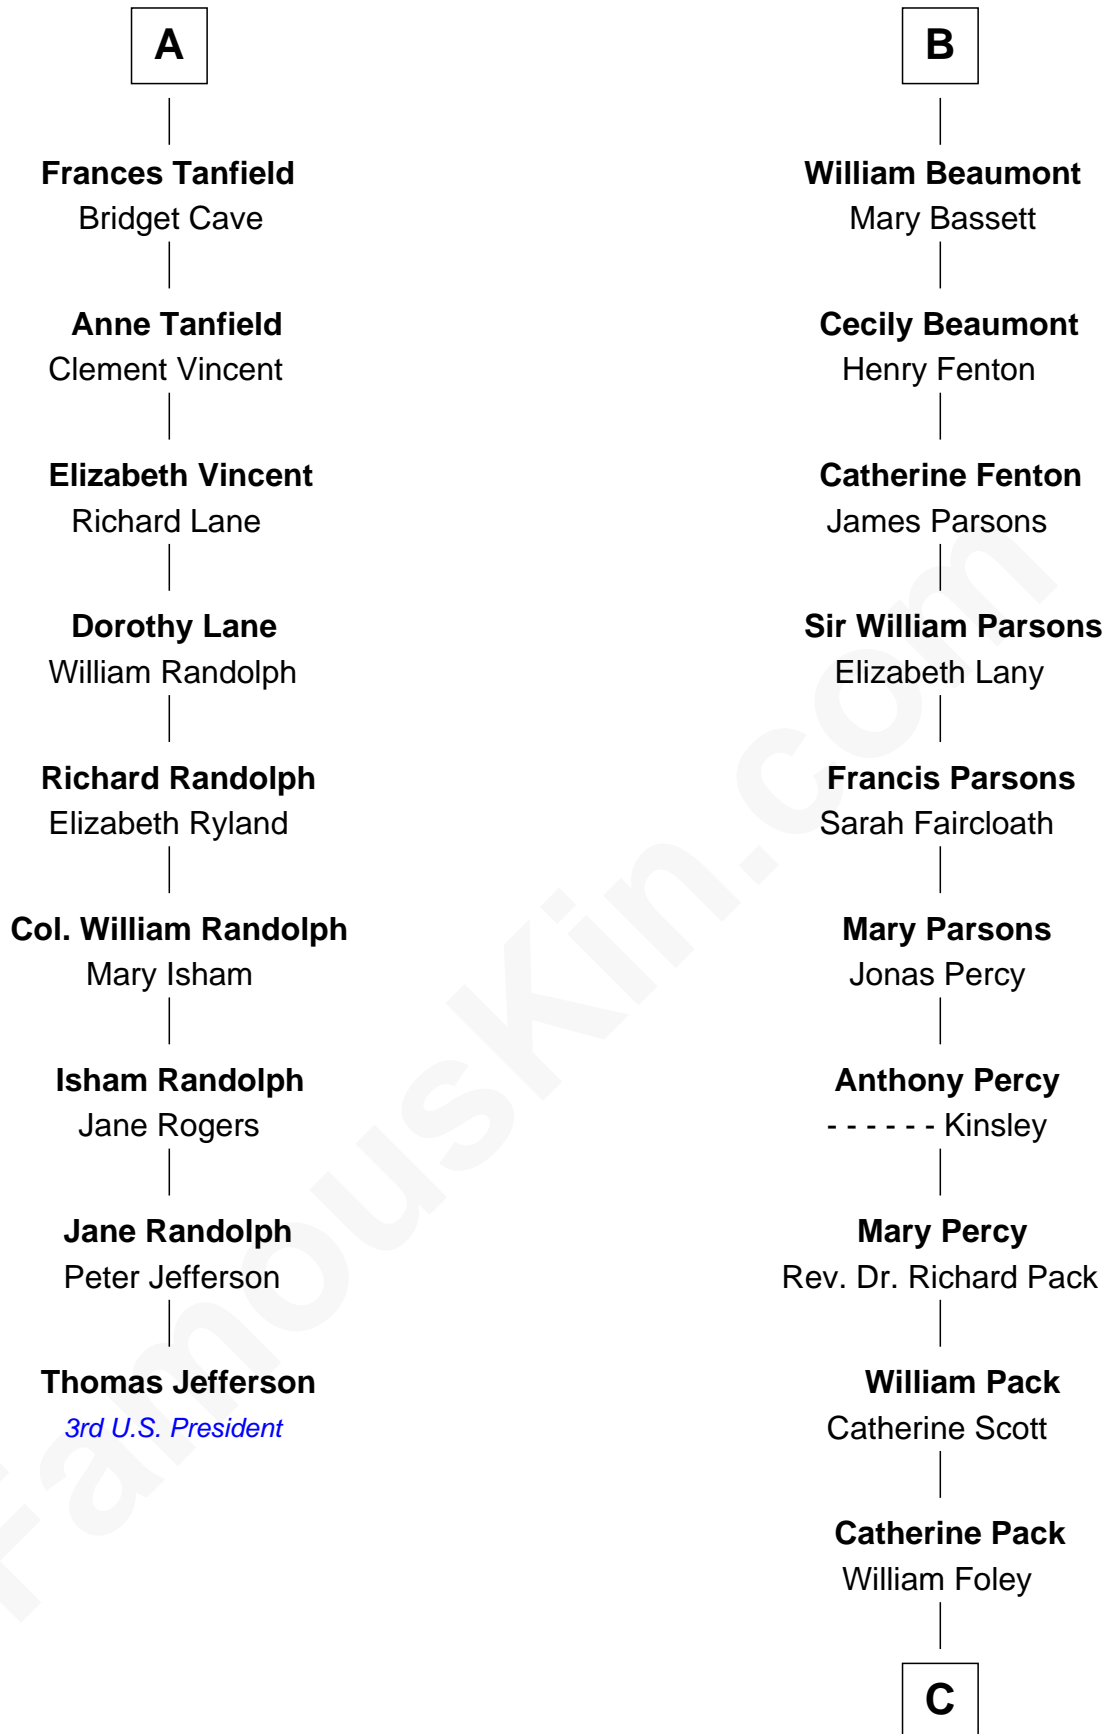

### Thomas Jefferson

3rd U.S. President and Signer of the Declaration of Independence

15th cousin 3 times removed of

**Sir Arthur Conan Doyle**  
 Author, "Sherlock Holmes"

**Humphrey de Bohun**  
 Elizabeth Plantagenet

**Sir William de Bohun**  
 Elizabeth de Badlesmere

**Elizabeth de Bohun**  
 Sir Richard Fitzalan

**Elizabeth Fitzalan**  
 Sir Thomas Mowbray

**Margaret Mowbray**  
 Sir Robert Howard

**Katherine Howard**  
 Sir Edward Neville

**Catherine Neville**  
 Robert Tanfield

**William Tanfield**  
 Elizabeth Stavely

**A**

**Eleanor de Bohun**  
 Sir James le Boteler

**Pernel le Boteler**  
 Sir Gilbert Talbot

**Elizabeth Talbot**  
 Sir Henry de Grey

**Margaret de Grey**  
 Sir John Darcy

**John Darcy**  
 Joan de Greystoke

**Joan Darcy**  
 John Beaumont

**George Beaumont**  
 Joan Pauncefoot

**B**

C

Mary Josephine Elizabeth Foley

Charles Altamont Doyle