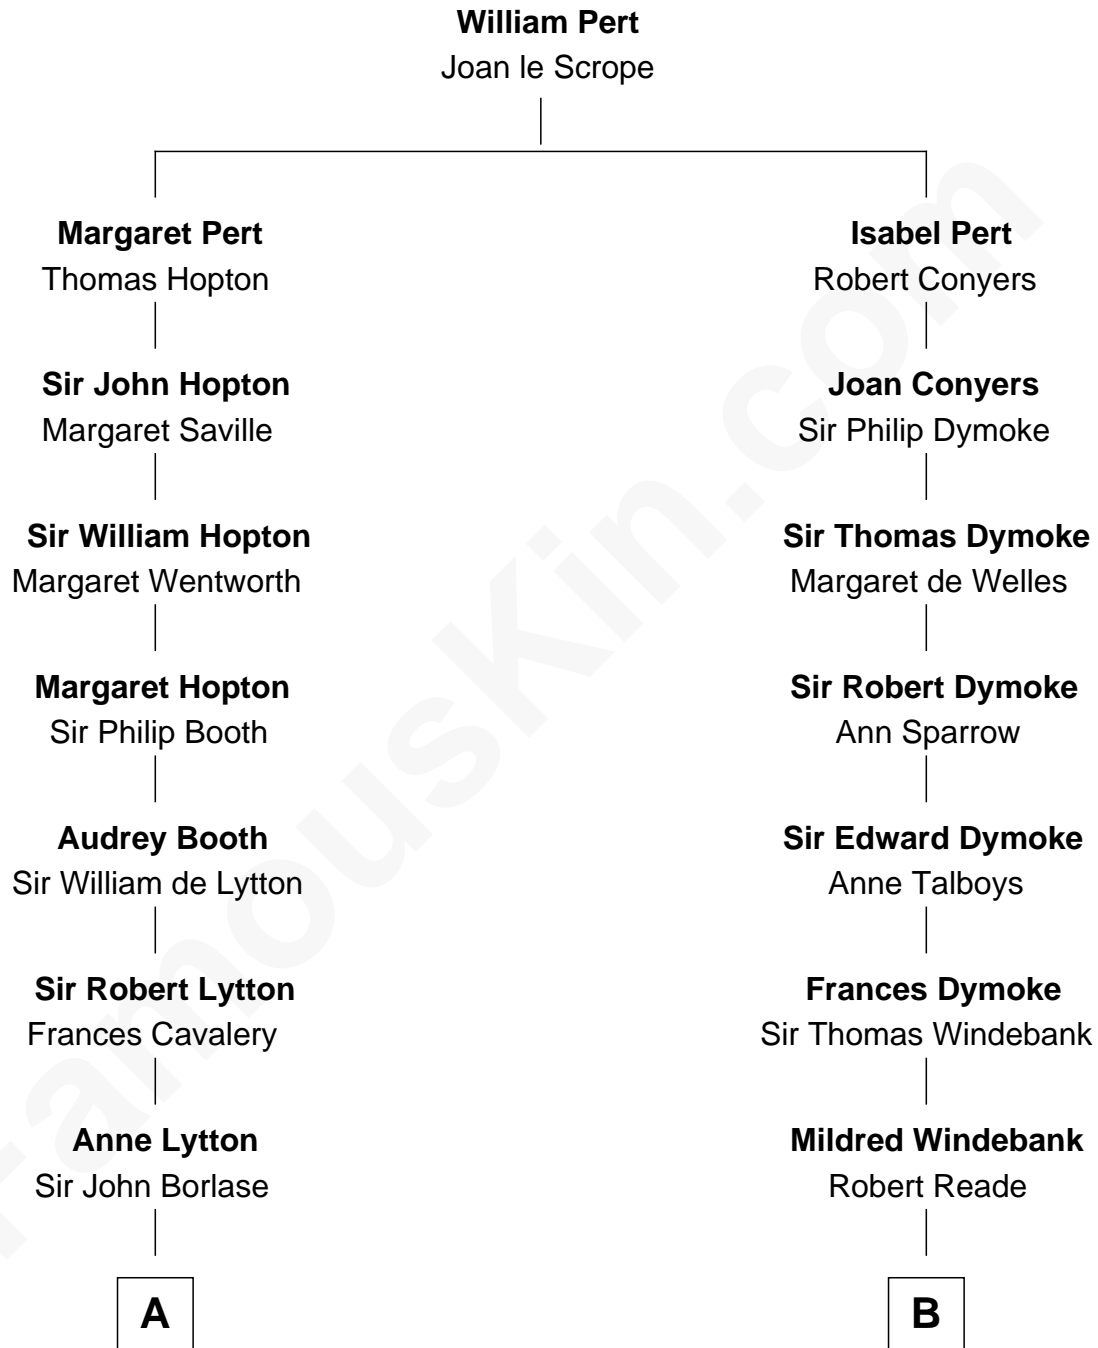

## Relationship Chart of

### Thomas Jefferson

3rd U.S. President and Signer of the Declaration of Independence

13th cousin 5 times removed of

### Queen Elizabeth II

Queen of the United Kingdom

C

**Elizabeth Bowes-Lyon**  
George VI, King of the United Kingdom

**Queen Elizabeth II**  
*Queen of the United Kingdom*

FamousKin.com