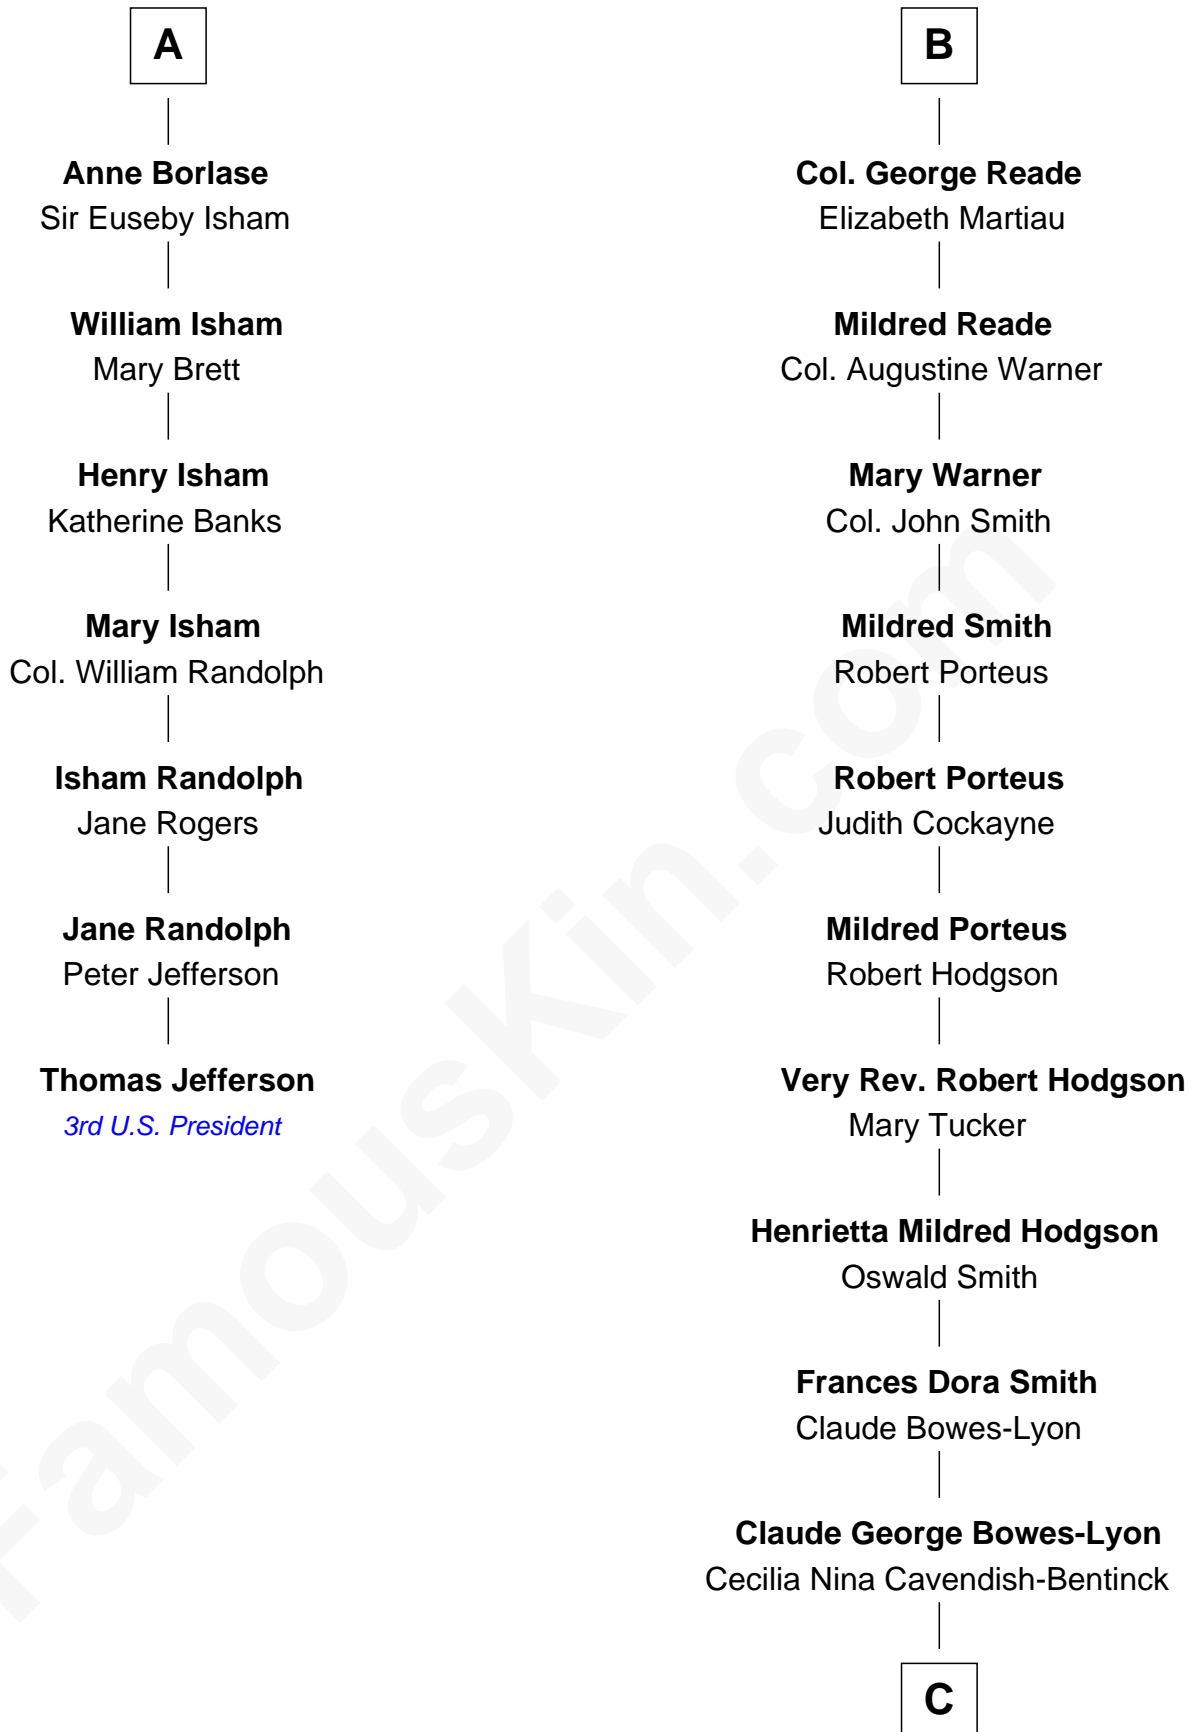

## Relationship Chart of

### Thomas Jefferson

3rd U.S. President and Signer of the Declaration of Independence

13th cousin 5 times removed of

### Queen Elizabeth II

Queen of the United Kingdom

C

**Elizabeth Bowes-Lyon**  
George VI, King of the United Kingdom

**Queen Elizabeth II**  
*Queen of the United Kingdom*

FamousKin.com