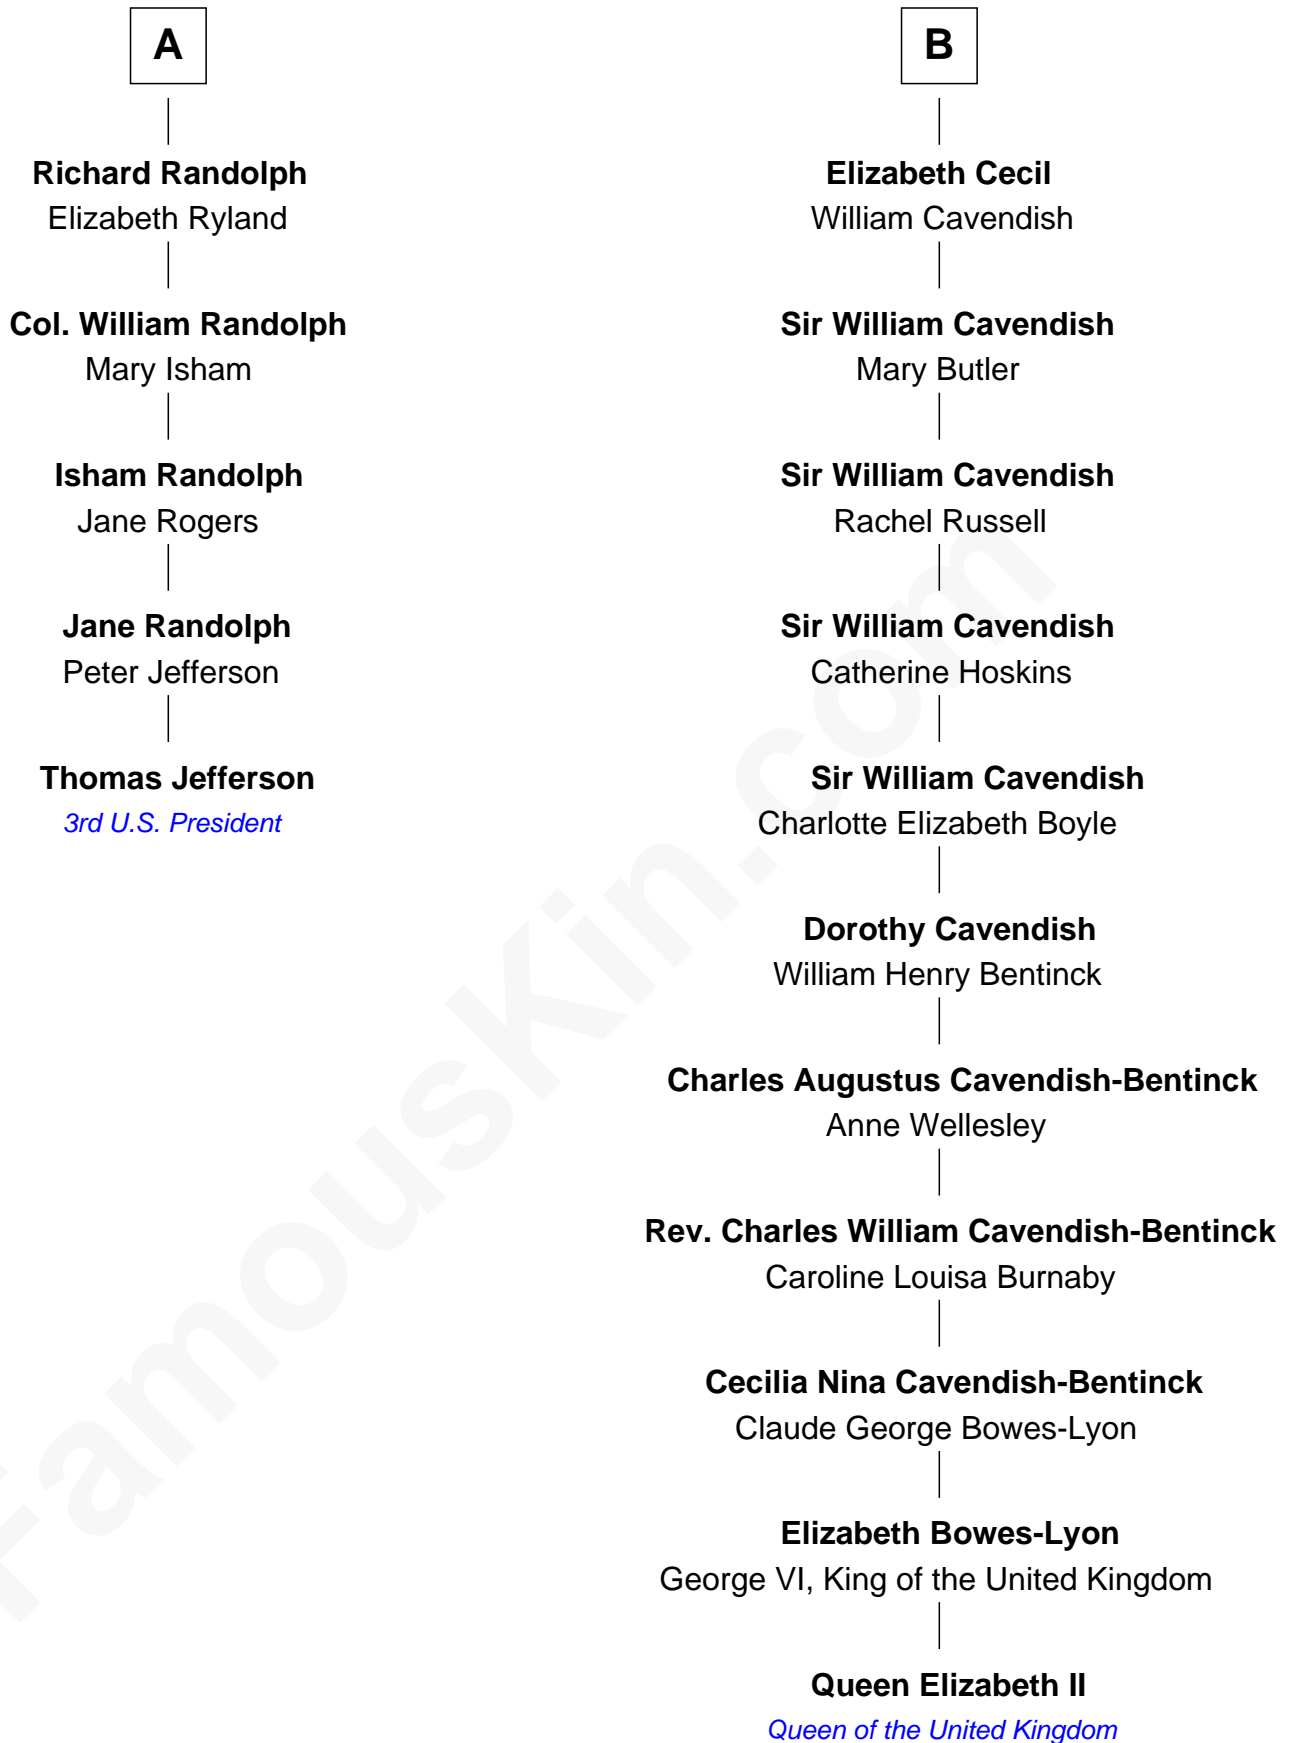

FamousKin.com

Relationship Chart of

Thomas Jefferson

3rd U.S. President and Signer of the Declaration of Independence

11th cousin 6 times removed of

Queen Elizabeth II

Queen of the United Kingdom

Sir Robert Howard

Margaret Mowbray

Katherine Howard

Sir Edward Neville

Catherine Neville

Robert Tanfield

William Tanfield

Elizabeth Stavelly

Frances Tanfield

Sir Henry Knyvet

Elizabeth Stumpe

Catherine Knyvet

Thomas Howard

Catherine Howard

Sir William Cecil

B

Elizabeth II photo by [Eric Draper](#)