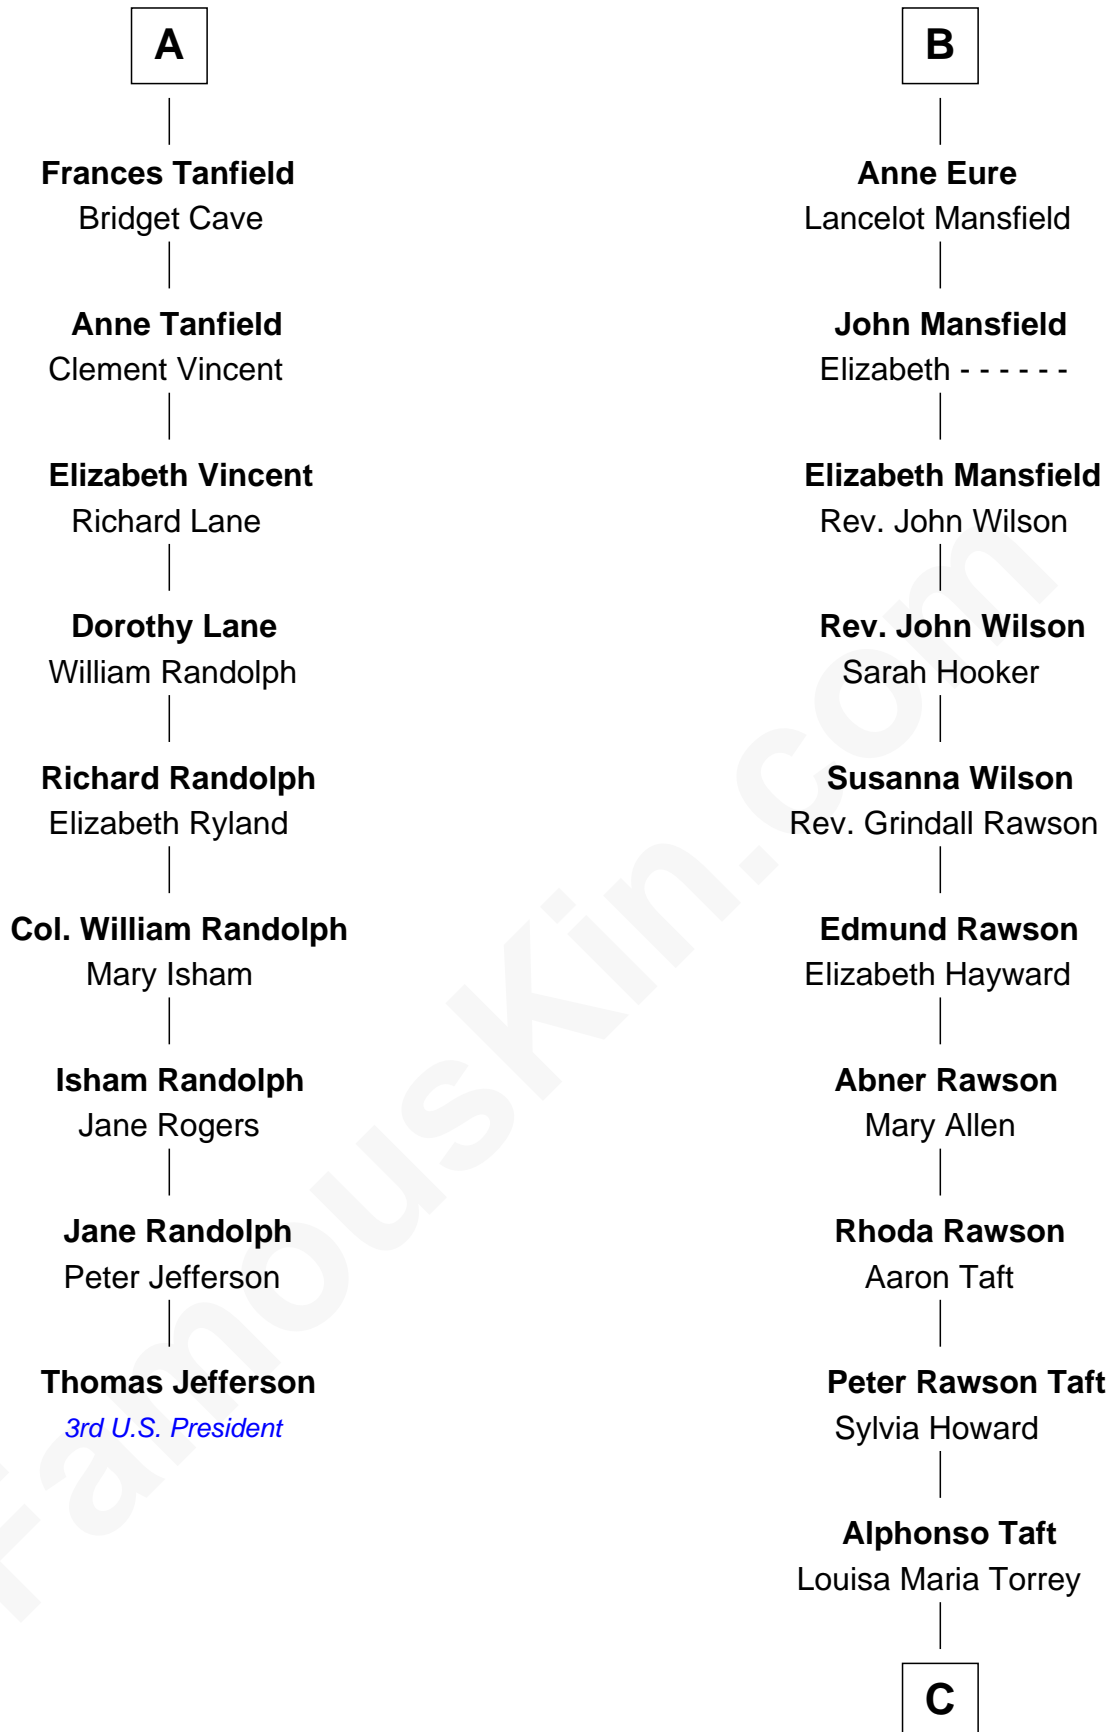

## Relationship Chart of

### Thomas Jefferson

3rd U.S. President and Signer of the Declaration of Independence

15th cousin 5 times removed of

**Bob Taft**

67th Governor of Ohio

**Edmund Fitzalan**

Alice de Warenne

**C**

—  
**William Howard Taft**

Helen Louise Herron

—  
**Robert Alphonso Taft**

Martha Wheaton Bowers

—  
**Robert Alphonso Taft**

Blanca Duncan Noël

—  
**Bob Taft**

*67th Governor of Ohio*