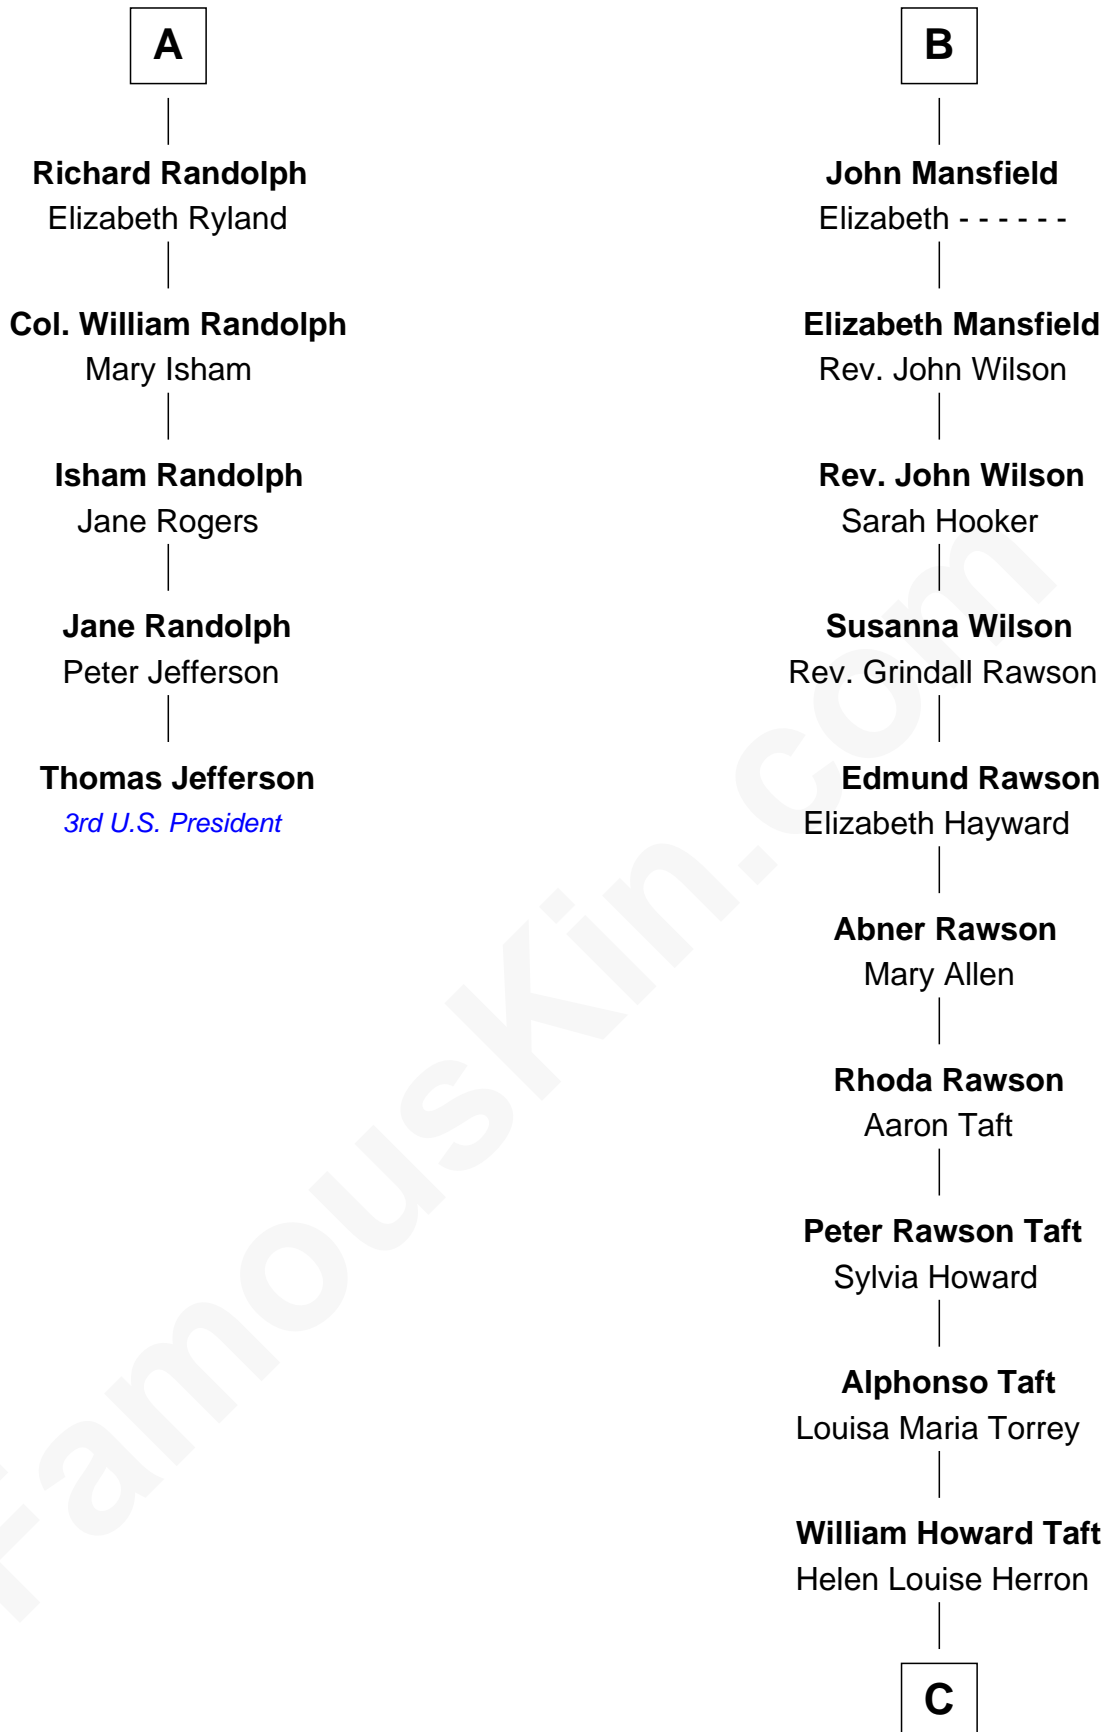

## Relationship Chart of

### Thomas Jefferson

3rd U.S. President and Signer of the Declaration of Independence

11th cousin 8 times removed of

### Bob Taft

67th Governor of Ohio

**C**

**Robert Alphonso Taft**  
Martha Wheaton Bowers

**Robert Alphonso Taft**  
Blanca Duncan Noël

**Bob Taft**  
*67th Governor of Ohio*

FamousKin.com