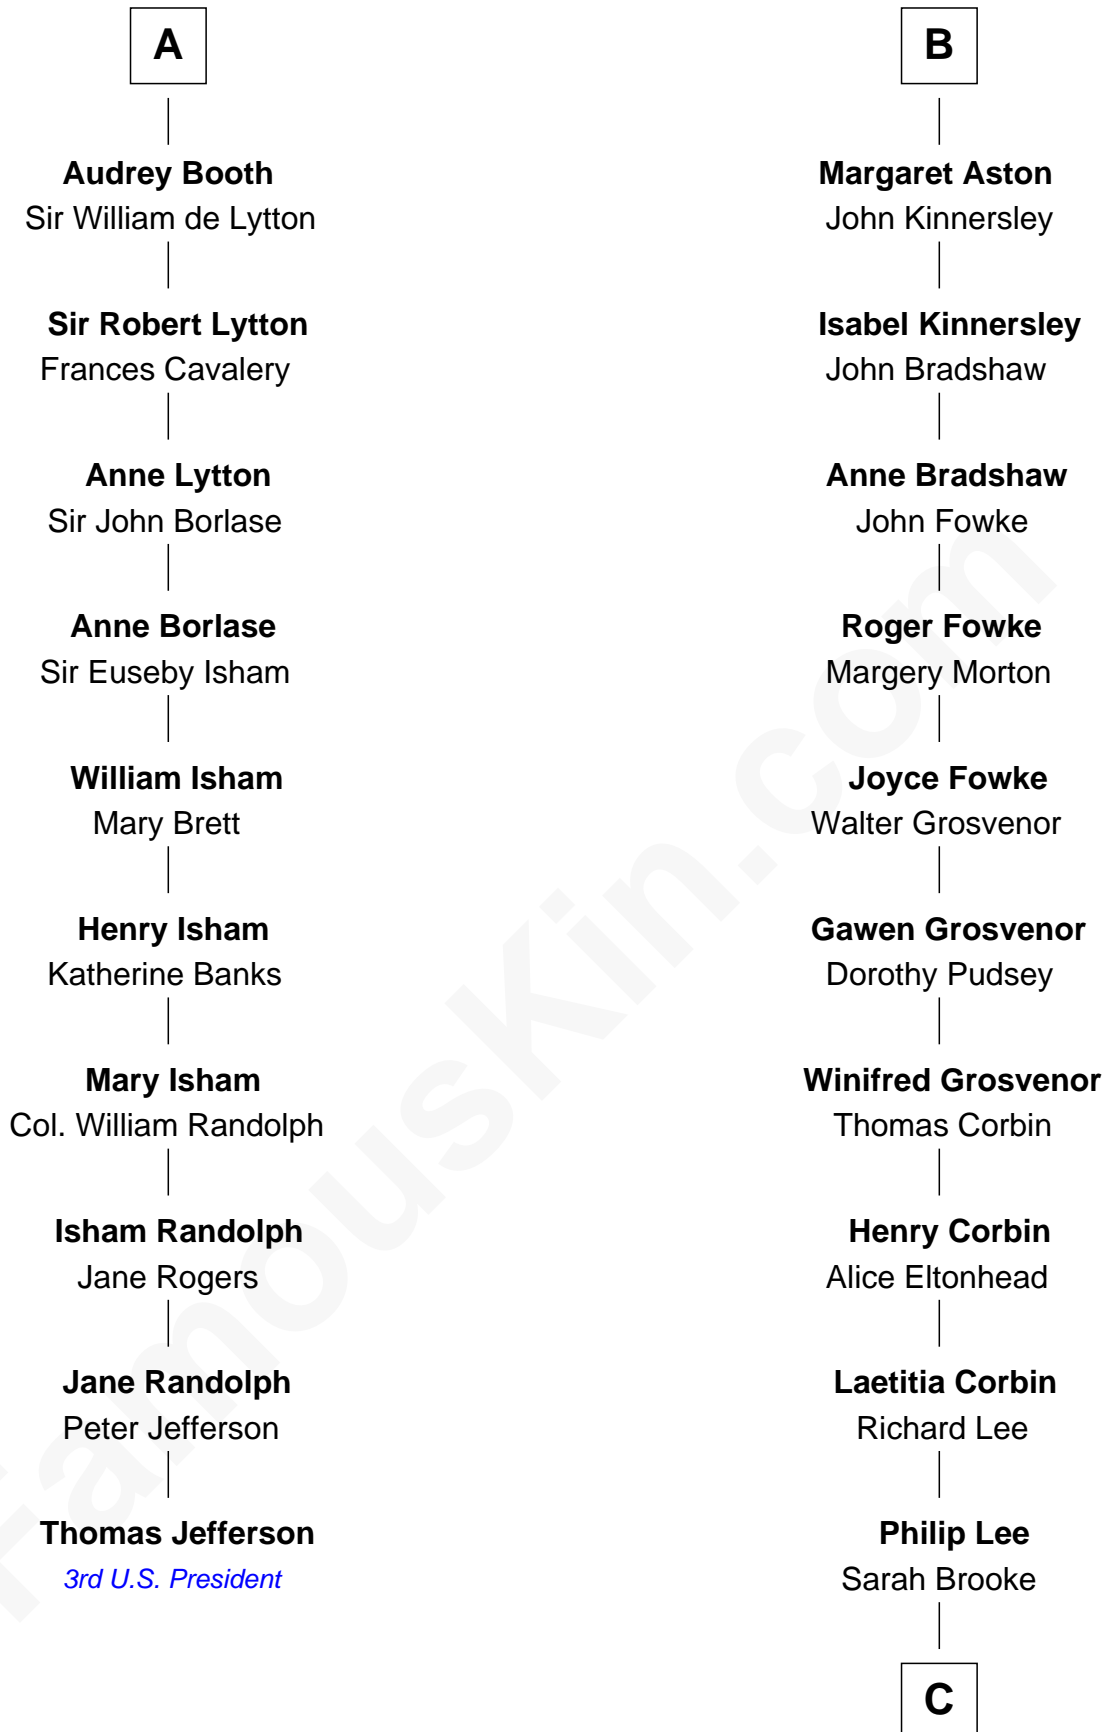

FamousKin.com

Relationship Chart of

Thomas Jefferson

3rd U.S. President and Signer of the Declaration of Independence

16th cousin 2 times removed of

Thomas Sim Lee

2nd and 7th Governor of Maryland

C

Thomas Lee
Christiana Sim

Thomas Sim Lee

2nd and 7th Governor of Maryland

FamousKin.com