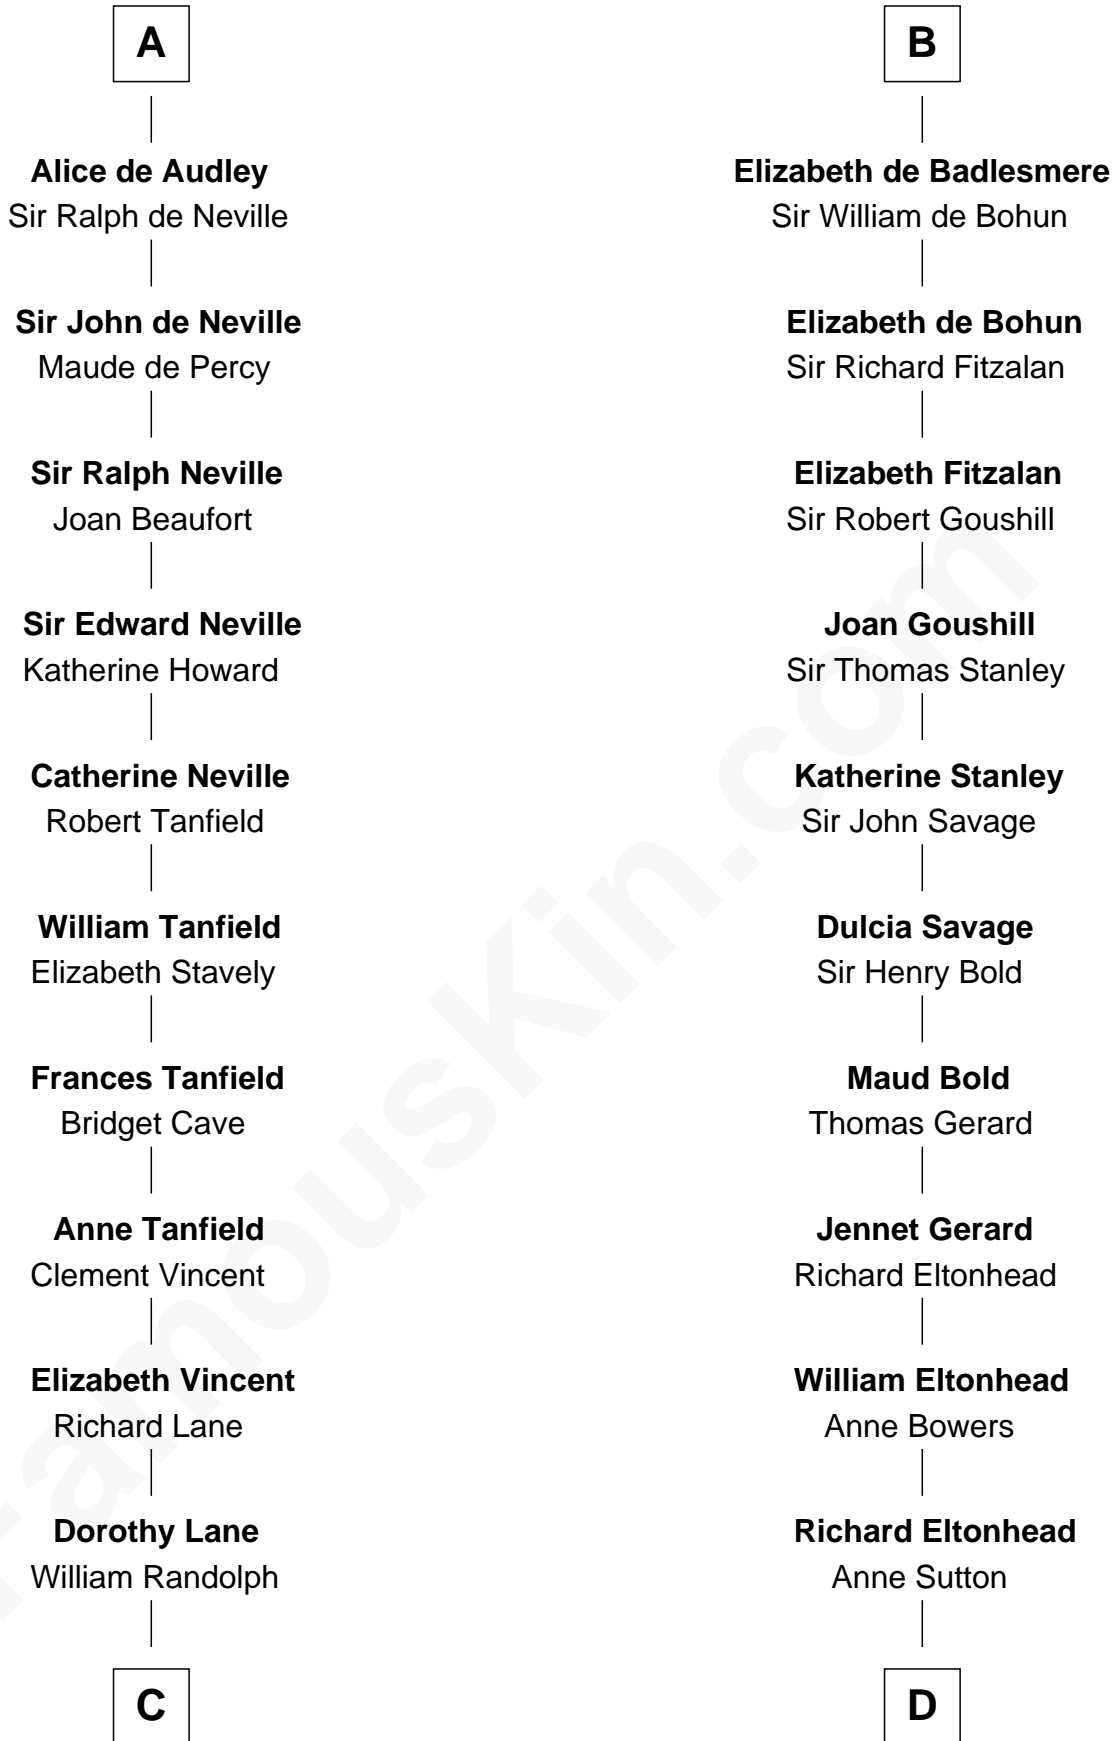

FamousKin.com

Relationship Chart of

Thomas Jefferson

3rd U.S. President and Signer of the Declaration of Independence

21st cousin of

Thomas Sim Lee

2nd and 7th Governor of Maryland

C

Richard Randolph

Elizabeth Ryland

Col. William Randolph

Mary Isham

Isham Randolph

Jane Rogers

Jane Randolph

Peter Jefferson

Thomas Jefferson

3rd U.S. President

D

Alice Eltonhead

Henry Corbin

Laetitia Corbin

Richard Lee

Philip Lee