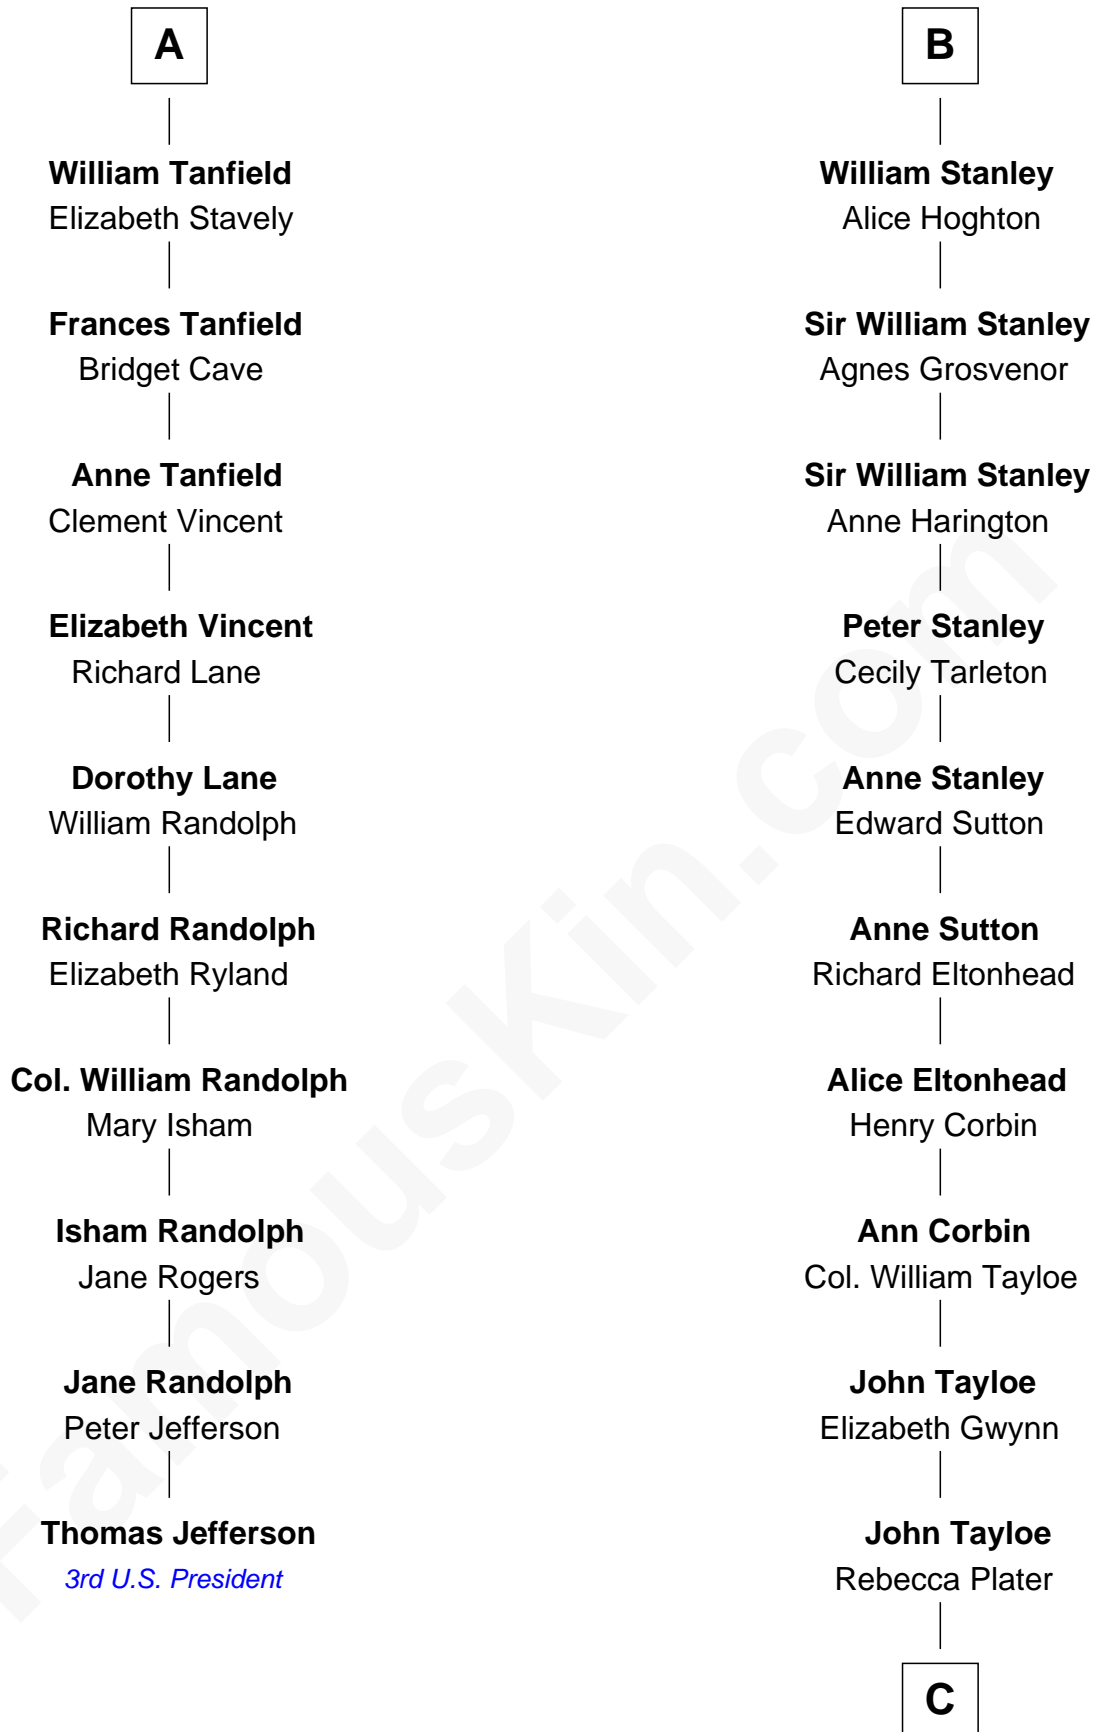

FamousKin.com

Relationship Chart of

Thomas Jefferson

3rd U.S. President and Signer of the Declaration of Independence

16th cousin 2 times removed of

Edward Lloyd V

13th Governor of Maryland

Alan la Zouche

Ellen de Quincy

C

Elizabeth Tayloe
Col. Edward Lloyd

Edward Lloyd V
13th Governor of Maryland

FamousKin.com