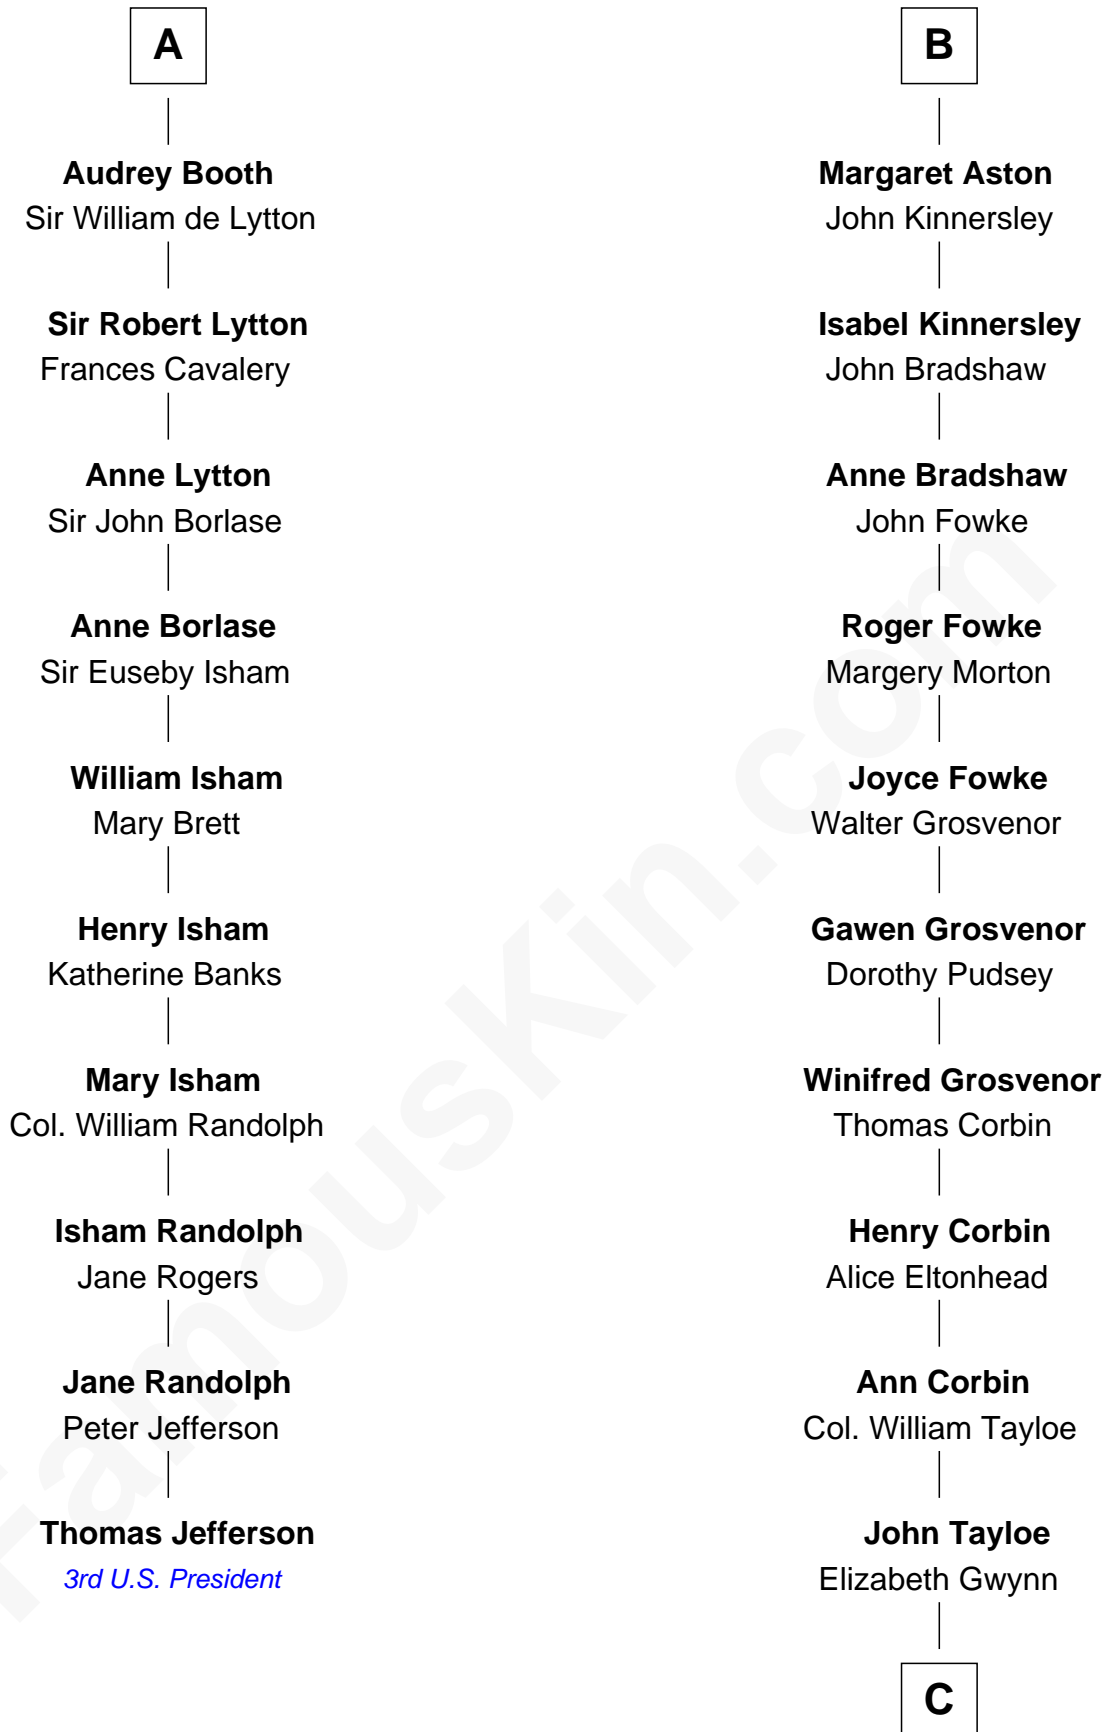

FamousKin.com

Relationship Chart of

Thomas Jefferson

3rd U.S. President and Signer of the Declaration of Independence

16th cousin 3 times removed of

Edward Lloyd V

13th Governor of Maryland

C

John Tayloe

Rebecca Plater

Elizabeth Tayloe

Col. Edward Lloyd

Edward Lloyd V

13th Governor of Maryland

FamousKin.com