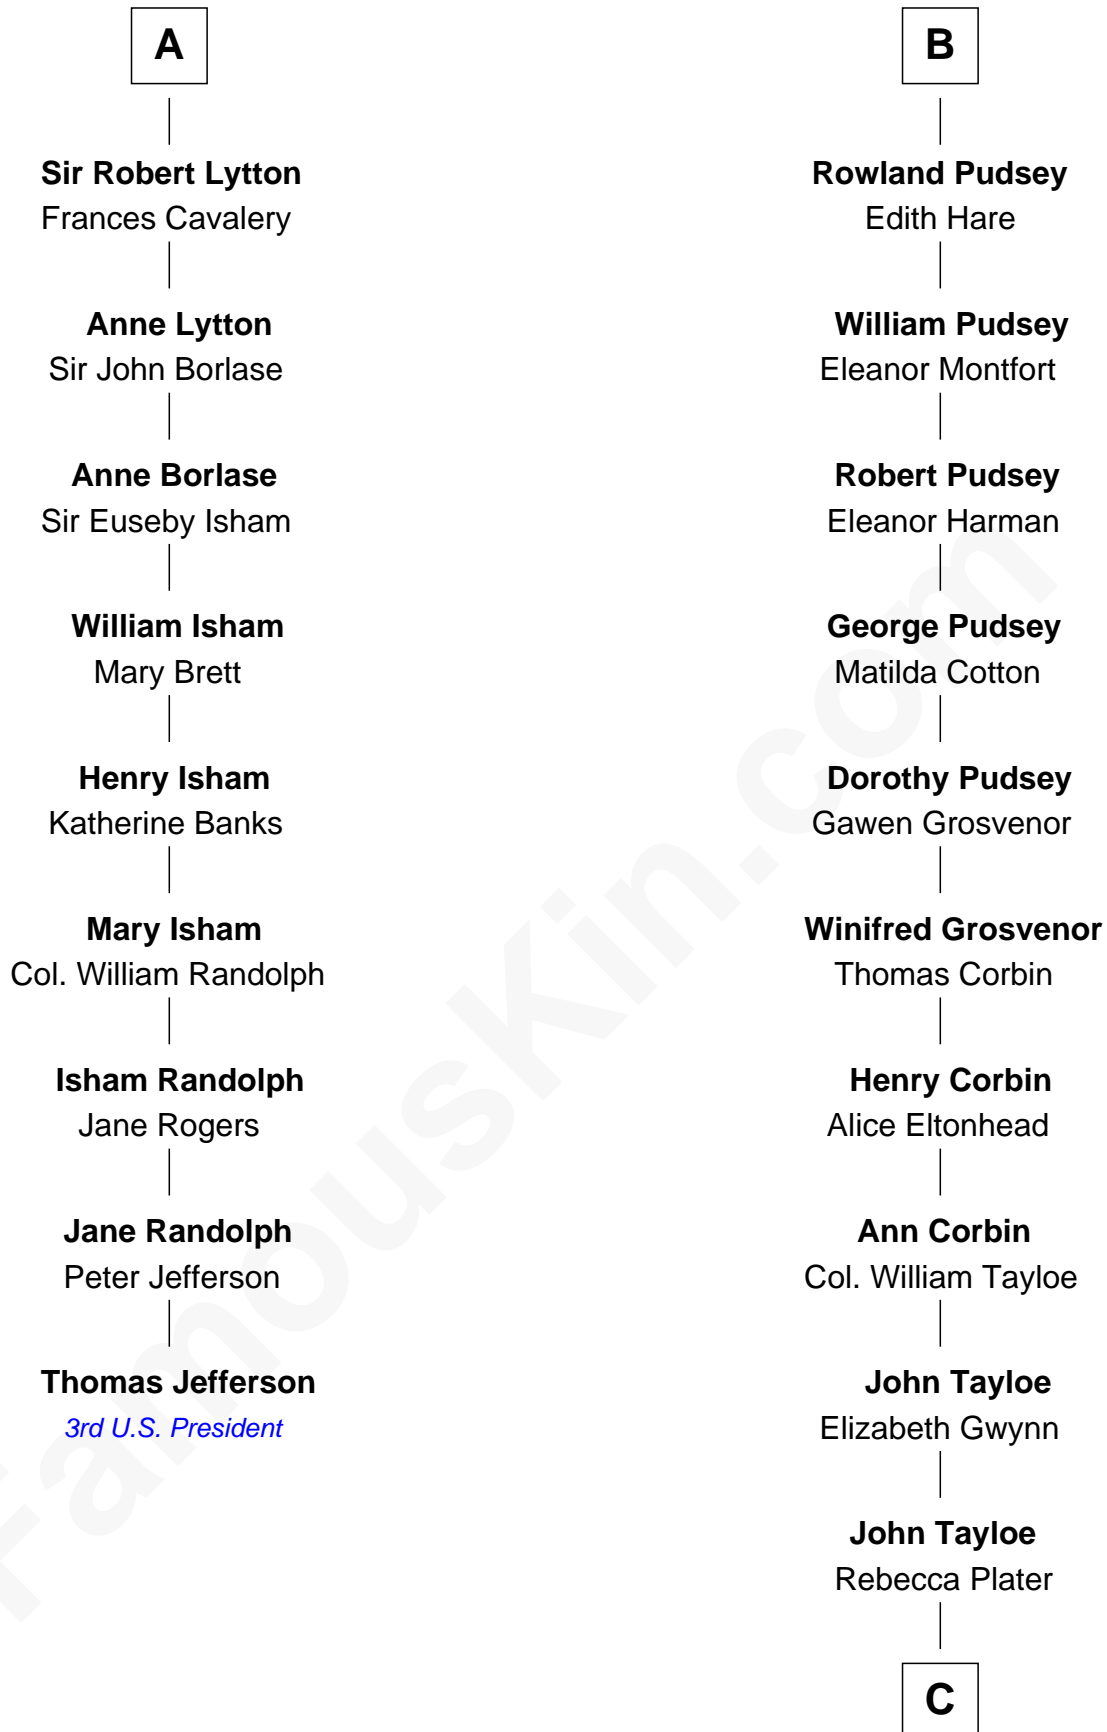

## Relationship Chart of

### Thomas Jefferson

3rd U.S. President and Signer of the Declaration of Independence

15th cousin 3 times removed of

**Edward Lloyd V**

13th Governor of Maryland

**Sir Geoffrey le Scrope**

Ivetta de Ros

**C**

**Elizabeth Tayloe**  
Col. Edward Lloyd

**Edward Lloyd V**  
*13th Governor of Maryland*

FamousKin.com