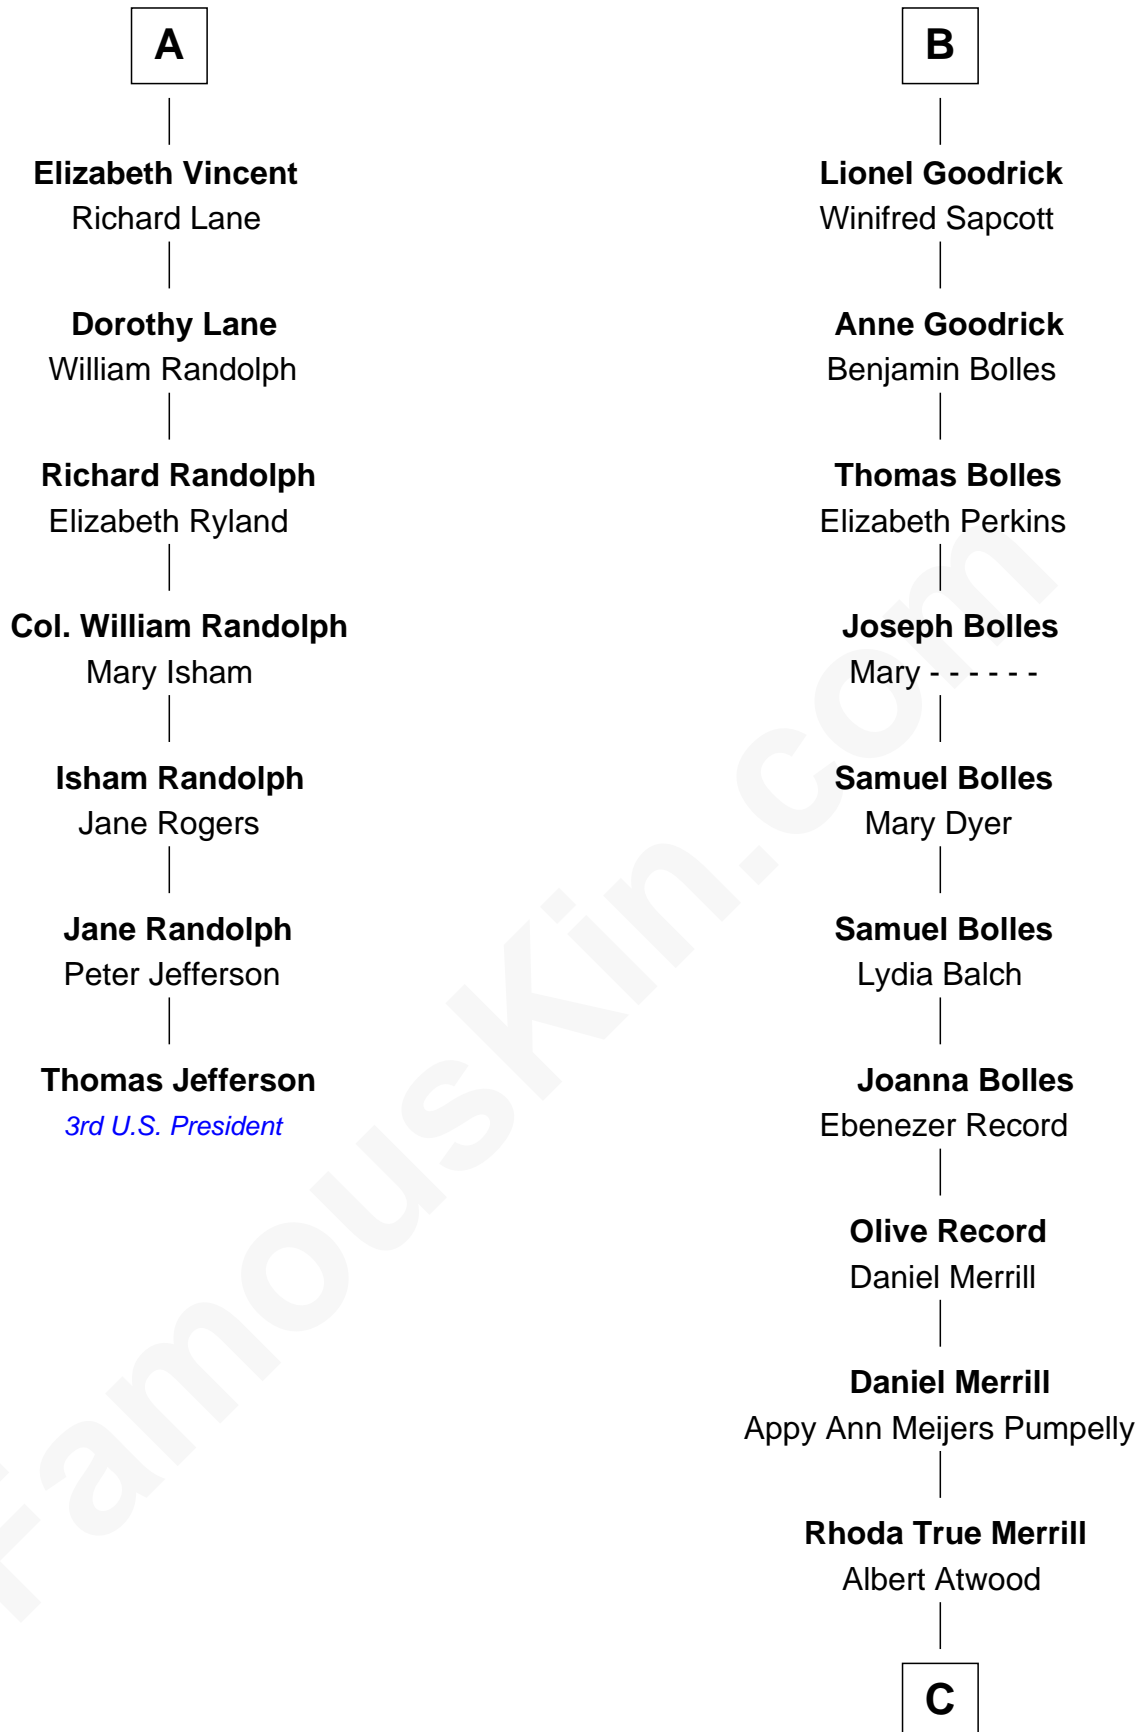

FamousKin.com

Relationship Chart of

Thomas Jefferson

3rd U.S. President and Signer of the Declaration of Independence

13th cousin 8 times removed of

Dave Cowens
NBA Hall of Famer

Sir Henry de Percy
Idoine de Clifford

C

Thomas Albert Atwood

Priscilla Ann Kelly

Charles Albert Atwood

Mina Sylvia Cundiff

Stanley True Atwood

Dorothy Ann Ulrich

Ruth Ellen Atwood