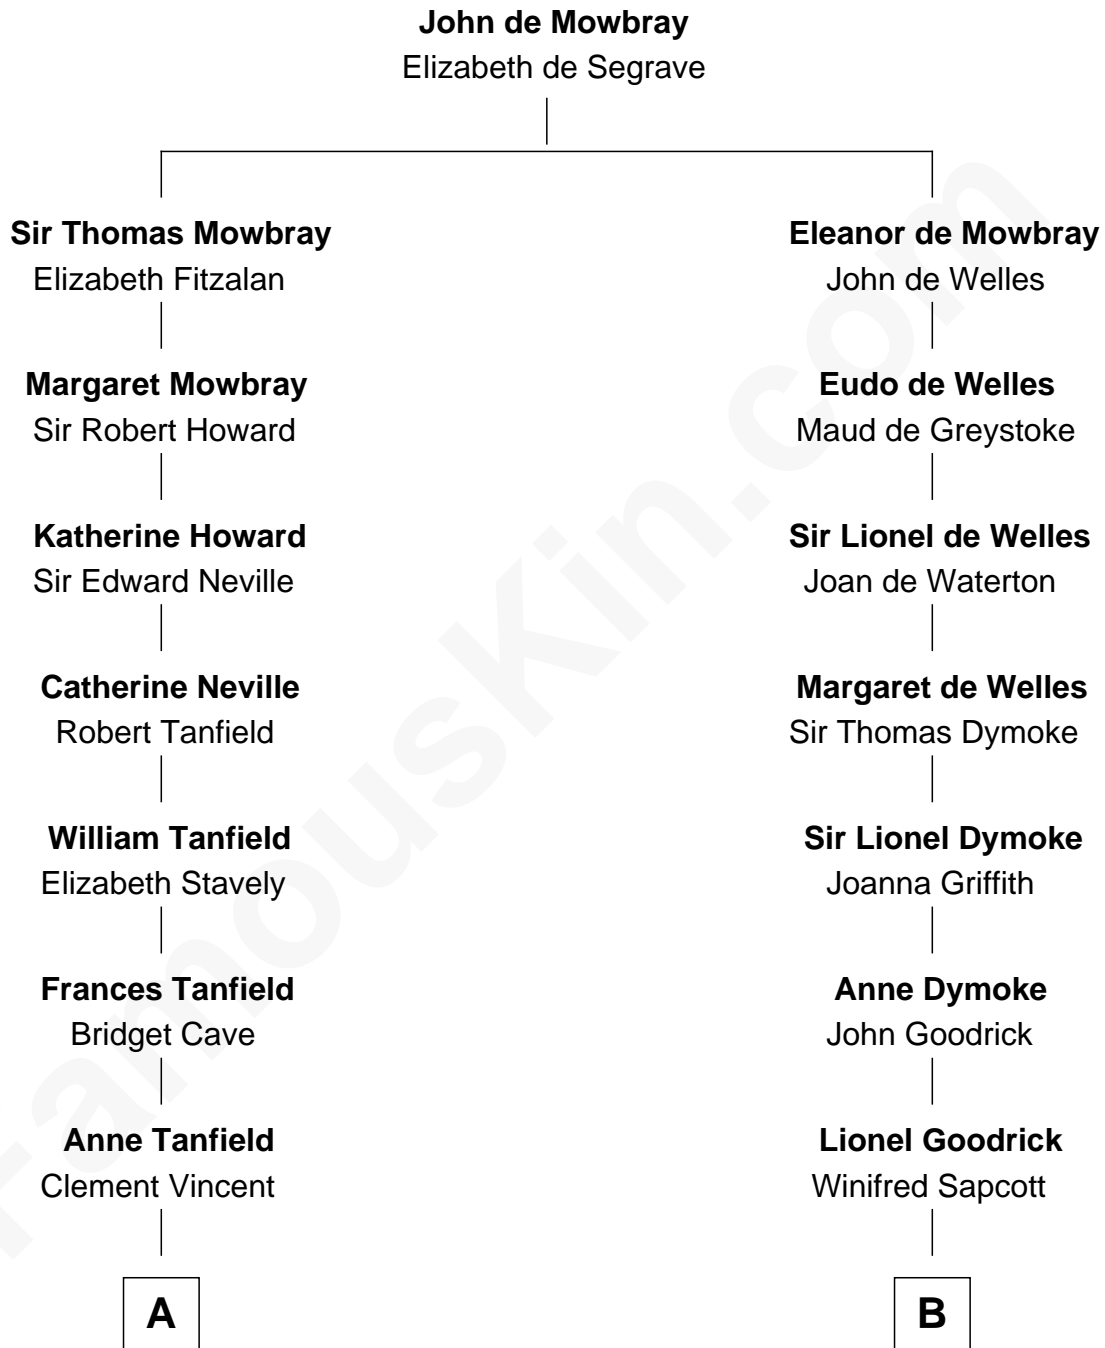

## Relationship Chart of

### Thomas Jefferson

*3rd U.S. President and Signer of the Declaration of Independence*

**13th cousin 7 times removed of**

**Dave Cowens**  
*NBA Hall of Famer*

**C**

Charles Albert Atwood

Mina Sylvia Cundiff