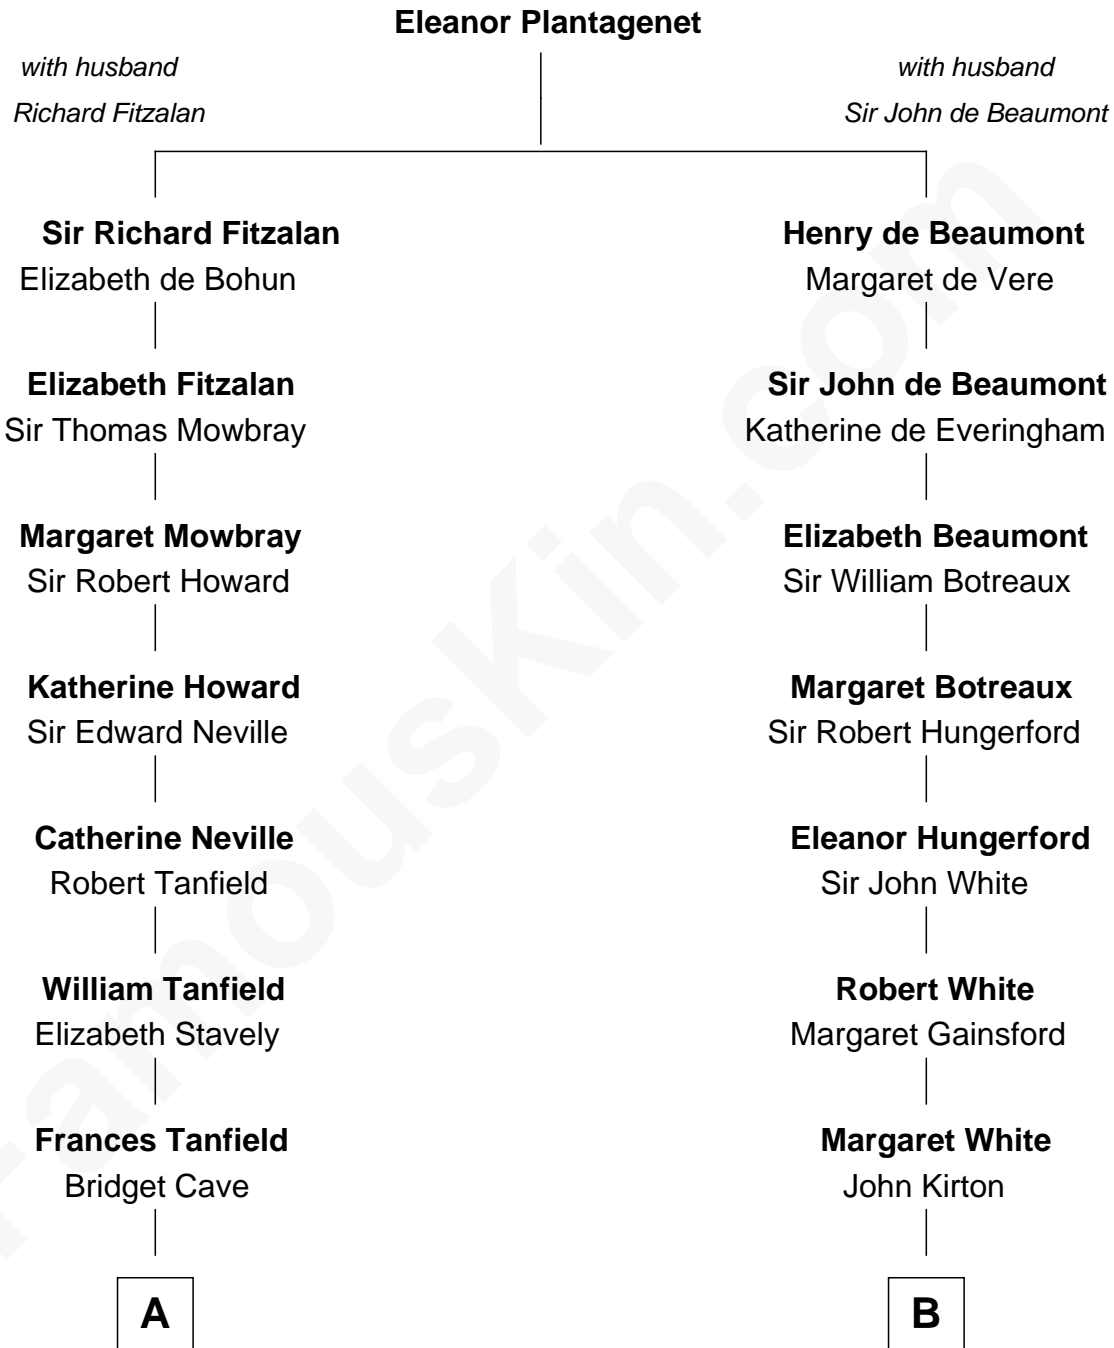

# FamousKin.com

## Relationship Chart of

### Thomas Jefferson

3rd U.S. President and Signer of the Declaration of Independence

14th cousin 7 times removed of

**Thomas J. Watson, Jr.**  
President and CEO of I.B.M.

C

**Mary Hamilton**

Dr. Oliver Kittredge