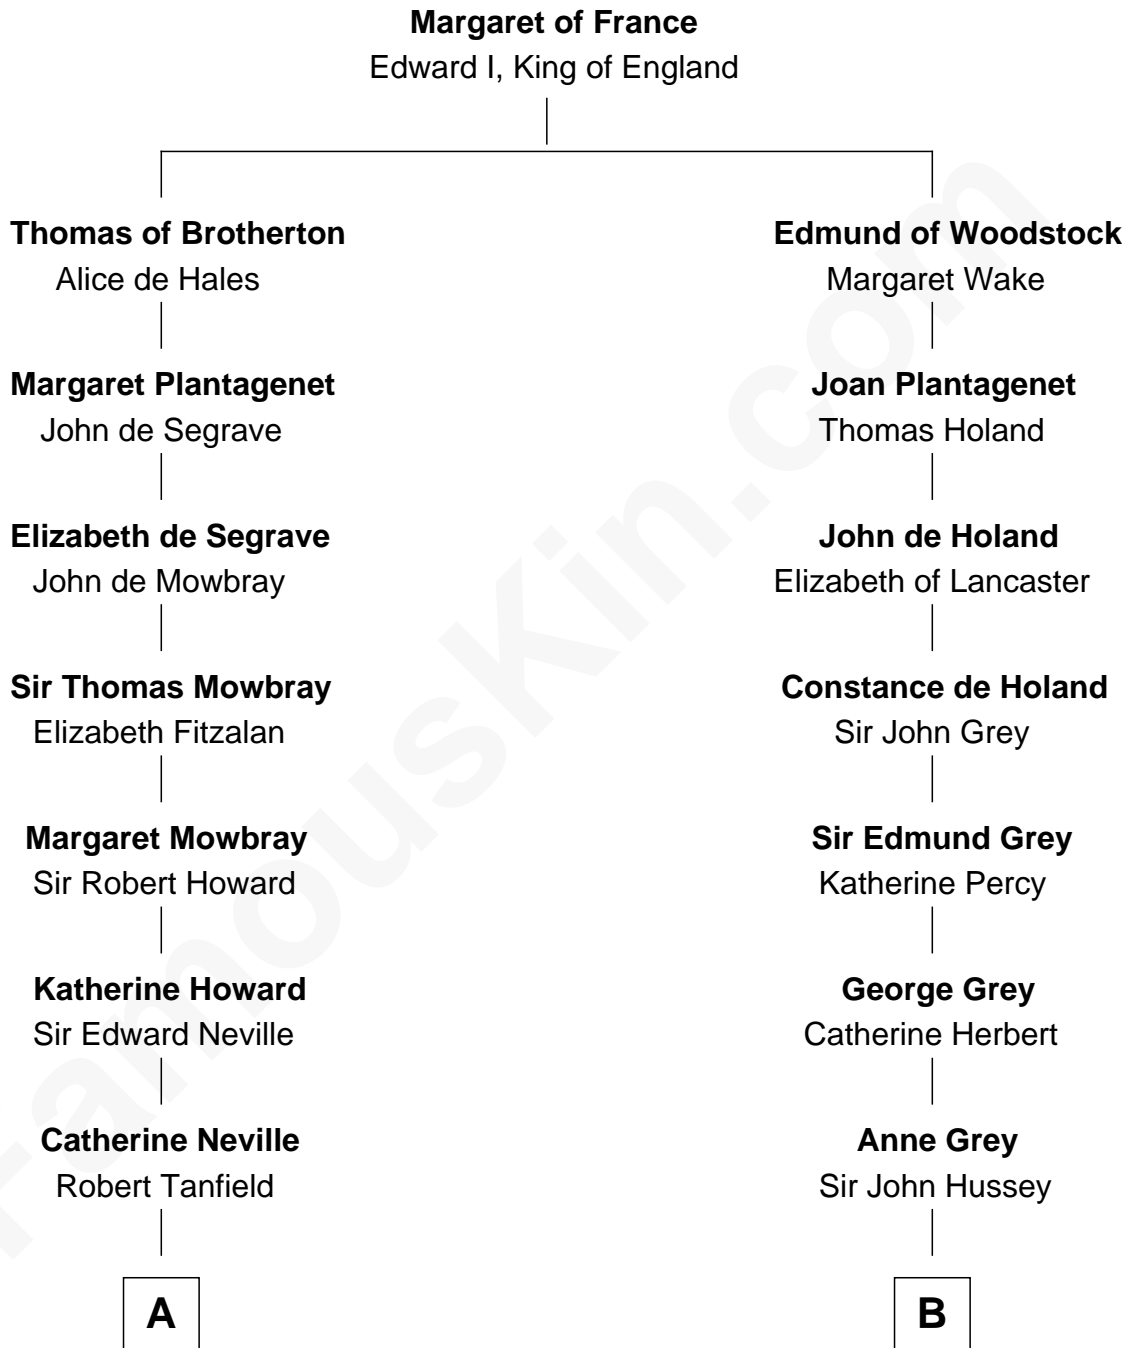

FamousKin.com

Relationship Chart of

Thomas Jefferson

3rd U.S. President and Signer of the Declaration of Independence

16th cousin 5 times removed of

Kit Harington

TV Actor - "Game of Thrones"

C

Edward Henry Legge

Cordelia Twysden Molesworth

Lois Marjorie Legge

Ernest Wriothlesley Denny

Lavender Cecilia Denny

John Charles Dundas Harington

Sir David Richard Harington

Deborah Jane Catesby