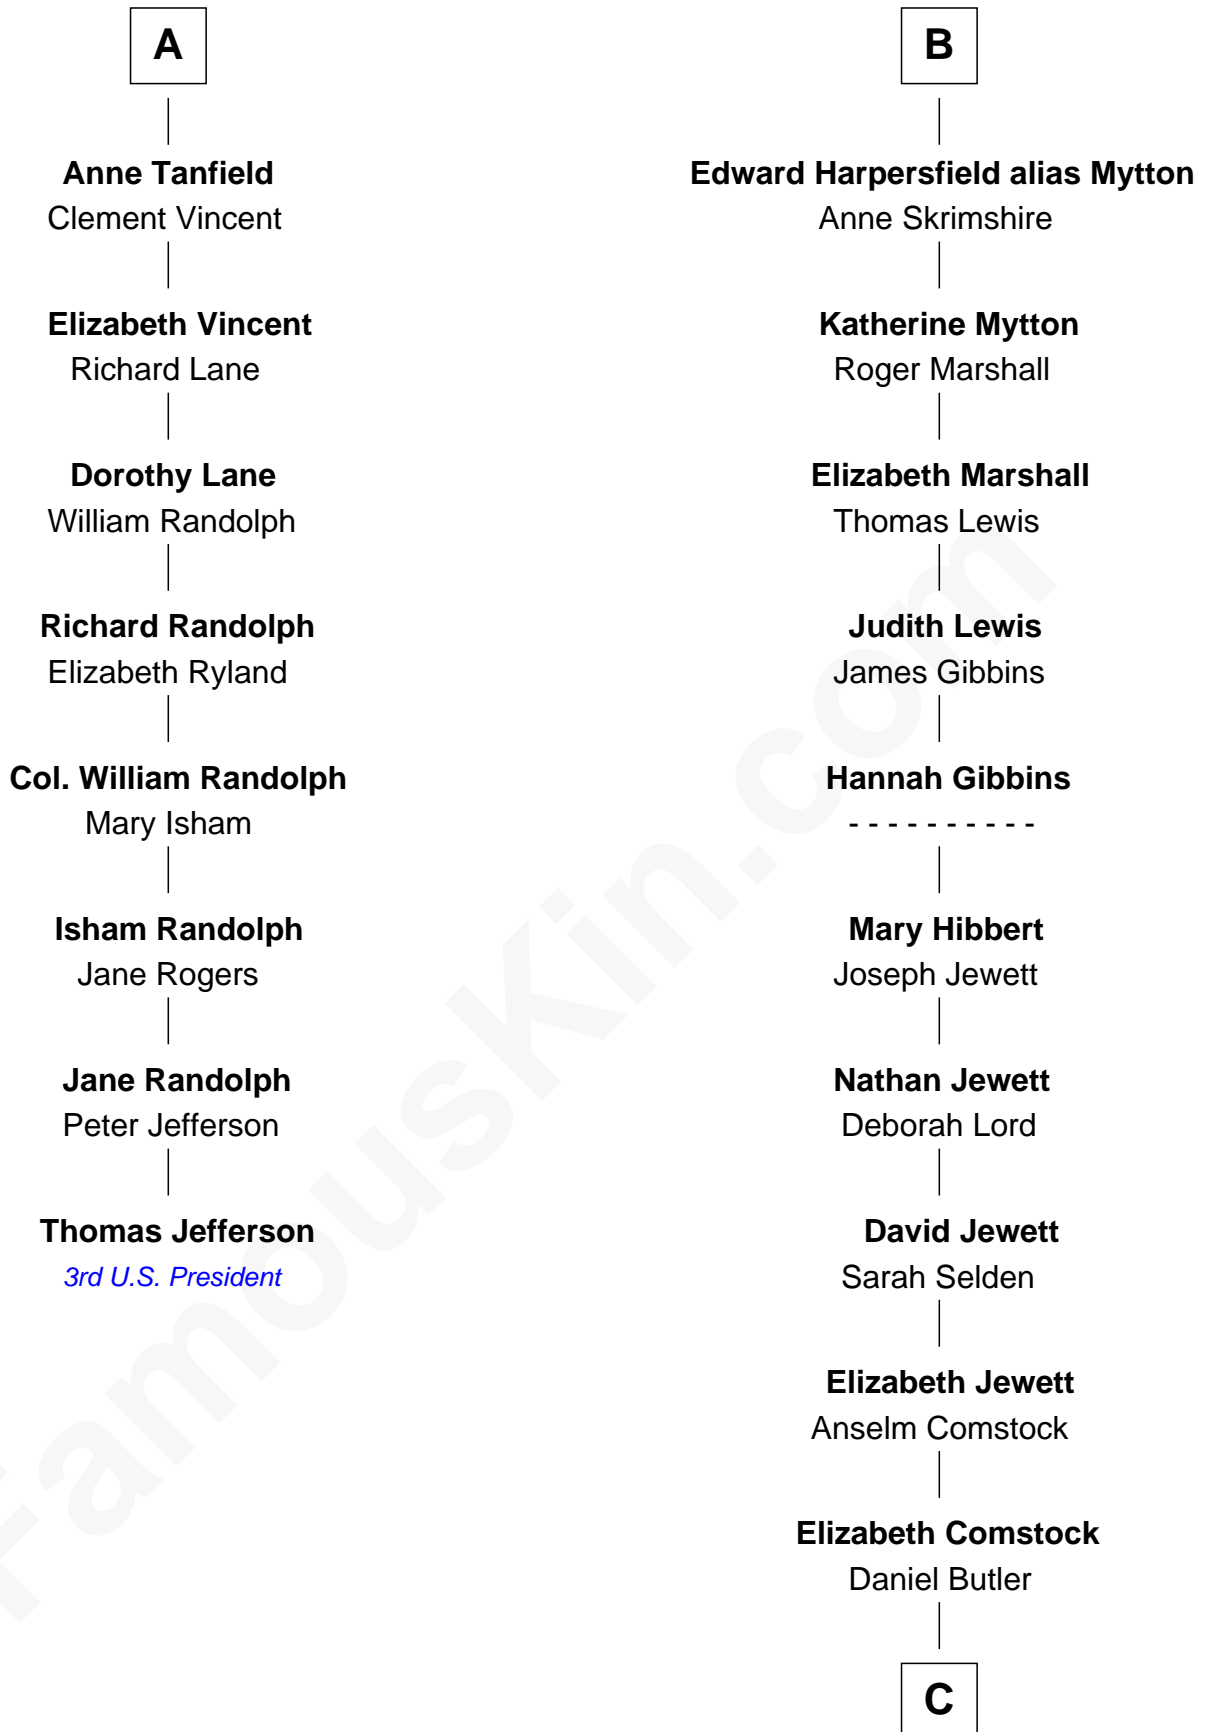

FamousKin.com

Relationship Chart of

Thomas Jefferson

3rd U.S. President and Signer of the Declaration of Independence

14th cousin 7 times removed of

Gerald Ford

38th U.S. President

C

George Selden Butler

Elizabeth Ely Gridley

Amy Gridley Butler

George Manney Ayer

Adele Augusta Ayer

Levi Addison Gardner

Dorothy Ayer Gardner

Leslie Lynch King