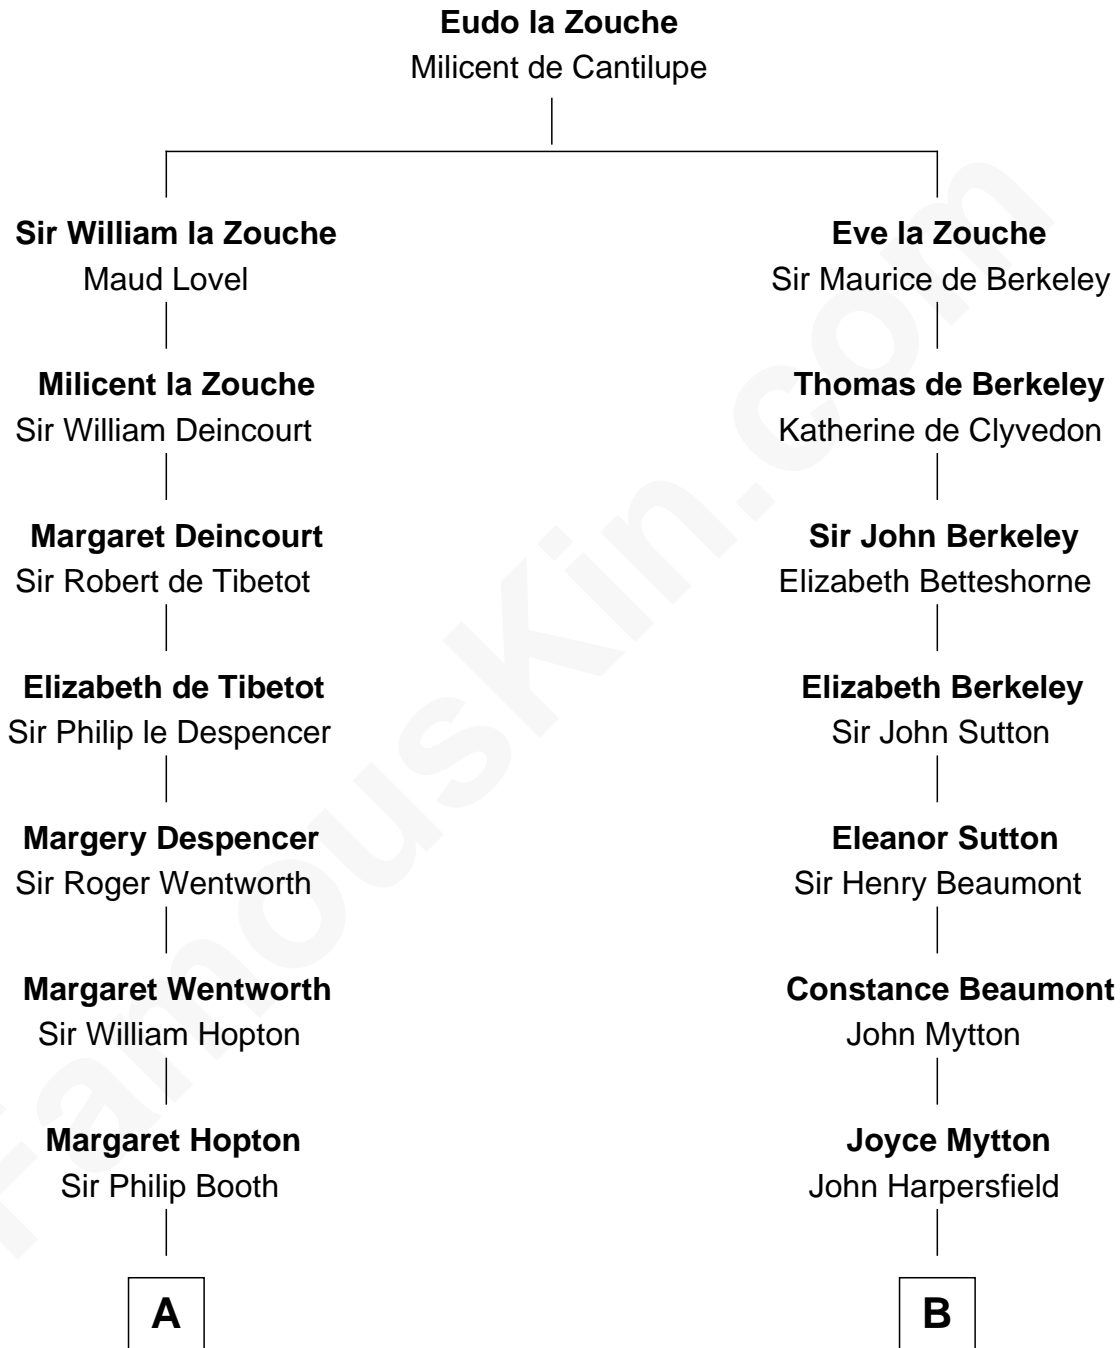

## Relationship Chart of

### Thomas Jefferson

3rd U.S. President and Signer of the Declaration of Independence

16th cousin 5 times removed of

**Gerald Ford**

38th U.S. President

**C**

George Selden Butler

Elizabeth Ely Gridley

Amy Gridley Butler

George Manney Ayer

Adele Augusta Ayer

Levi Addison Gardner

Dorothy Ayer Gardner

Leslie Lynch King

Gerald Ford

*38th U.S. President*