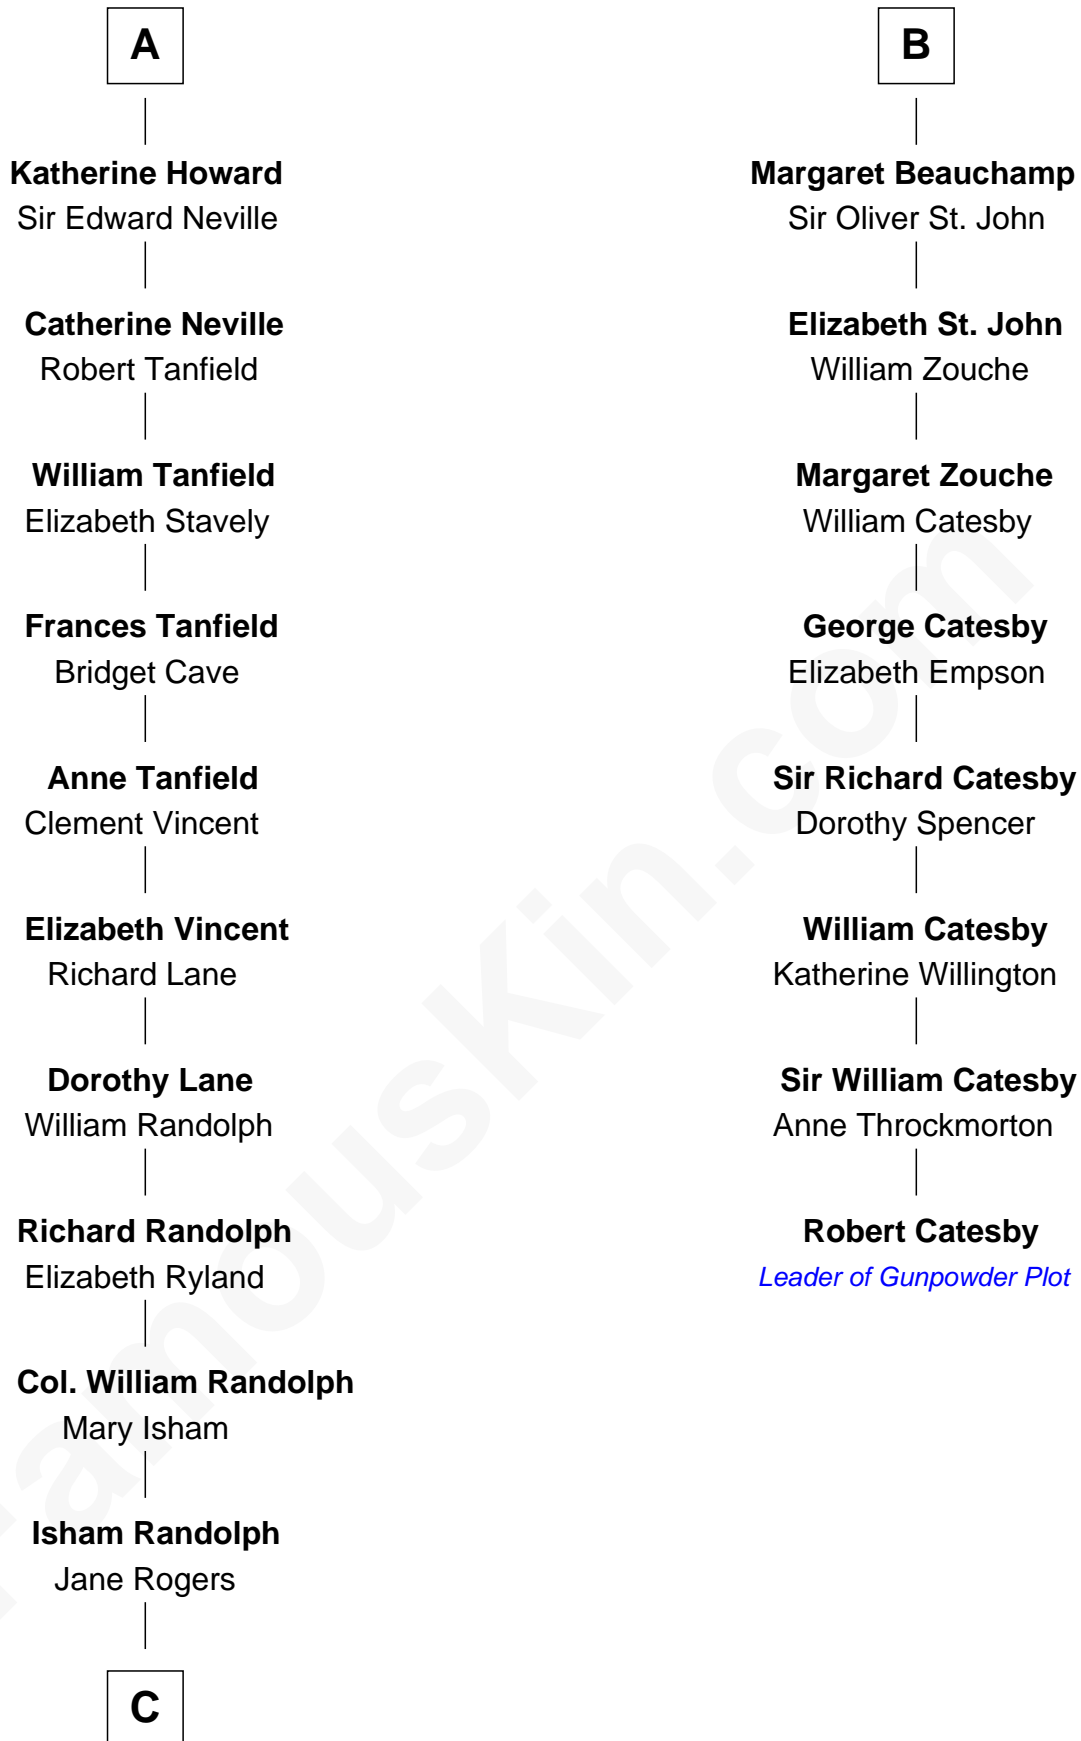

FamousKin.com

Relationship Chart of

Thomas Jefferson

3rd U.S. President and Signer of the Declaration of Independence

14th cousin 4 times removed of

Robert Catesby

Leader of Gunpowder Plot

Sir Humphrey de Bohun

Elizabeth de Badlesmere

Elizabeth de Bohun

Sir Richard Fitzalan

Elizabeth Fitzalan

Sir Thomas Mowbray

Margaret Mowbray

Sir Robert Howard

A

Alice de Bohun

Roger de Tony

Alice de Tony

Sir Walter de Beauchamp

Roger de Beauchamp

Sir Roger de Beauchamp

Sibyl de Pateshulle

Sir Roger de Beauchamp

Joan de Clopton

Sir Roger Beauchamp

Mary -----

Sir John Beauchamp

Edith Stourton

B

C

—
Jane Randolph