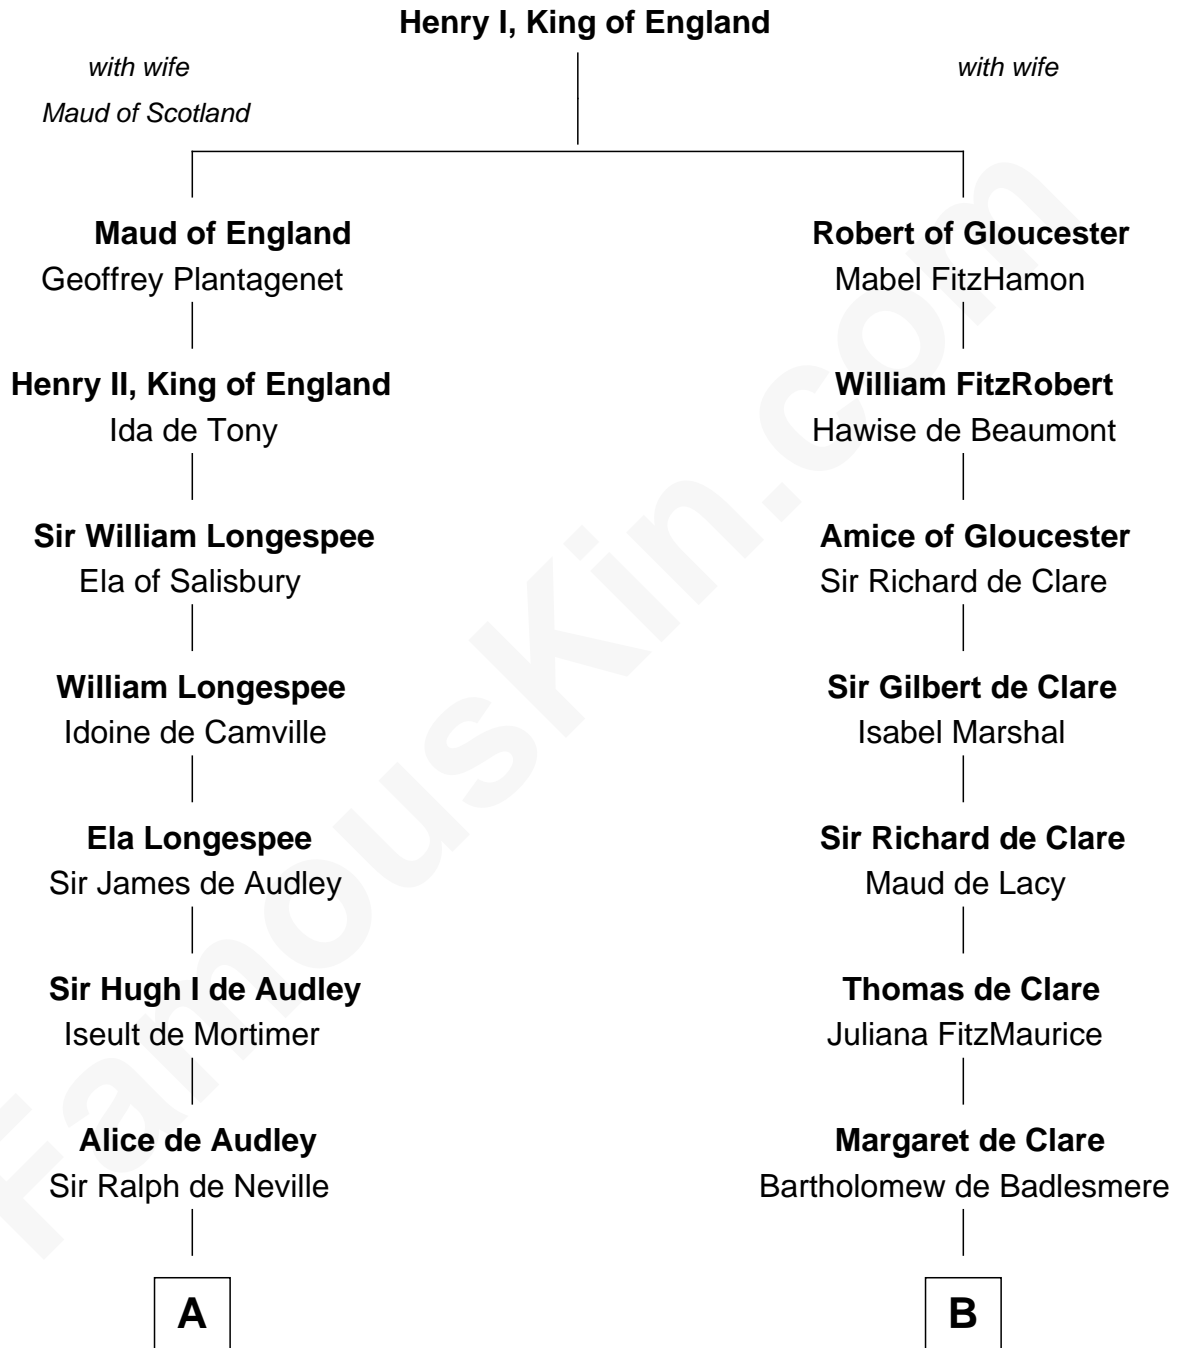

FamousKin.com

Relationship Chart of

Thomas Jefferson

3rd U.S. President and Signer of the Declaration of Independence

17th cousin 3 times removed of

Robert Catesby

Leader of Gunpowder Plot

C

Col. William Randolph

Mary Isham

Isham Randolph

Jane Rogers

Jane Randolph

Peter Jefferson

Thomas Jefferson

3rd U.S. President