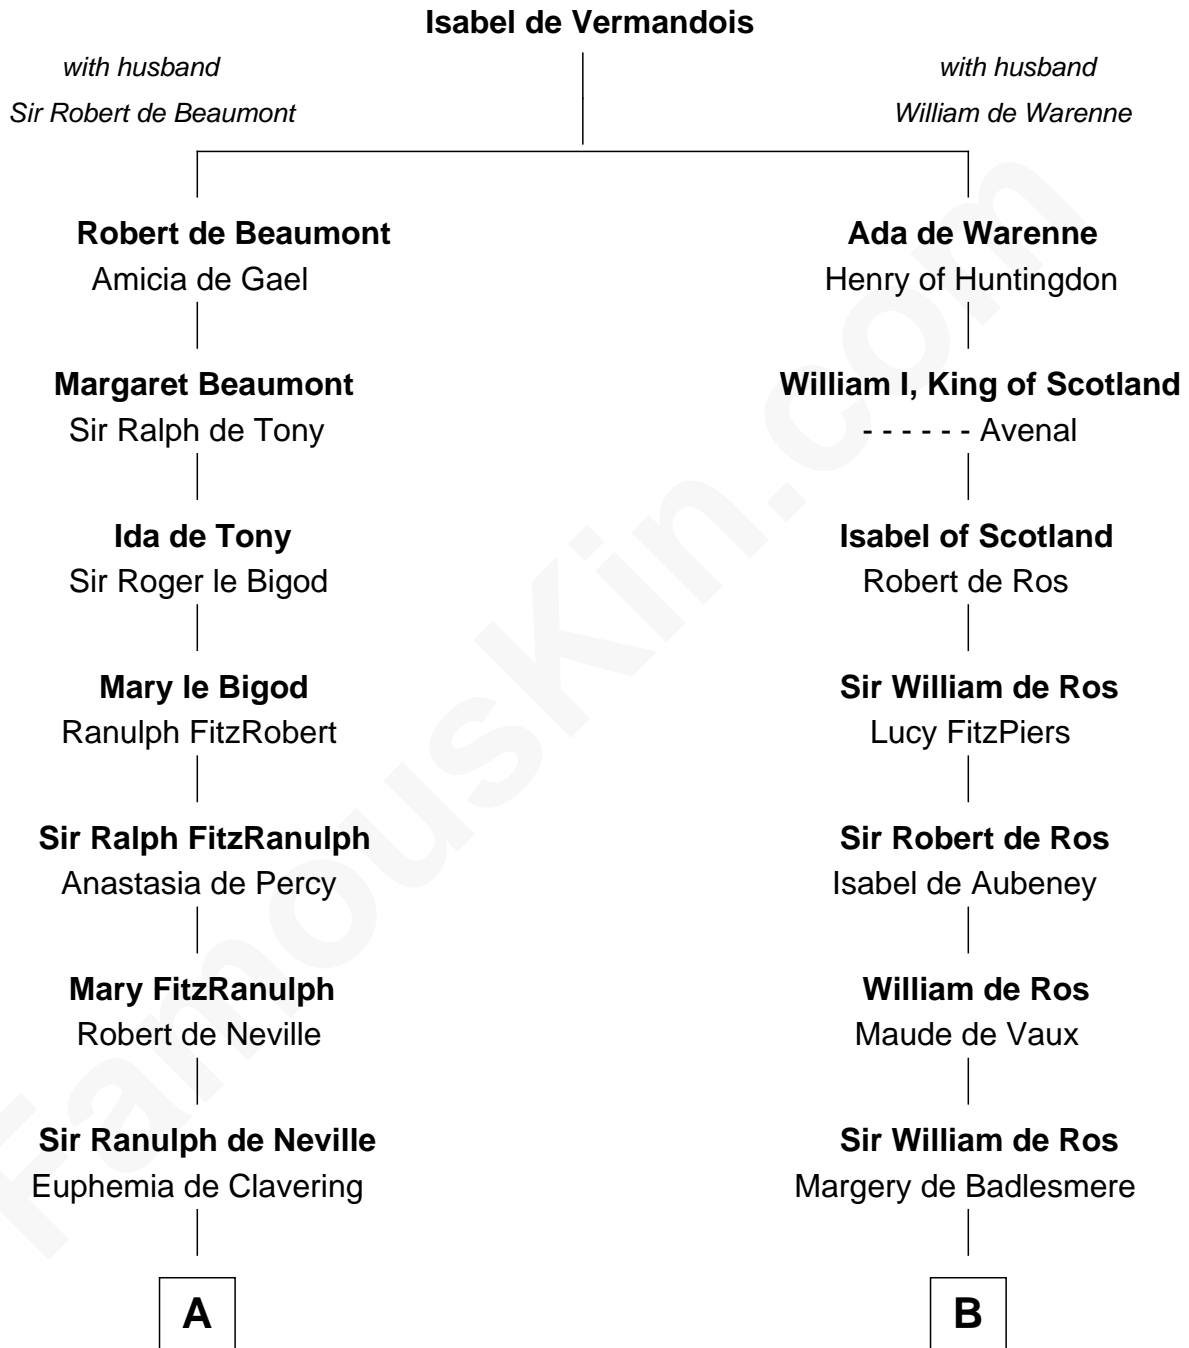

FamousKin.com

Relationship Chart of

Thomas Jefferson

3rd U.S. President and Signer of the Declaration of Independence

16th cousin 5 times removed of

Robert Catesby

Leader of Gunpowder Plot

C

Richard Randolph

Elizabeth Ryland

Col. William Randolph

Mary Isham

Isham Randolph

Jane Rogers

Jane Randolph

Peter Jefferson

Thomas Jefferson

3rd U.S. President

FamousKin.com