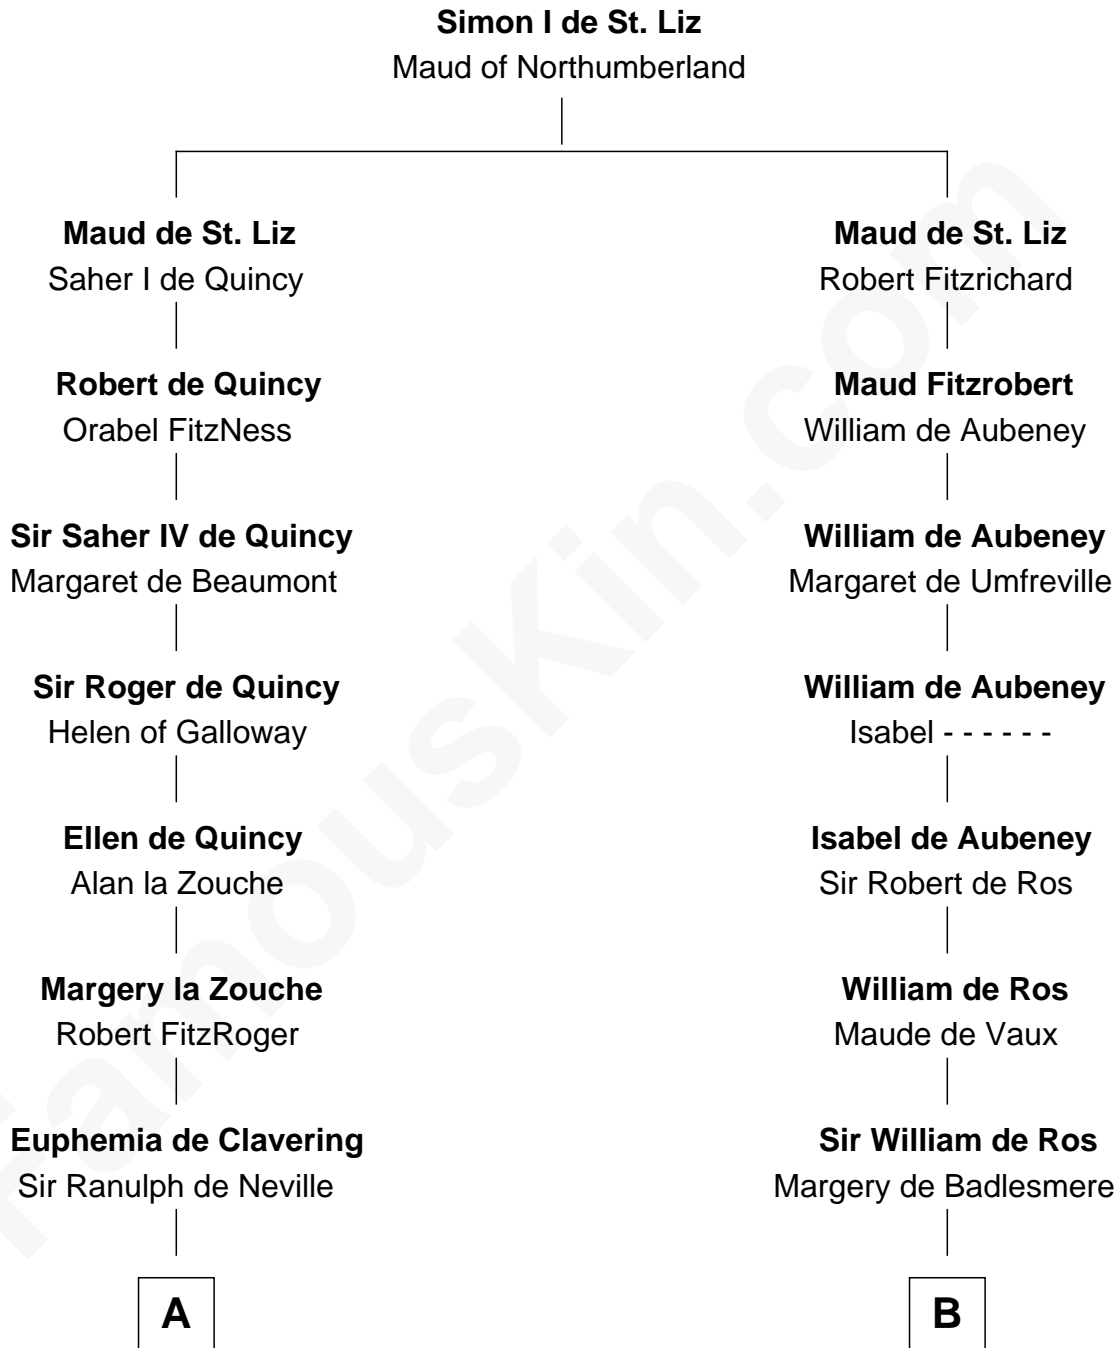

FamousKin.com

Relationship Chart of

Thomas Jefferson

3rd U.S. President and Signer of the Declaration of Independence

16th cousin 5 times removed of

Robert Catesby

Leader of Gunpowder Plot

C

Richard Randolph

Elizabeth Ryland

Col. William Randolph

Mary Isham

Isham Randolph

Jane Rogers

Jane Randolph

Peter Jefferson

Thomas Jefferson

3rd U.S. President

FamousKin.com