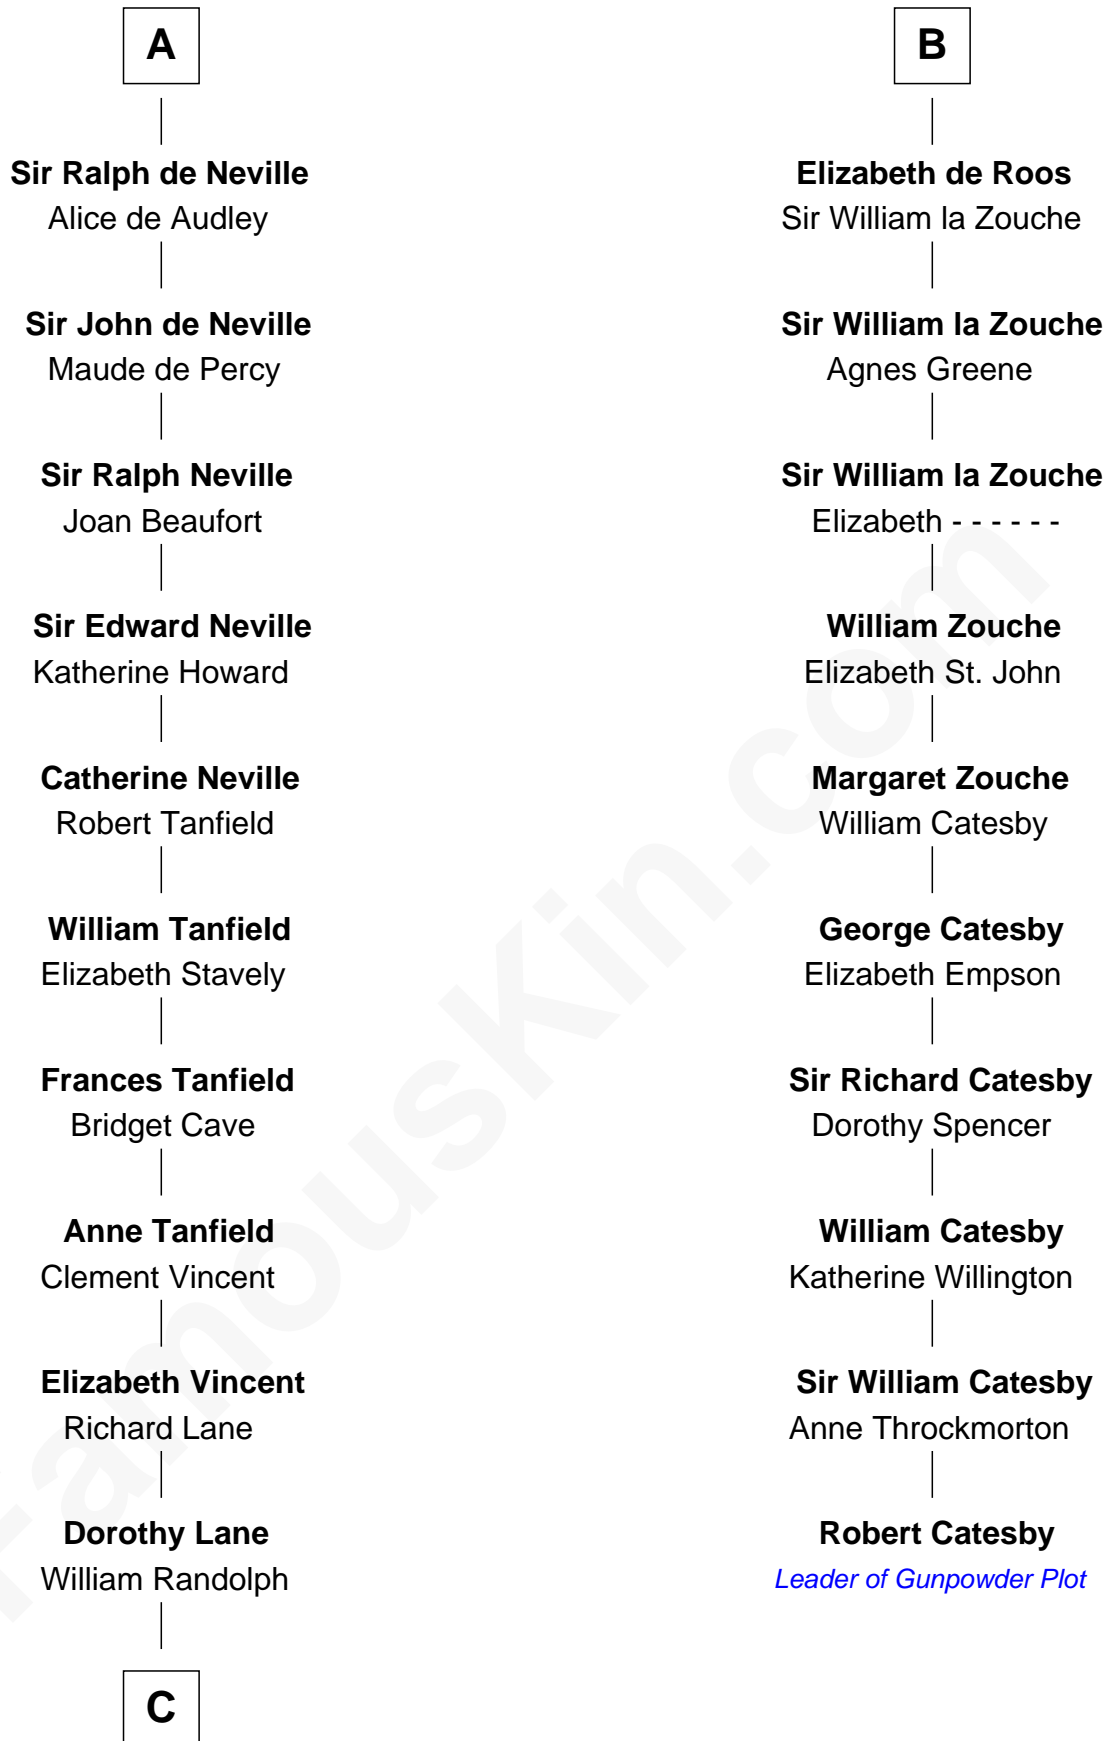

FamousKin.com

Relationship Chart of

Thomas Jefferson

3rd U.S. President and Signer of the Declaration of Independence

16th cousin 5 times removed of

Robert Catesby

Leader of Gunpowder Plot

C

Richard Randolph

Elizabeth Ryland

Col. William Randolph

Mary Isham

Isham Randolph

Jane Rogers

Jane Randolph

Peter Jefferson