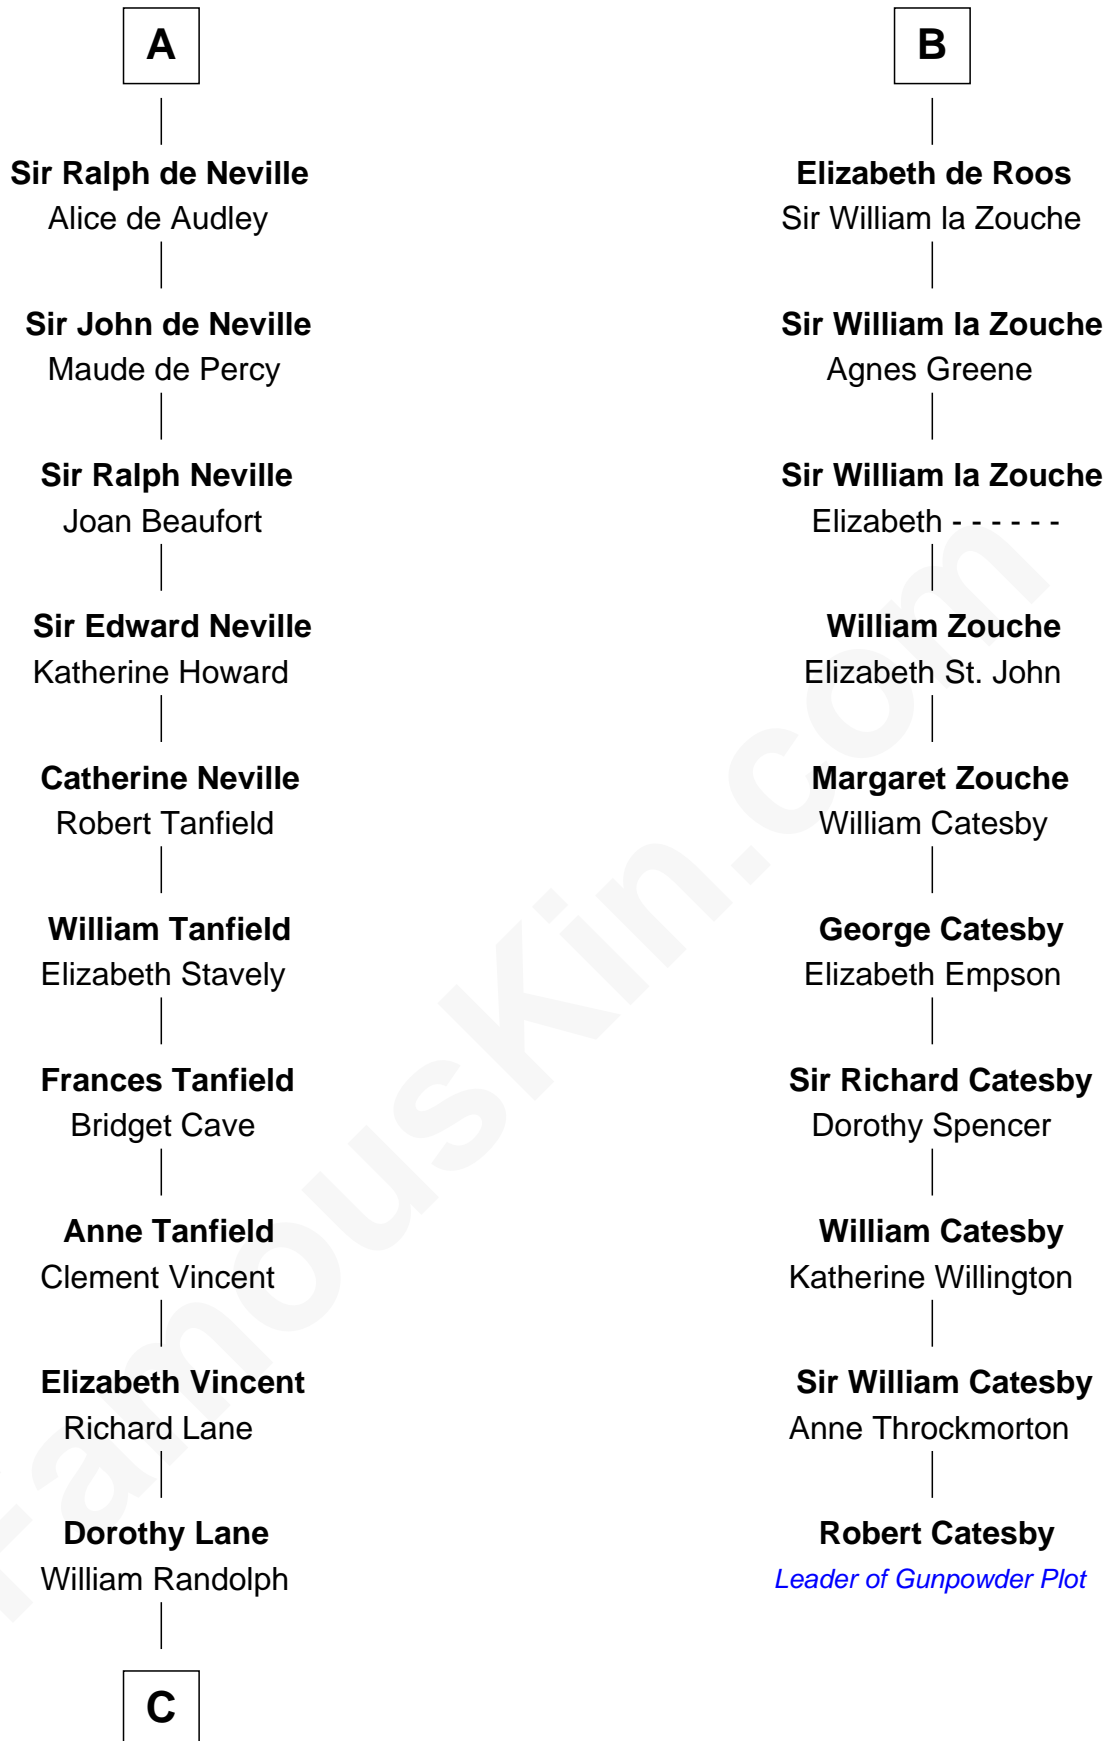

FamousKin.com

Relationship Chart of

Thomas Jefferson

3rd U.S. President and Signer of the Declaration of Independence

16th cousin 5 times removed of

Robert Catesby

Leader of Gunpowder Plot

Maud of Northumberland

Ellen de Quincy
Alan la Zouche

Margery la Zouche
Robert FitzRoger

Euphemia de Clavering
Sir Ranulph de Neville

Henry of Huntingdon
Ada de Warenne

William I, King of Scotland
----- Avenal

Isabel of Scotland
Robert de Ros

Sir William de Ros
Lucy FitzPiers

Sir Robert de Ros
Isabel de Aubeney

William de Ros
Maude de Vaux

Sir William de Ros
Margery de Badlesmere

A

B

C

Richard Randolph

Elizabeth Ryland

Col. William Randolph

Mary Isham

Isham Randolph

Jane Rogers

Jane Randolph

Peter Jefferson

Thomas Jefferson