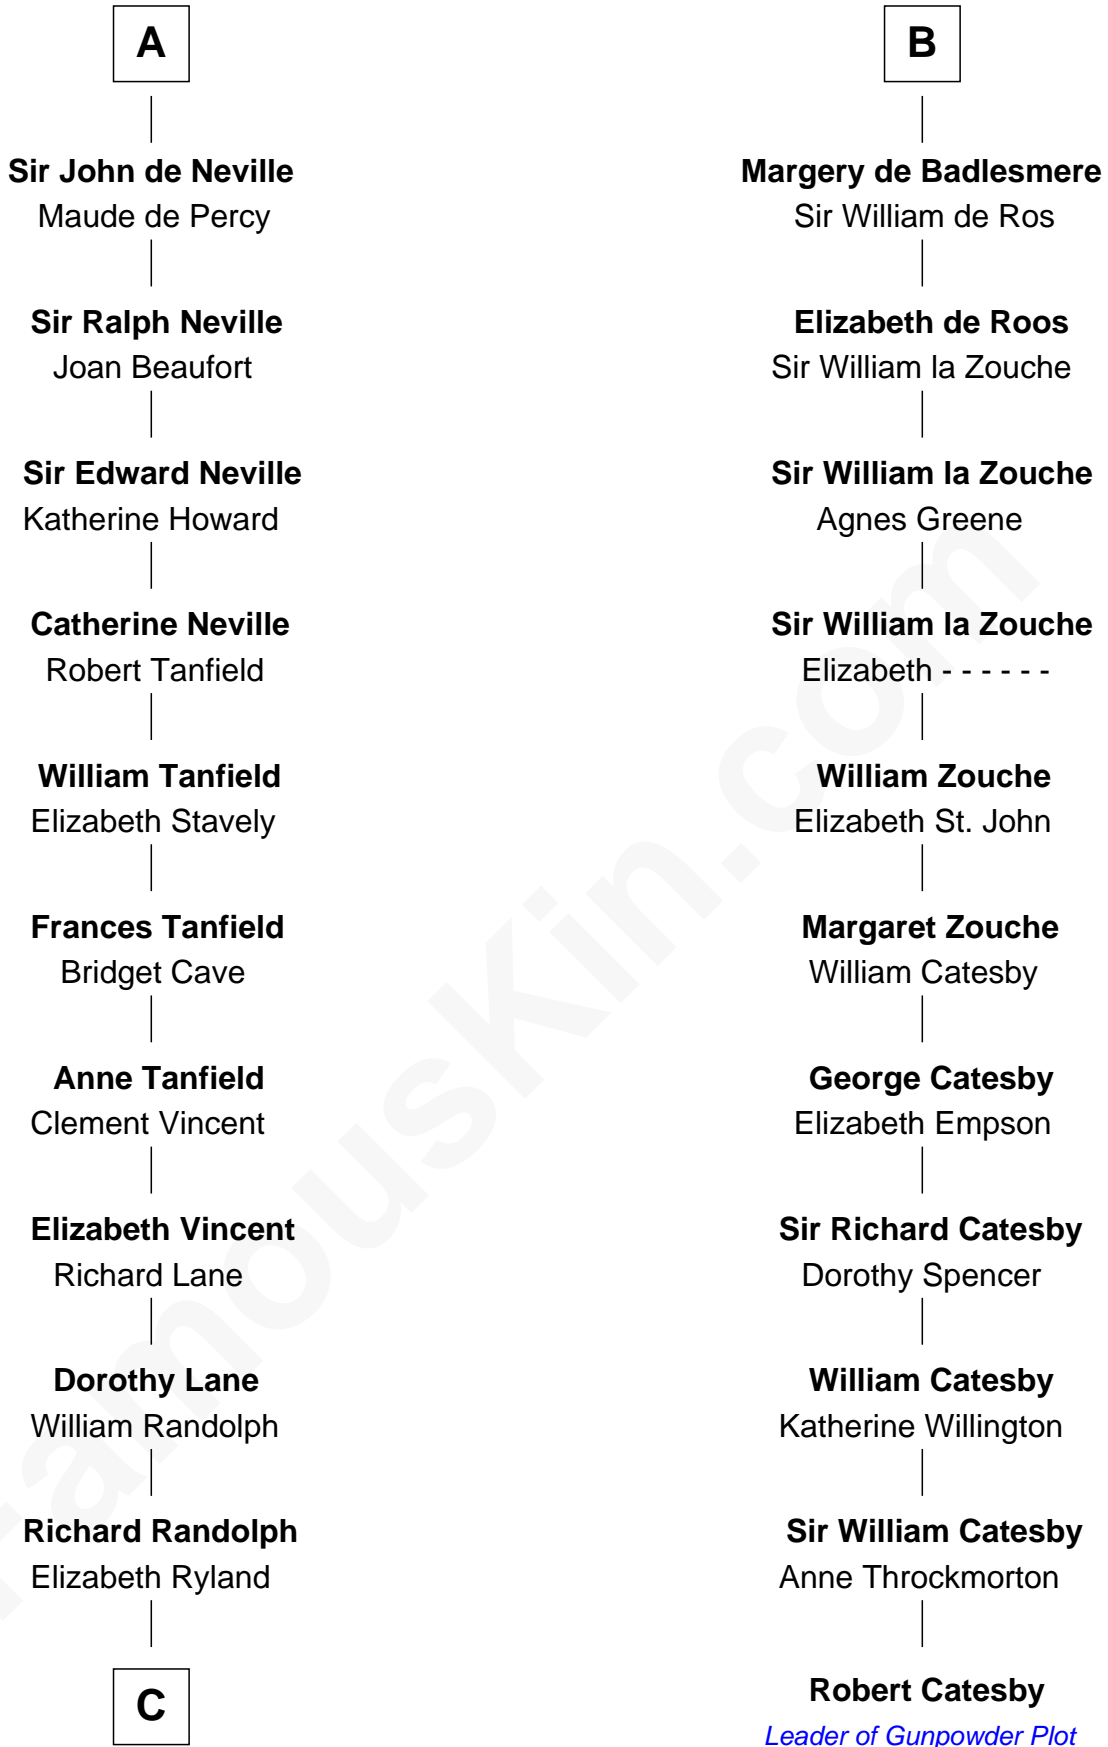

FamousKin.com

Relationship Chart of

Thomas Jefferson

3rd U.S. President and Signer of the Declaration of Independence

17th cousin 3 times removed of

Robert Catesby

Leader of Gunpowder Plot

C

Col. William Randolph

Mary Isham

Isham Randolph

Jane Rogers

Jane Randolph

Peter Jefferson

Thomas Jefferson

3rd U.S. President