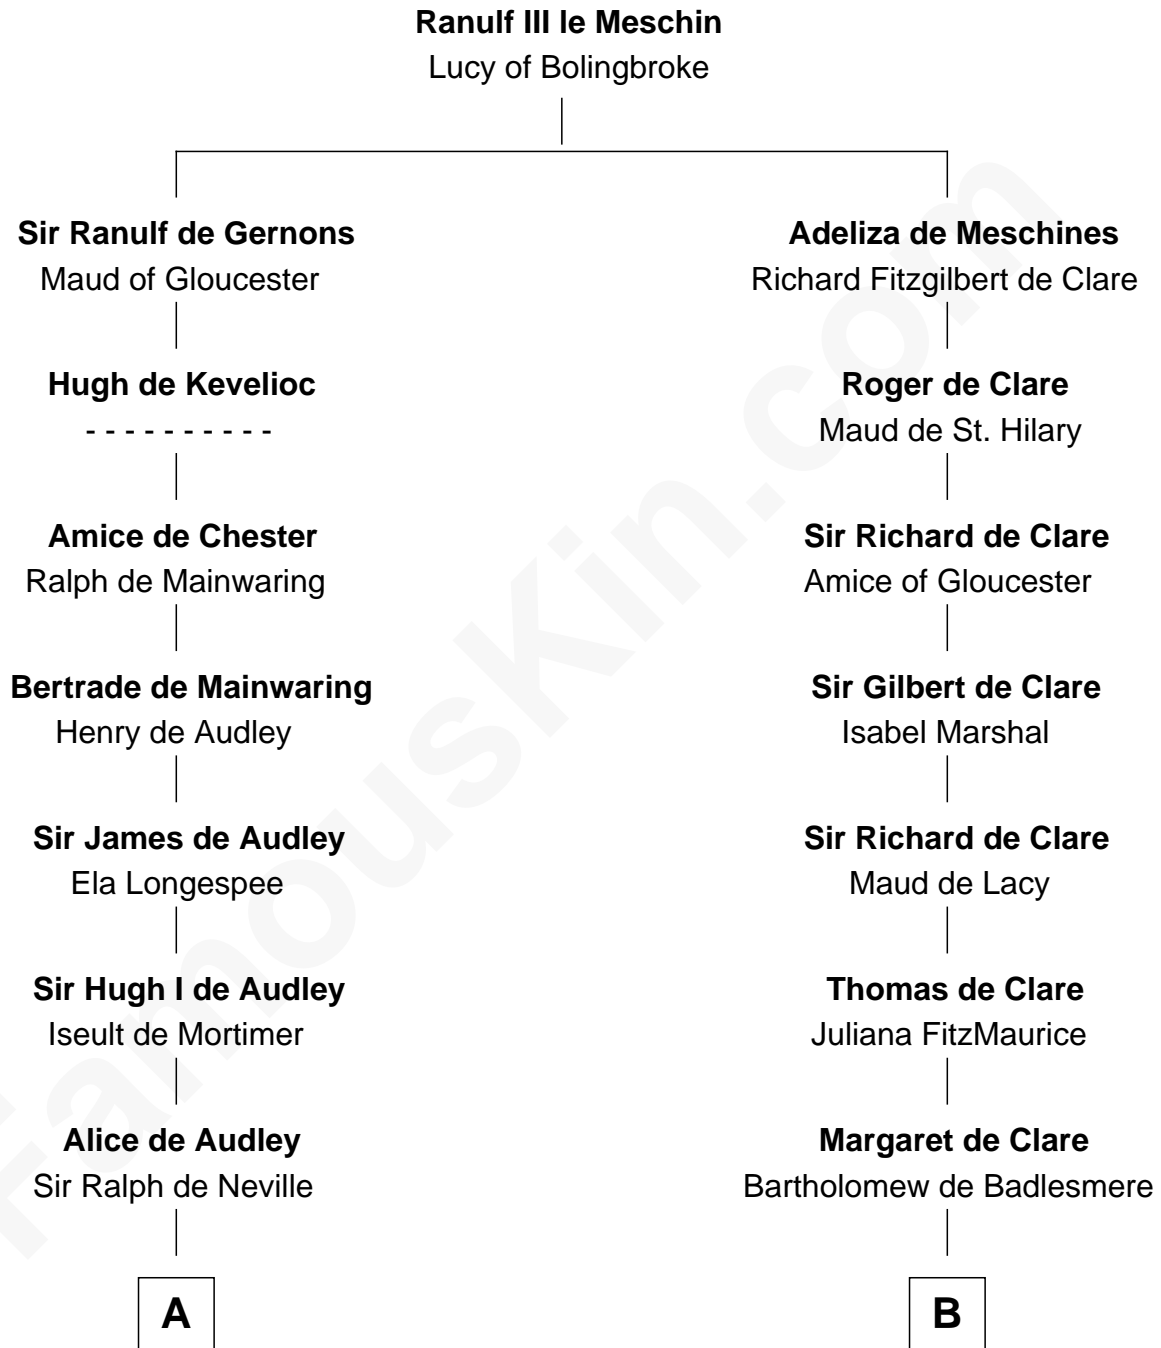

FamousKin.com

Relationship Chart of

Thomas Jefferson

3rd U.S. President and Signer of the Declaration of Independence

17th cousin 3 times removed of

Robert Catesby

Leader of Gunpowder Plot

C

Col. William Randolph

Mary Isham

Isham Randolph

Jane Rogers

Jane Randolph

Peter Jefferson

Thomas Jefferson

3rd U.S. President