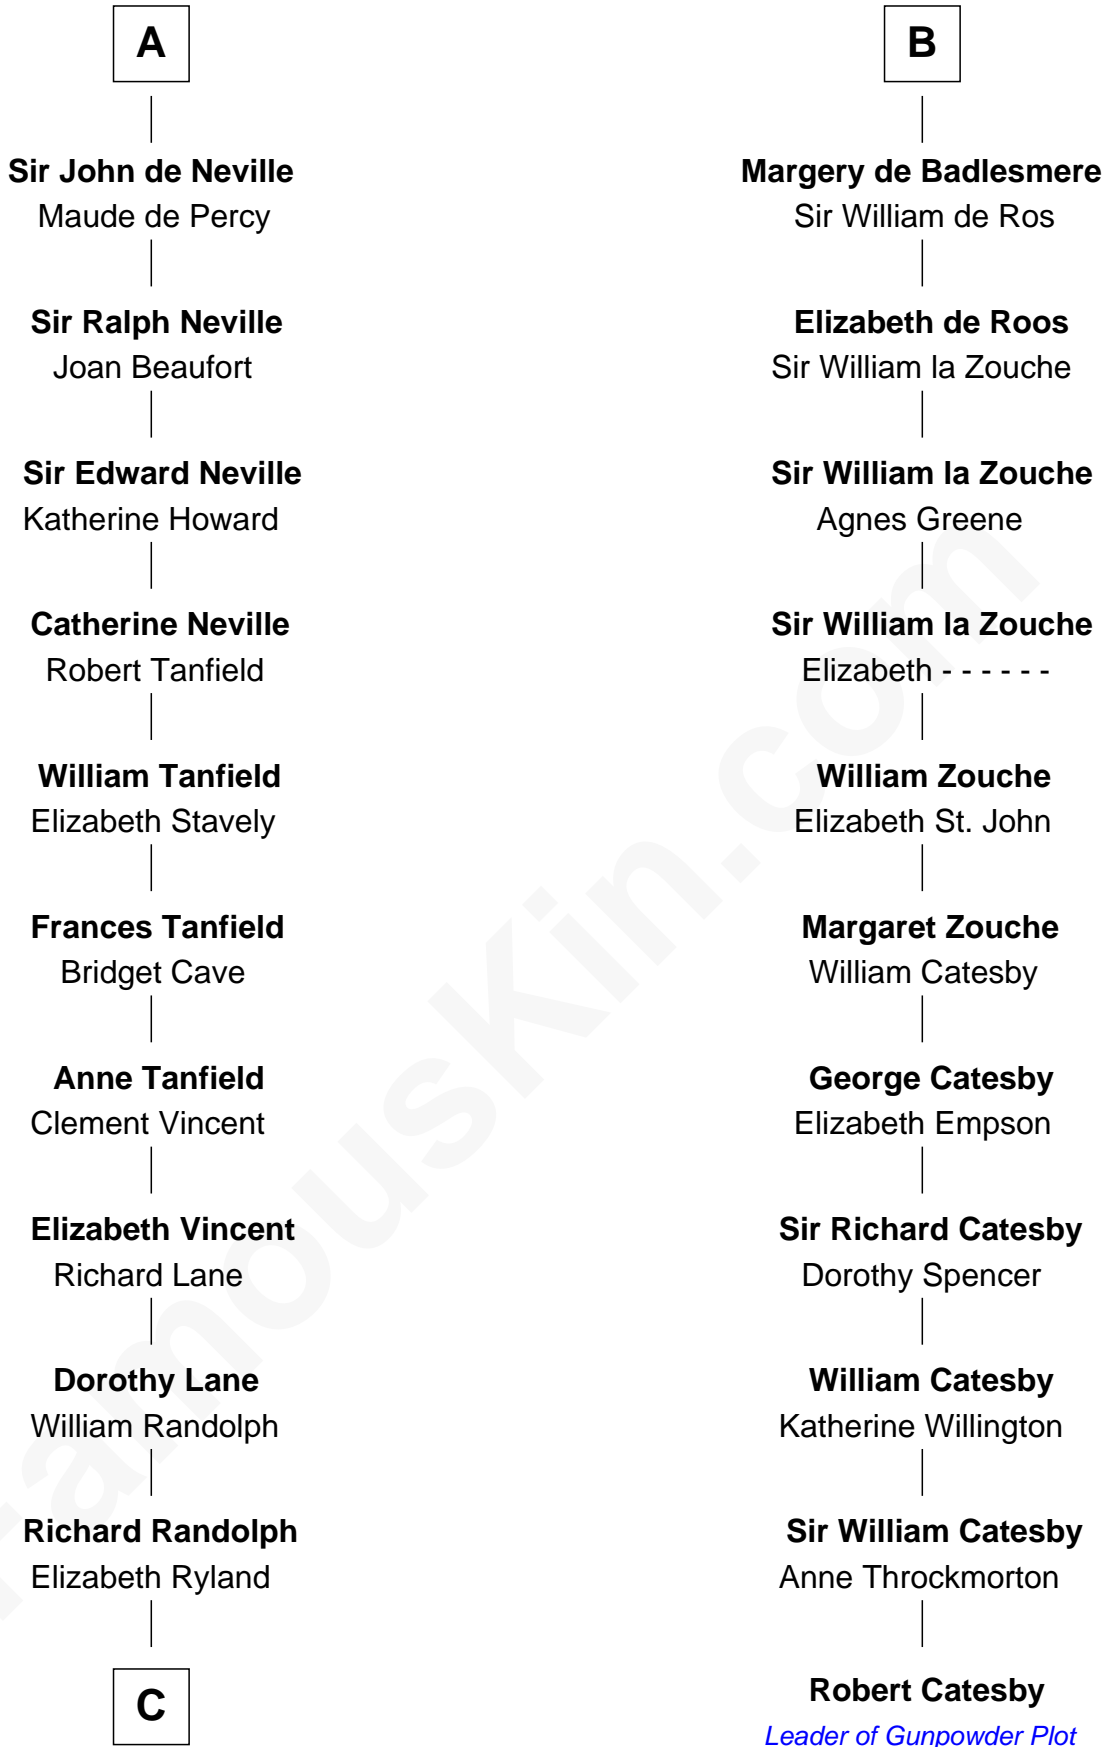

## Relationship Chart of

### Thomas Jefferson

3rd U.S. President and Signer of the Declaration of Independence

17th cousin 3 times removed of

**Robert Catesby**

Leader of Gunpowder Plot

**Saher I de Quincy**

Maud de St. Liz

**C**

Col. William Randolph

Mary Isham

Isham Randolph

Jane Rogers

Jane Randolph

Peter Jefferson

**Thomas Jefferson**

*3rd U.S. President*