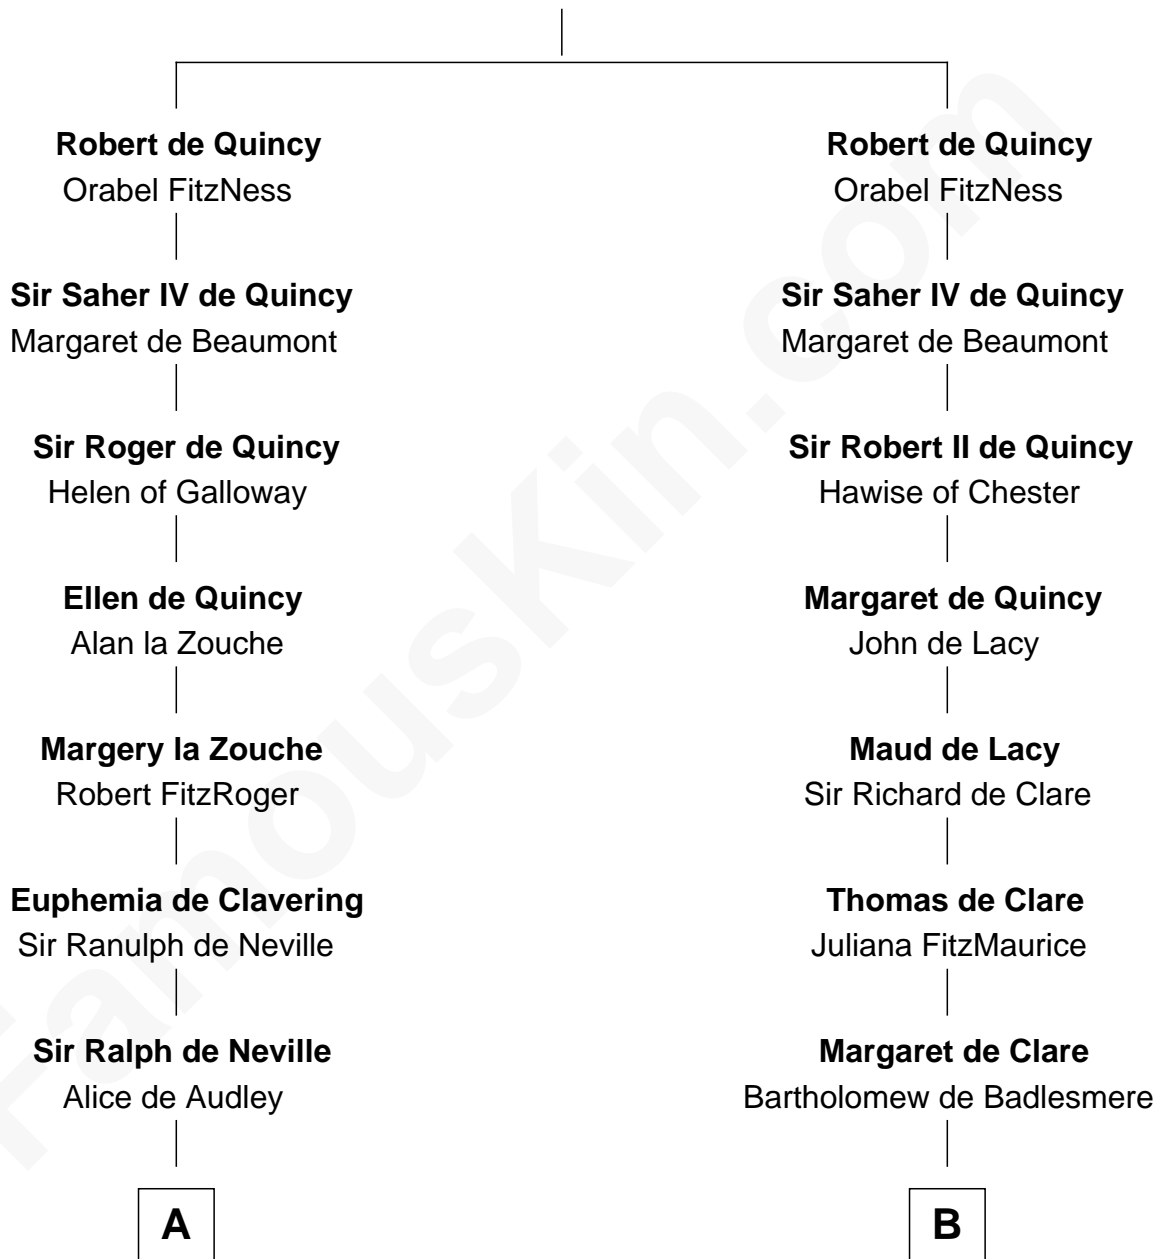

## Relationship Chart of

### Thomas Jefferson

3rd U.S. President and Signer of the Declaration of Independence

17th cousin 3 times removed of

**Robert Catesby**

Leader of Gunpowder Plot

**Saher I de Quincy**

Maud de St. Liz

**C**

Col. William Randolph

Mary Isham

Isham Randolph

Jane Rogers

Jane Randolph

Peter Jefferson

**Thomas Jefferson**

*3rd U.S. President*