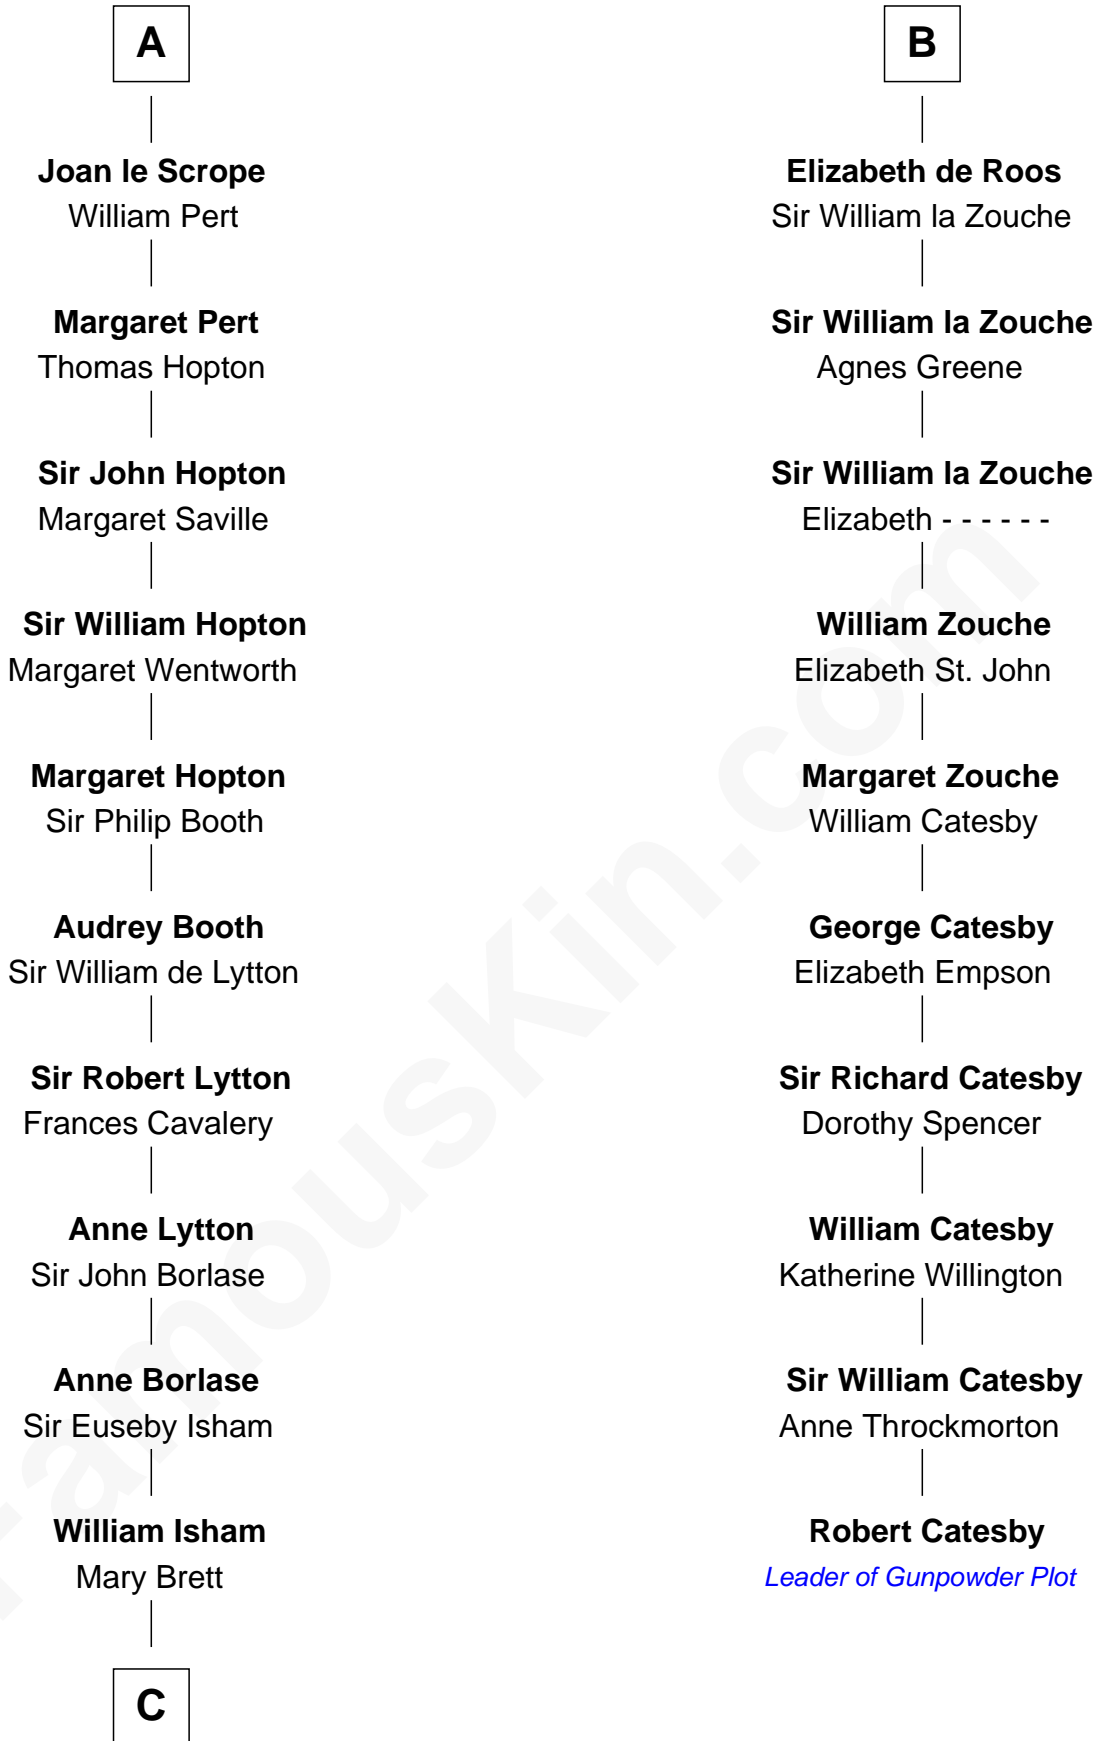

FamousKin.com

Relationship Chart of

Thomas Jefferson

3rd U.S. President and Signer of the Declaration of Independence

16th cousin 5 times removed of

Robert Catesby

Leader of Gunpowder Plot

C

Henry Isham
Katherine Banks

Mary Isham
Col. William Randolph

Isham Randolph
Jane Rogers

Jane Randolph
Peter Jefferson

Thomas Jefferson
3rd U.S. President

FamousKin.com