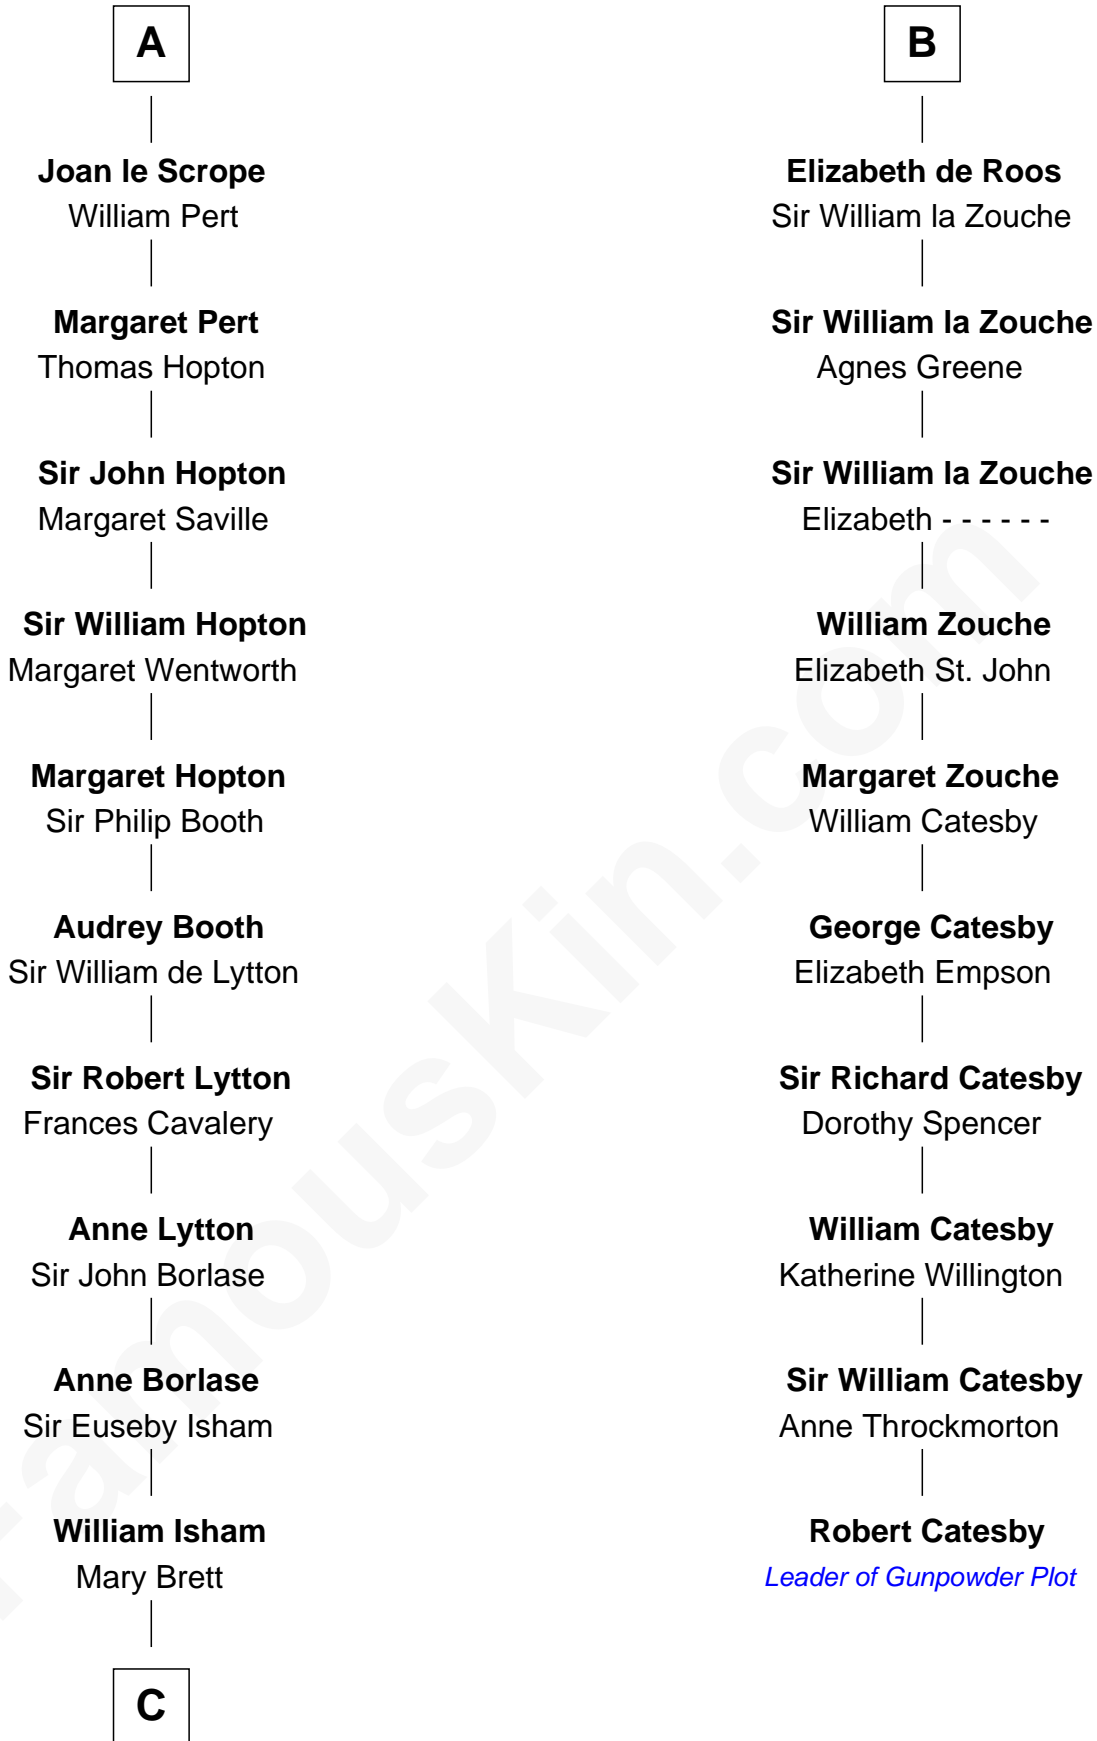

## Relationship Chart of

### Thomas Jefferson

3rd U.S. President and Signer of the Declaration of Independence

16th cousin 5 times removed of

**Robert Catesby**

Leader of Gunpowder Plot

**C**

Henry Isham  
Katherine Banks

Mary Isham  
Col. William Randolph

Isham Randolph  
Jane Rogers

Jane Randolph  
Peter Jefferson

Thomas Jefferson  
*3rd U.S. President*

FamousKin.com