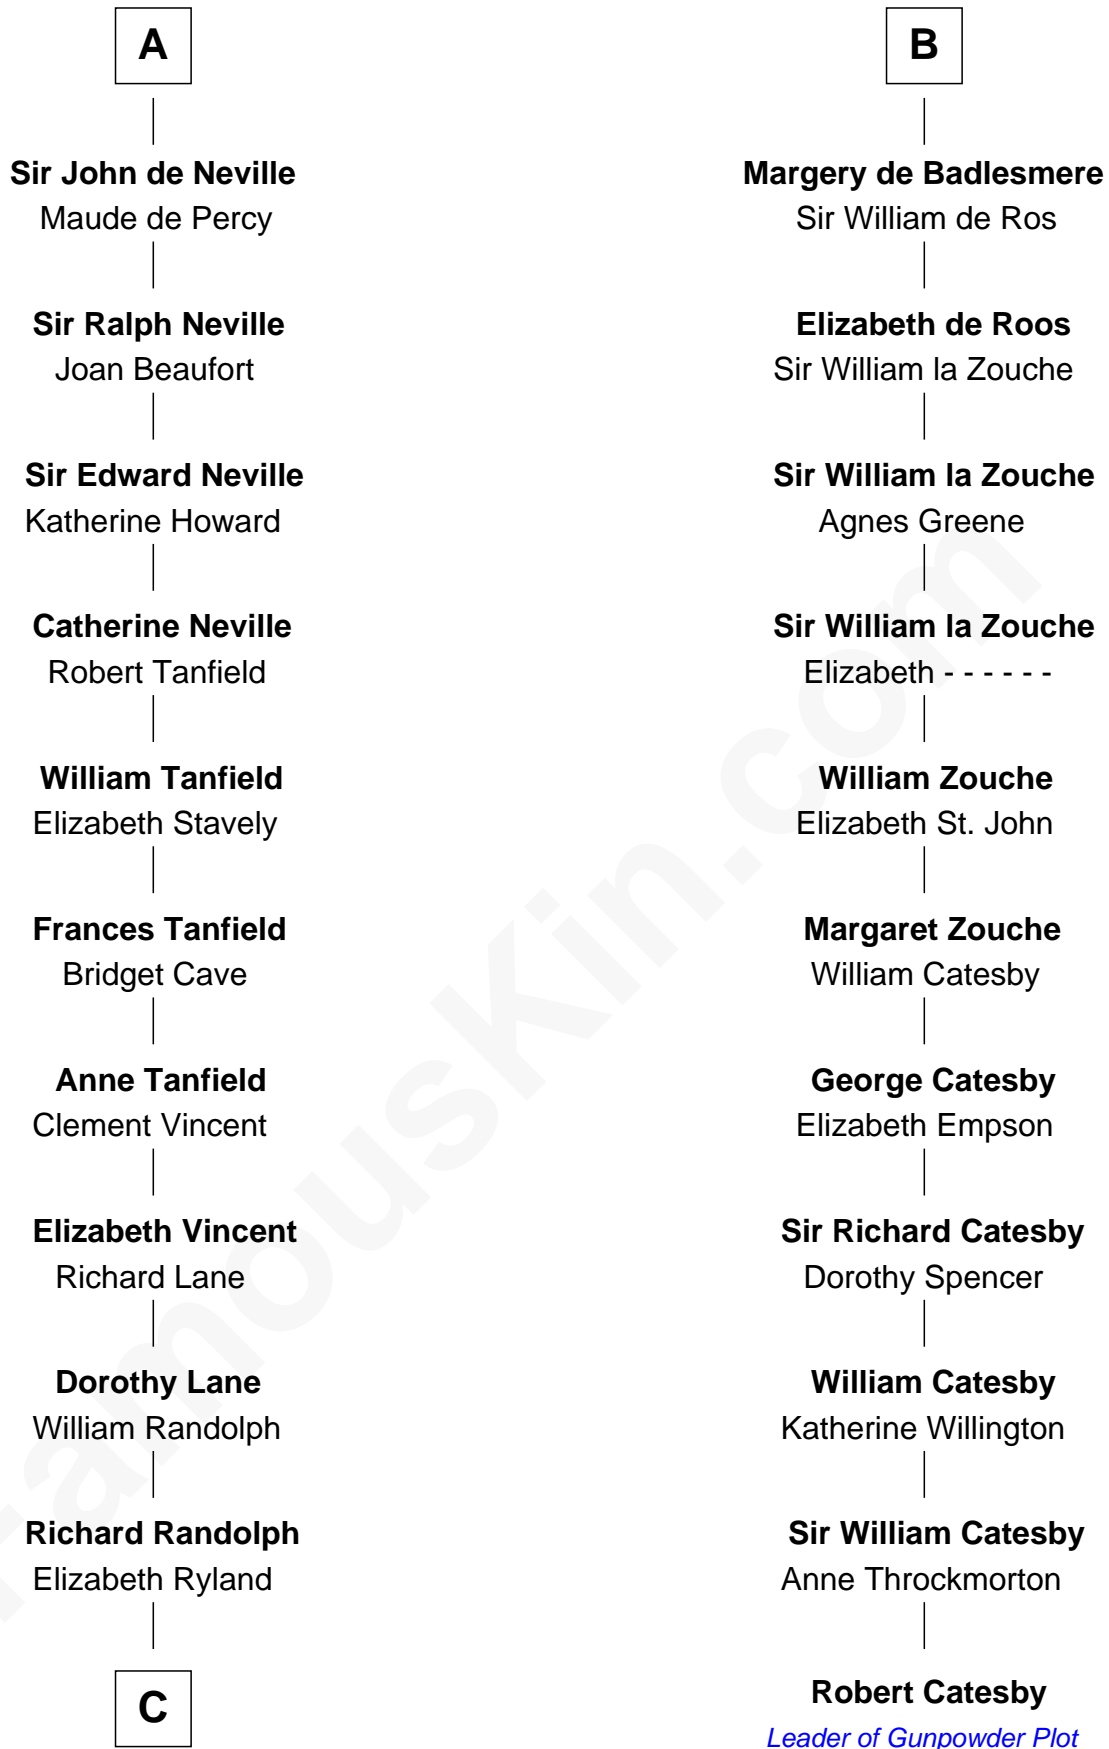

## Relationship Chart of

### Thomas Jefferson

3rd U.S. President and Signer of the Declaration of Independence

17th cousin 3 times removed of

### Robert Catesby

Leader of Gunpowder Plot

Hugh de Grantmesnil

-----

**C**

Col. William Randolph

Mary Isham

Isham Randolph

Jane Rogers

Jane Randolph

Peter Jefferson

**Thomas Jefferson**

*3rd U.S. President*

FamousKin.com