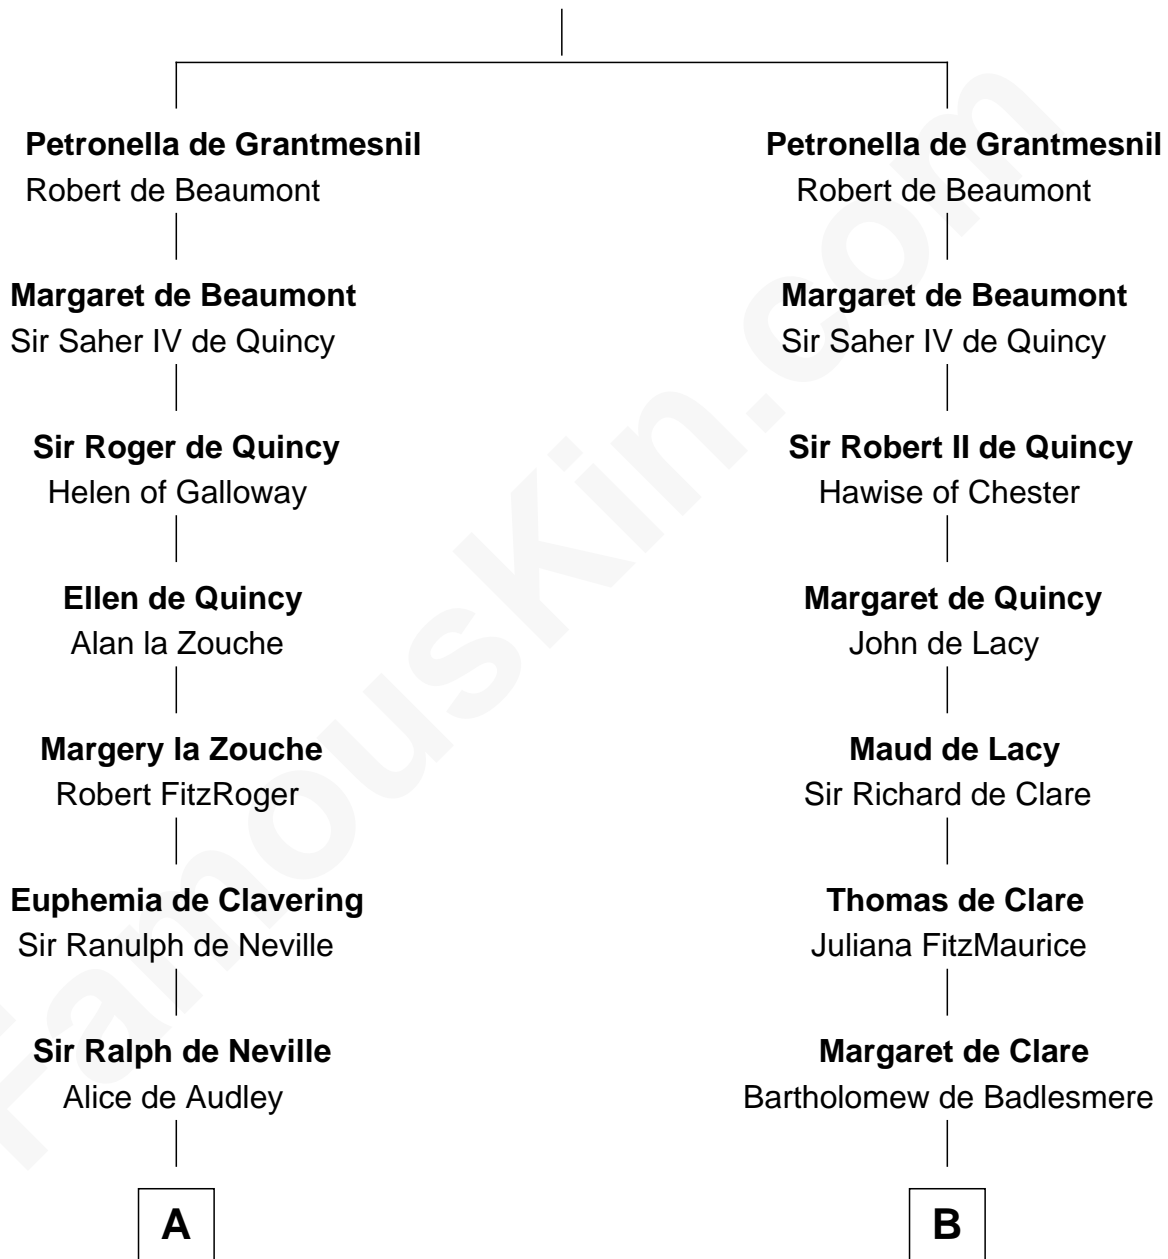

## Relationship Chart of

### Thomas Jefferson

3rd U.S. President and Signer of the Declaration of Independence

17th cousin 3 times removed of

### Robert Catesby

Leader of Gunpowder Plot

Hugh de Grantmesnil

-----

**C**

Col. William Randolph

Mary Isham

Isham Randolph