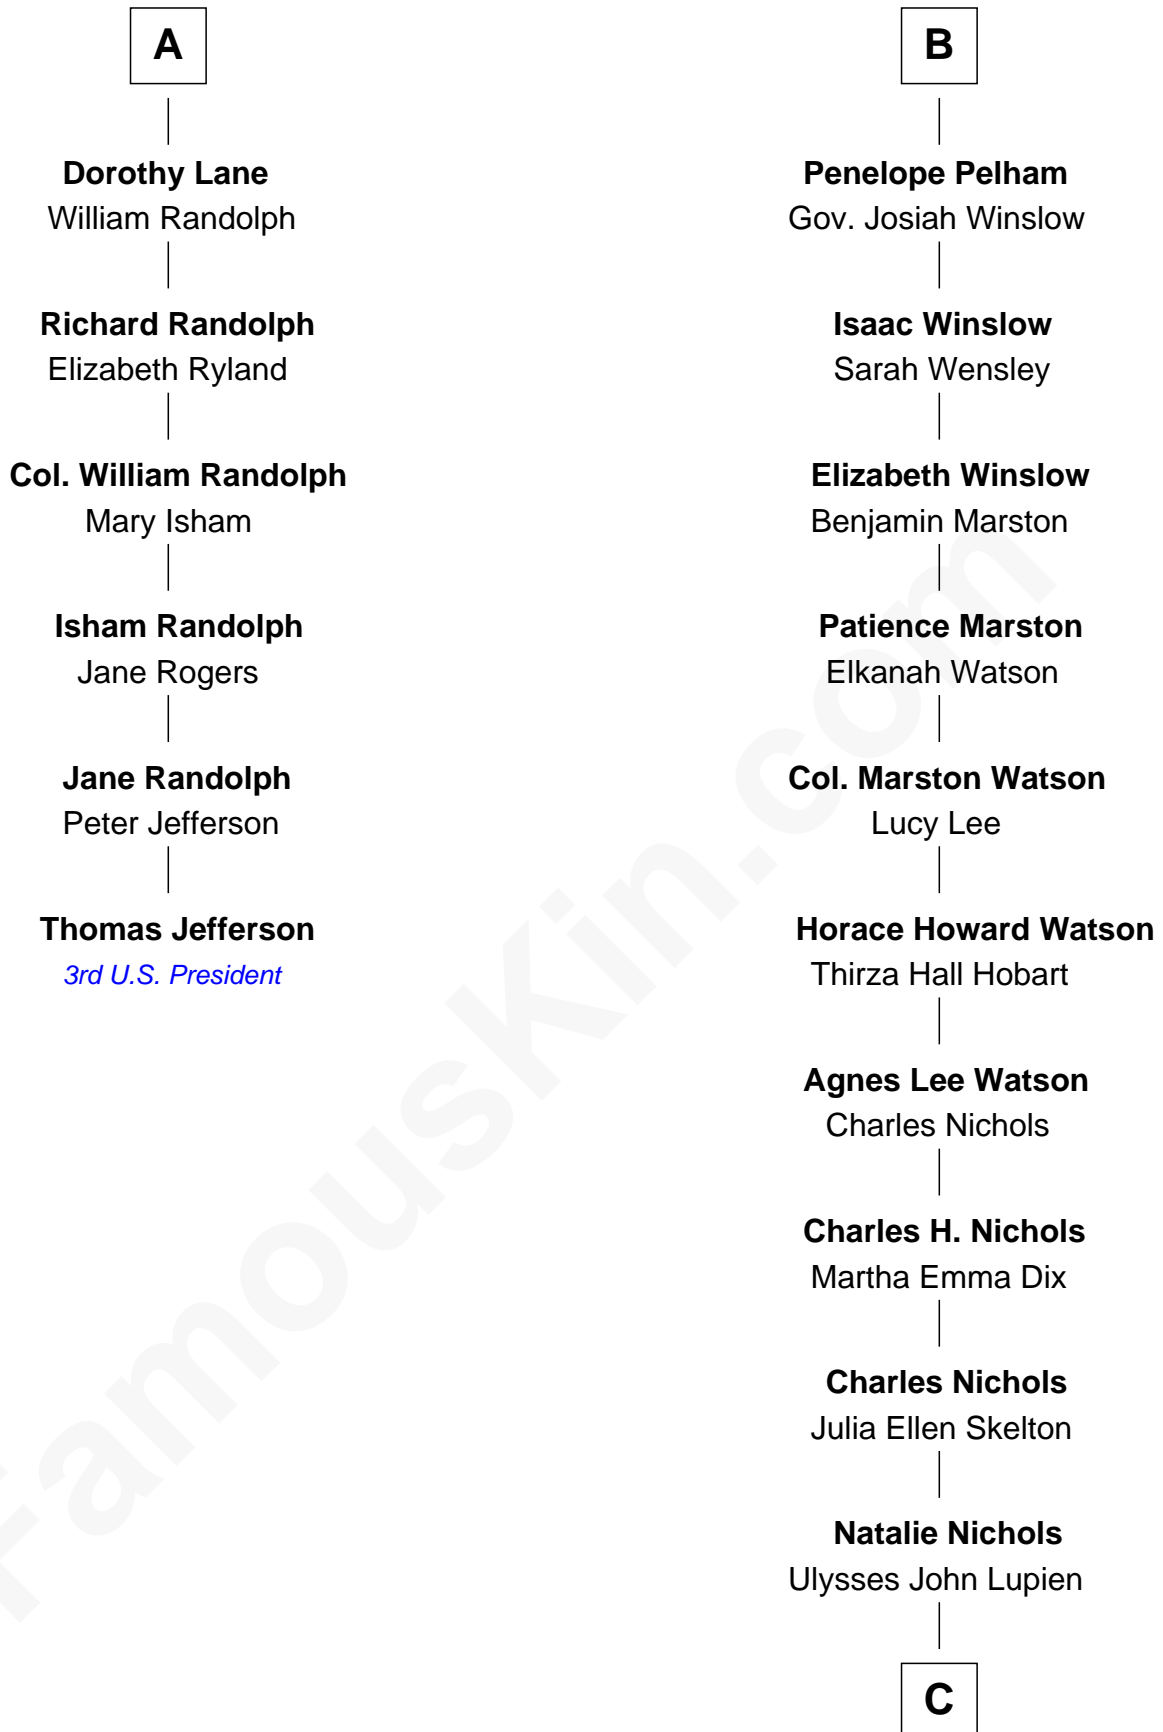

FamousKin.com

Relationship Chart of

Thomas Jefferson

3rd U.S. President and Signer of the Declaration of Independence

12th cousin 6 times removed of

John Cena

Movie Actor and WWE Pro Wrestler

Sir John Howard

Alice Tendring

Sir Robert Howard

Margaret Mowbray

Katherine Howard

Sir Edward Neville

Catherine Neville

Robert Tanfield

William Tanfield

Henry Howard

Mary Hussey

Elizabeth Howard

Henry Wentworth

Margery Wentworth

Sir William Waldegrave

Anthony Waldegrave

Elizabeth Gray

Thomas Waldegrave

Elizabeth Gurdon

Thomas Waldegrave

Margaret Holmstead

Jemima Waldegrave

Herbert Pelham

B

C